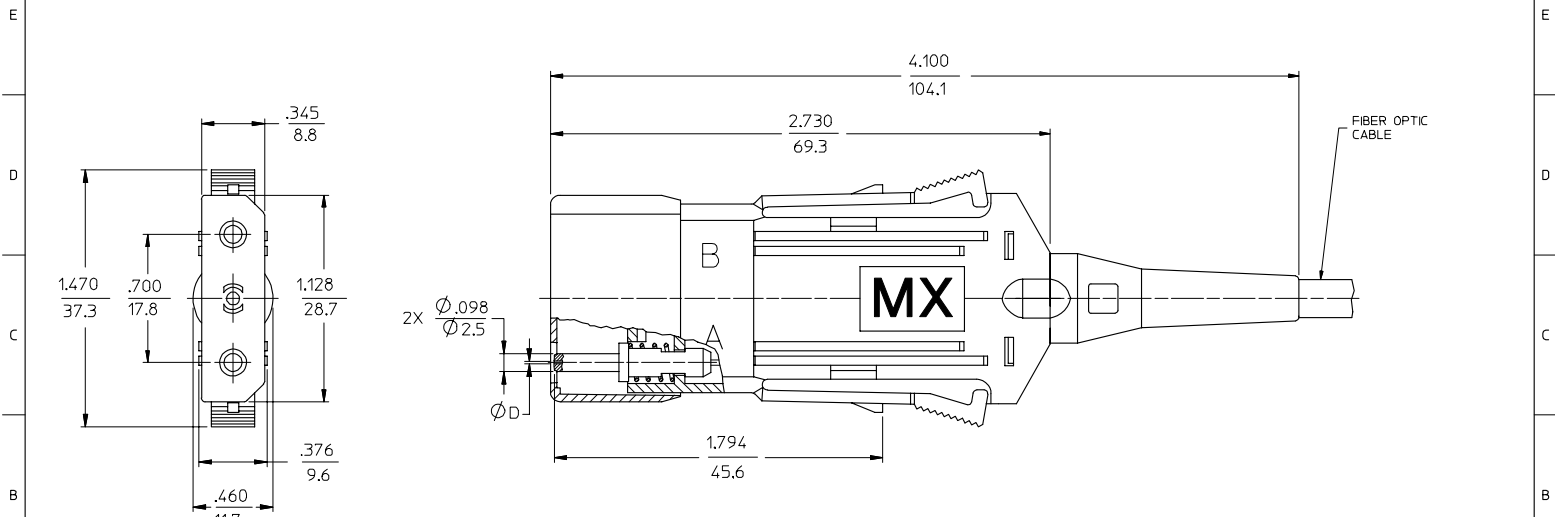

sales@integrated-circuit.com

P/N of CONNECTOR	Ø D (4m)	MATERIAL of FERRULE	TYPE of CABLE
106040-0000	127	Zr PLUS	Ø 4.2 mm
106040-0100			Ø 4.8 mm
106040-0200			ZIPCORD
106040-3000	128	Zr	Ø 4.2 mm
106040-3100			Ø 4.8 mm
106040-3200			ZIPCORD

ENTER DESCRIPTION EC NO: ME2006-0283 DRAWN: PGIBLIN CHKD: PGIBLIN APPR: GUMIN	QUALITY SYMBOLS ▽=0 ▽=0	GENERAL TOLERANCES (UNLESS SPECIFIED)		DIMENSION STYLE	SCALE	DESIGN UNITS	THIRD ANGLE PROJECTION	
		mm	INCH	IN/MM	2:1	INCH		
		4 PLACES ±---	±---	DRAWN BY	DATE	TITLE		
		3 PLACES ±---	±---	PGIBLIN	2005/10/26	ESCON CONNECTOR		
2 PLACES ±---	±---	CHECKED BY	DATE	APPROVED BY				
1 PLACE ±---	±---	ANGULAR ±1/2°		DATE		MOLEX INCORPORATED		
DRAFT WHERE APPLICABLE MUST REMAIN WITHIN DIMENSIONS		SEE TABLE		MATERIAL NO.	DOCUMENT NO.	SHEET NO.		
				SIZE B	SD-106040-XX00	1 OF 01		
THIS DRAWING CONTAINS INFORMATION THAT IS PROPRIETARY TO MOLEX INCORPORATED AND SHOULD NOT BE USED WITHOUT WRITTEN PERMISSION								