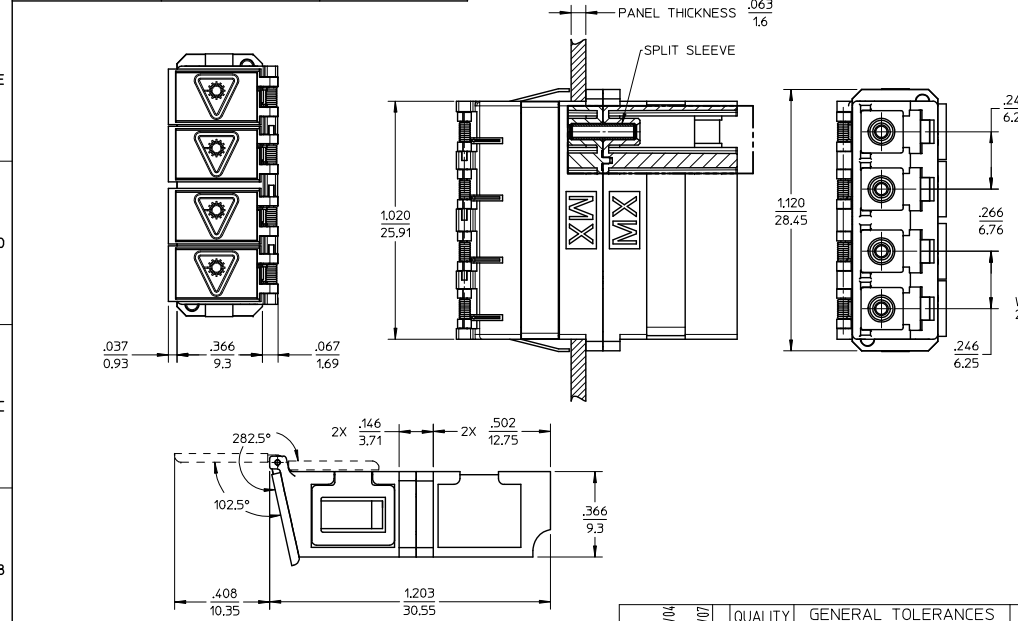

sales@integrated-circuit.com

10	9	8
LC QUAD ADAPTER P/N	LC QUAD ADAPTER COLOR	SPLIT SLEEVE MATERIAL
106123-0450	BLUE	ZR
106123-1450	BEIGE	PHOSPHOR BRONZE
106123-3450	AQUA	PHOSPHOR BRONZE
106123-2430	GREEN	ZR

NOTES:

1. ALL DIMENSIONS ARE FOR REFERENCE.
2. DUST CAPS NOT SHOWN ON FRONT, BOTTOM AND RIGHT VIEW.
3. LC QUAD ADAPTER HAS SC DUPLEX ADAPTER FOOTPRINT.

ENTER DESCRIPTION E.C. NO: MF2013-05/9 DRAWN/REVZNER 2013/03/04 CHKD: APPR: GUMIN 2013/03/07 REV	QUALITY SYMBOLS √=0 √=0 √=0	GENERAL TOLERANCES (UNLESS SPECIFIED)		DIMENSION STYLE		SCALE	DESIGN UNITS	THIRD ANGLE PROJECTION	
		mm	INCH	IN/MM	INCH	INCH	INCH		
C1	4 PLACES	± .005	± .0004	DRAWN BY	DATE	2.5:1	INCH	THIRD ANGLE PROJECTION	LC QUAD ADAPTER WITH SHUTTERS SMALL FLANGE SNAP MOUNT molex
	3 PLACES	± .005	± .0004	LKATARZIENE	8.22.07				
	2 PLACES	± .005	± .0004	CHECKED BY	DATE				
	1 PLACE	± .005	± .0004	APPROVED BY	DATE				
	0 PLACE	± .005	± .0004	MATERIAL NO.	DOCUMENT NO.				
				SEE TABLE					SD-106123-0450
				ANGULAR ±1/2°					SHEET NO.
				DRAFT WHERE APPLICABLE MUST REMAIN WITHIN DIMENSIONS					1 OF 1
				THIS DRAWING CONTAINS INFORMATION THAT IS PROPRIETARY TO MOLEX INCORPORATED AND SHOULD NOT BE USED WITHOUT WRITTEN PERMISSION					