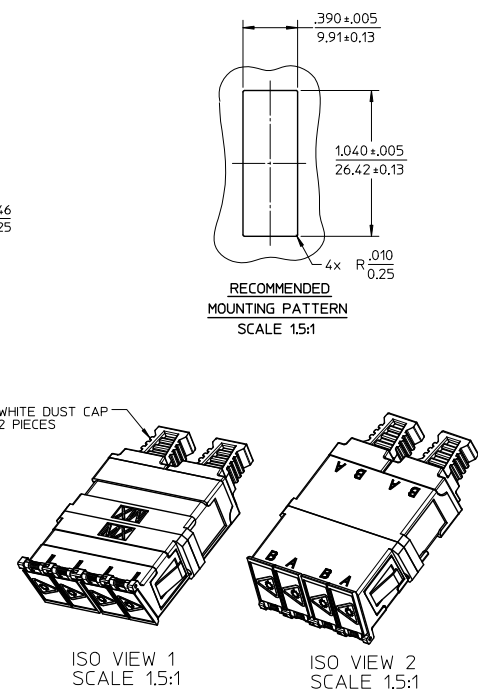

sales@integrated-circuit.com

10	9	8
LC QUAD ADAPTER P/N	LC QUAD ADAPTER COLOR	SPLIT SLEEVE MATERIAL
106123-0450	BLUE	ZR
106123-1450	BEIGE	PHOSPHOR BRONZE
106123-3450	AQUA	PHOSPHOR BRONZE
106123-2430	GREEN	ZR

NOTES:

1. ALL DIMENSIONS ARE FOR REFERENCE.
2. DUST CAPS NOT SHOWN ON FRONT, BOTTOM AND RIGHT VIEW.
3. LC QUAD ADAPTER HAS SC DUPLEX ADAPTER FOOTPRINT.

ENTER DESCRIPTION E.C. NO: MF2013-05/9 DRAWN/REVZNER 2013/03/04 CHKD: APPR: GUMIN 2013/03/07 REV	QUALITY SYMBOLS √=0 √=0 √=0	GENERAL TOLERANCES (UNLESS SPECIFIED)		DIMENSION STYLE		SCALE	DESIGN UNITS	THIRD ANGLE PROJECTION	
		mm	INCH	IN/MM	INCH	INCH	INCH		
C1	4 PLACES	± .005	± .0004	DRAWN BY	DATE	2.5:1	INCH	THIRD ANGLE PROJECTION	LC QUAD ADAPTER WITH SHUTTERS SMALL FLANGE SNAP MOUNT molex
	3 PLACES	± .005	± .0004	LKATARZIENE	8.22.07				
	2 PLACES	± .005	± .0004	CHECKED BY	DATE				
	1 PLACE	± .005	± .0004	APPROVED BY	DATE				
	0 PLACE	± .005	± .0004	MATERIAL NO.	DOCUMENT NO.				
				SEE TABLE					SD-106123-0450
				ANGULAR ±1/2°					SHEET NO.
				DRAFT WHERE APPLICABLE MUST REMAIN WITHIN DIMENSIONS					1 OF 1
				THIS DRAWING CONTAINS INFORMATION THAT IS PROPRIETARY TO MOLEX INCORPORATED AND SHOULD NOT BE USED WITHOUT WRITTEN PERMISSION					