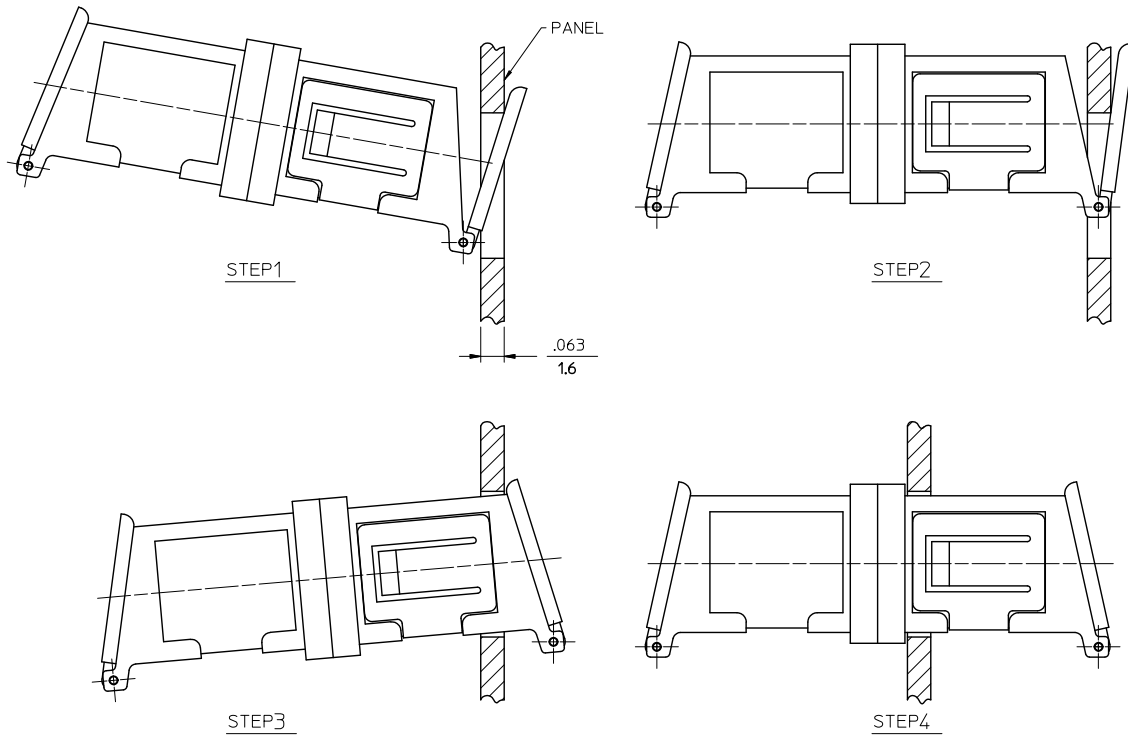

[sales@integrated-circuit.com](mailto:sales@integrated-circuit.com)

<b>ENTER DESCRIPTION</b> E.C. NO: ME2010-0240 DRAWN: KREVNER 2005/10/04 CHKD: LUMIN 2005/10/04 APPR: LUMIN 2005/10/07 <b>A3</b>	<b>QUALITY SYMBOLS</b> ▽=0 ▽=0 ▽=0	<b>GENERAL TOLERANCES (UNLESS SPECIFIED)</b>		<b>DIMENSION STYLE</b> IN/MM		SCALE 4:1	DESIGN UNITS INCH	THIRD ANGLE PROJECTION		
		4 PLACES ± --- ± ---	3 PLACES ± --- ± ---	2 PLACES ± --- ± ---	1 PLACE ± --- ± ---	DRAWN BY PGIBLIN	DATE 2005/10/05	TITLE LC DUPLEX ADAPTER		
		ANGULAR ±1/2°				CHECKED BY	DATE	MOLEX INCORPORATED		
		DRAFT WHERE APPLICABLE MUST REMAIN WITHIN DIMENSIONS				MATERIAL NO. 1061280690	DOCUMENT NO. SD-106128-X690	SHEET NO. 2 OF 02		