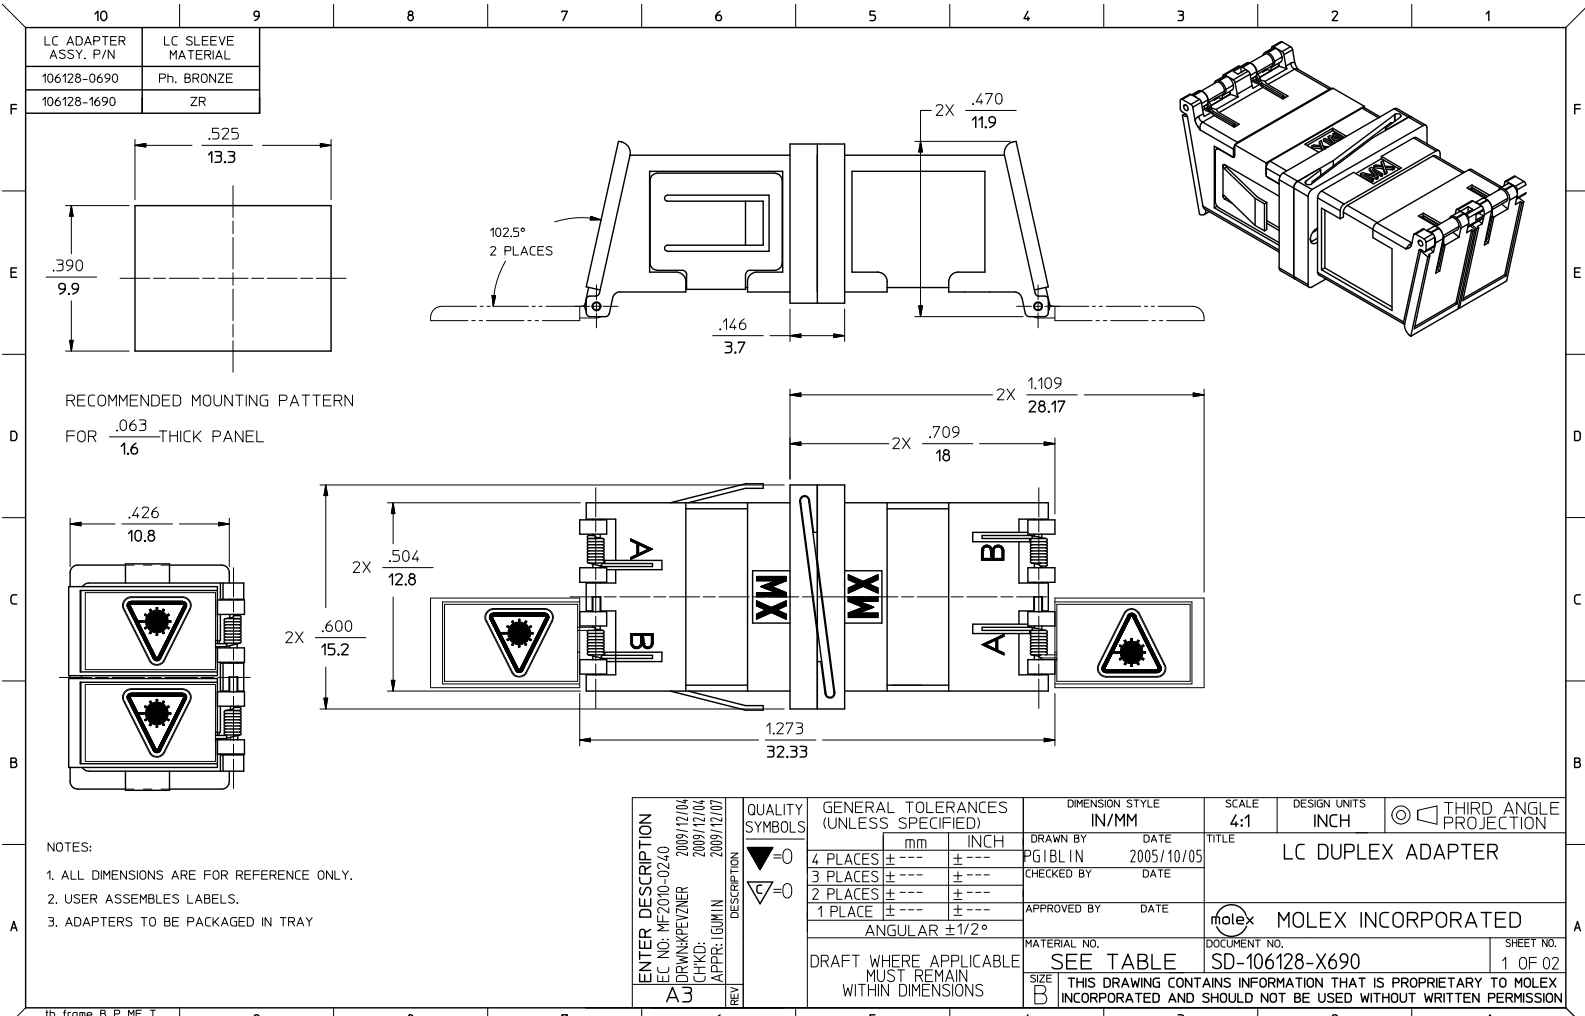

[sales@integrated-circuit.com](mailto:sales@integrated-circuit.com)

<b>ENTER DESCRIPTION</b> E.C. NO: ME2010-0240 DRAWN: KREVNER 2005/10/04 CHKD: LUMIN 2005/10/04 APPR: LUMIN 2005/10/07 <b>A3</b>	<b>QUALITY SYMBOLS</b> ▽=0 ▽=0 ▽=0	<b>GENERAL TOLERANCES (UNLESS SPECIFIED)</b>		<b>DIMENSION STYLE</b> IN/MM		SCALE 4:1	DESIGN UNITS INCH	THIRD ANGLE PROJECTION		
		4 PLACES ± --- ± ---	3 PLACES ± --- ± ---	2 PLACES ± --- ± ---	1 PLACE ± --- ± ---	DRAWN BY PGIBLIN	DATE 2005/10/05	TITLE LC DUPLEX ADAPTER		
		ANGULAR ±1/2°				CHECKED BY	DATE	MOLEX INCORPORATED		
		DRAFT WHERE APPLICABLE MUST REMAIN WITHIN DIMENSIONS				MATERIAL NO. 1061280690	DOCUMENT NO. SD-106128-X690	SHEET NO. 2 OF 02		