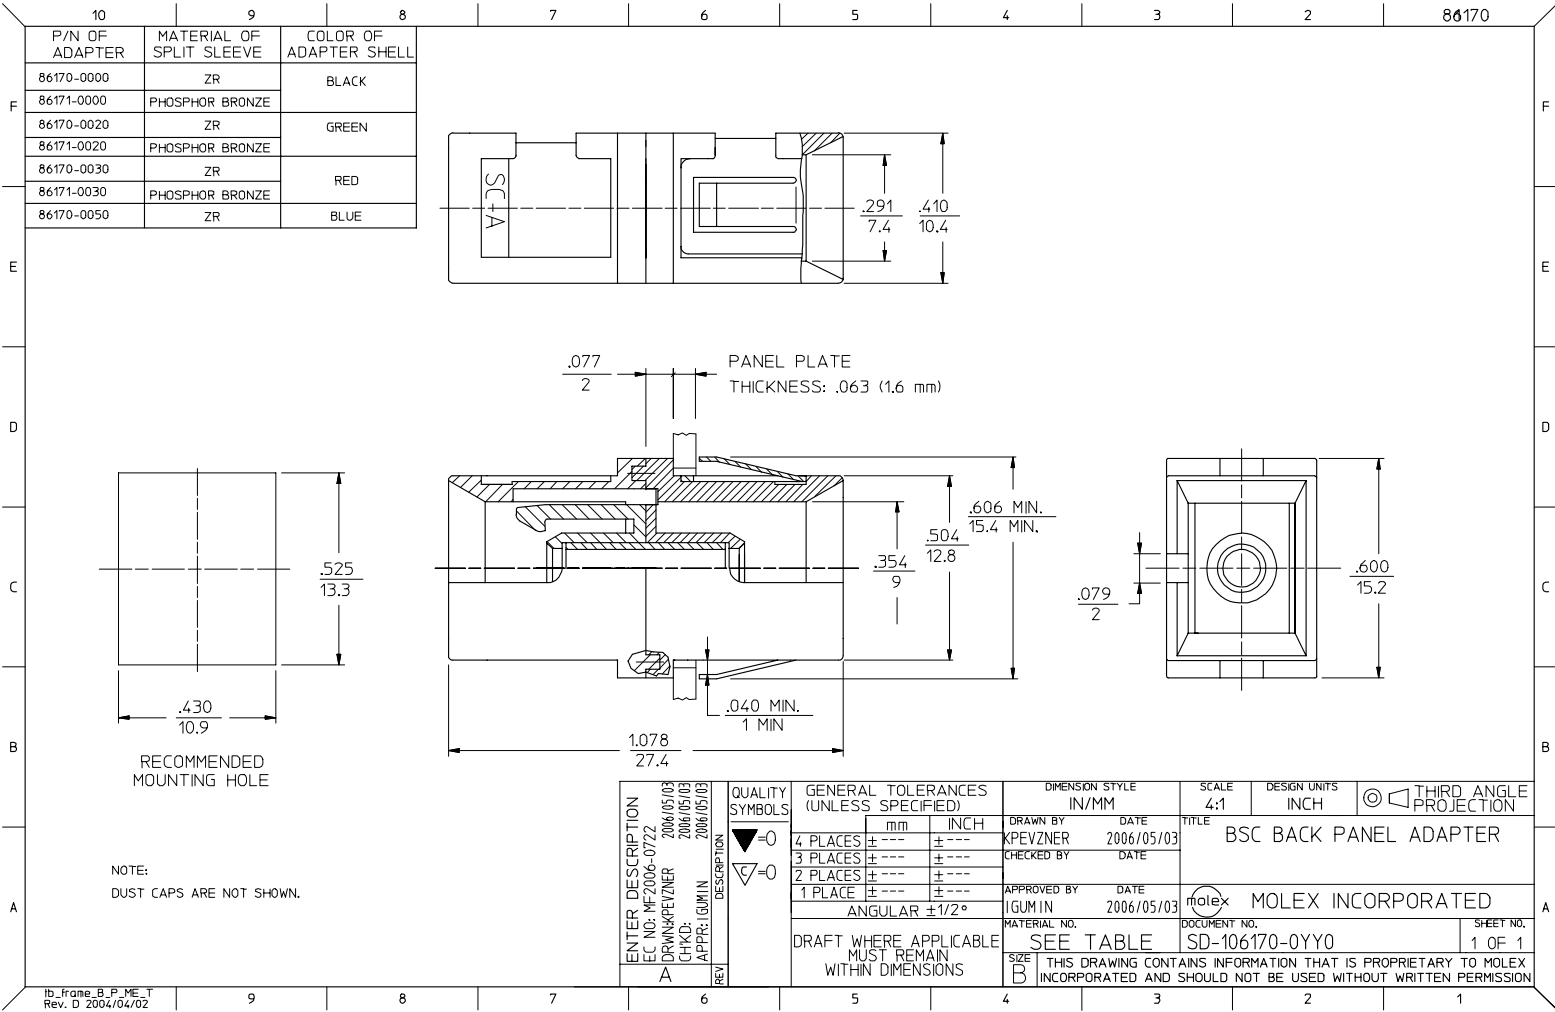

Excellent Integrated System Limited

Stocking Distributor

Click to view price, real time Inventory, Delivery & Lifecycle Information:

[Molex Connector Corporation](#)
[1061700000](#)

For any questions, you can email us directly:
sales@integrated-circuit.com

NOTE:
DUST CAPS ARE NOT SHOWN.

THIS DRAWING CONTAINS INFORMATION THAT IS PROPRIETARY TO MOLEX INCORPORATED AND SHOULD NOT BE USED WITHOUT WRITTEN PERMISSION