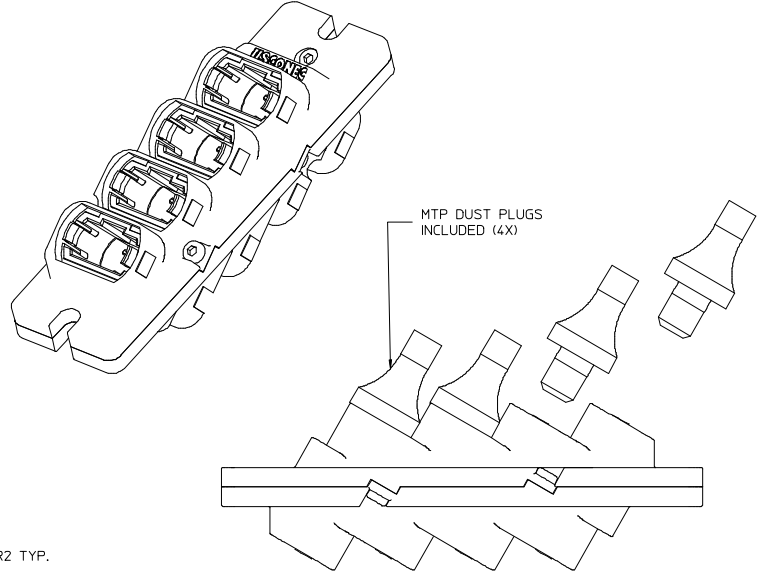

NOTE:
USE 3mm SCREWS AND NUTS FOR MOUNTING
(NOT PROVIDED).

ENTER DESCRIPTION EC NO: MF2012-0454 DRAWN: BEUNYAK 2012/03/20 CHKD: APPR: LGMIN 2012/03/23 REV A1	QUALITY SYMBOLS ▽=0 ▽=0	GENERAL TOLERANCES (UNLESS SPECIFIED)		DIMENSION STYLE MM ONLY		SCALE N.T.S.	DESIGN UNITS INCH	THIRD ANGLE PROJECTION		
		4 PLACES ± --- ± ---	3 PLACES ± --- ± ---	2 PLACES ± --- ± ---	1 PLACE ± --- ± ---	DRAWN BY I GUMIN	DATE 2007/11/09	TITLE MTP QUAD ADAPTER, 30 DEGREE		
		ANGULAR ± 1/2°				APPROVED BY I GUMIN	DATE 2007/11/09	MOLEX INCORPORATED		
		DRAFT WHERE APPLICABLE MUST REMAIN WITHIN DIMENSIONS				MATERIAL NO. 1061810020	DOCUMENT NO. SD-106181-0020	SHEET NO. 1 OF 1		