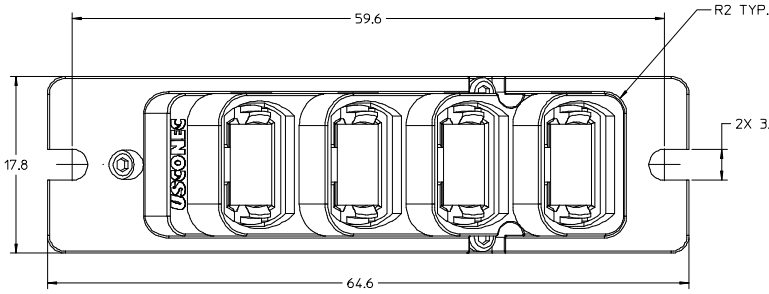

NOTE:
USE 3mm SCREWS AND NUTS FOR MOUNTING
(NOT PROVIDED).

ENTER DESCRIPTION EC NO: MF2012-0454 DRAWN: BEUNYAK 2012/03/20 CHKD: APPR: LGMIN 2012/03/23 REV A1	QUALITY SYMBOLS ▽=0 ▽=0	GENERAL TOLERANCES (UNLESS SPECIFIED)		DIMENSION STYLE MM ONLY		SCALE N.T.S.	DESIGN UNITS INCH	THIRD ANGLE PROJECTION		
		4 PLACES ± --- ± ---	3 PLACES ± --- ± ---	2 PLACES ± --- ± ---	1 PLACE ± --- ± ---	DRAWN BY I GUMIN	DATE 2007/11/09	TITLE MTP QUAD ADAPTER, 30 DEGREE		
		ANGULAR ± 1/2°				APPROVED BY I GUMIN	DATE 2007/11/09	MOLEX INCORPORATED		
		DRAFT WHERE APPLICABLE MUST REMAIN WITHIN DIMENSIONS				MATERIAL NO. 1061810020	DOCUMENT NO. SD-106181-0020	SHEET NO. 1 OF 1		