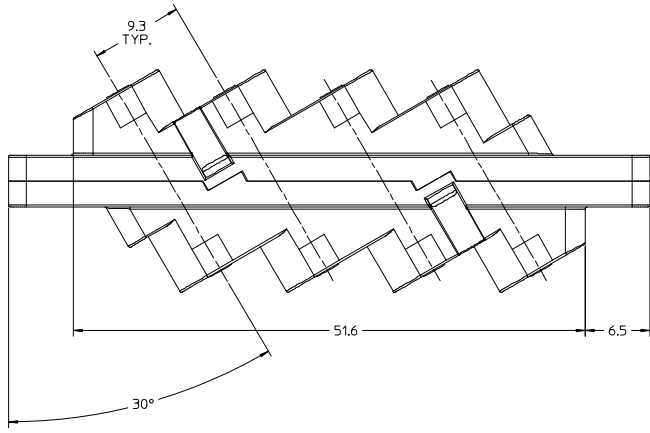

Excellent Integrated System Limited

Stocking Distributor

Click to view price, real time Inventory, Delivery & Lifecycle Information:

[Molex Connector Corporation](#)
[1061810020](#)

For any questions, you can email us directly:
sales@integrated-circuit.com

NOTE:
USE 3mm SCREWS AND NUTS FOR MOUNTING
(NOT PROVIDED).

ENTER DESCRIPTION EC NO: MF2012-0454 DRAWN: BEUNYAK 2012/03/20 CHKD: APPR: LGMIN 2012/03/23 REV A1	QUALITY SYMBOLS ▽=0 ▽=0	GENERAL TOLERANCES (UNLESS SPECIFIED)		DIMENSION STYLE MM ONLY		SCALE N.T.S.	DESIGN UNITS INCH	THIRD ANGLE PROJECTION		
		4 PLACES ± --- ± ---	3 PLACES ± --- ± ---	2 PLACES ± --- ± ---	1 PLACE ± --- ± ---	DRAWN BY I GUMIN	DATE 2007/11/09	TITLE MTP QUAD ADAPTER, 30 DEGREE		
		ANGULAR ± 1/2°				APPROVED BY I GUMIN	DATE 2007/11/09	MOLEX INCORPORATED		
		DRAFT WHERE APPLICABLE MUST REMAIN WITHIN DIMENSIONS				MATERIAL NO. 1061810020	DOCUMENT NO. SD-106181-0020	SHEET NO. 1 OF 1		