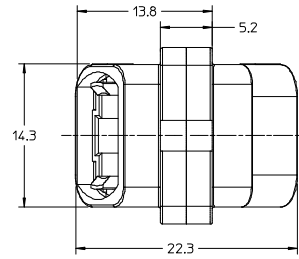

NOTE:
USE 3mm SCREWS AND NUTS FOR MOUNTING
(NOT PROVIDED).

ENTER DESCRIPTION EC NO: MF2012-0454 DRAWN: BEUNYAK 2012/03/20 CHKD: APPR: LGMIN 2012/03/23 REV A1	QUALITY SYMBOLS ▽=0 ▽=0	GENERAL TOLERANCES (UNLESS SPECIFIED)		DIMENSION STYLE MM ONLY		SCALE N.T.S.	DESIGN UNITS INCH	THIRD ANGLE PROJECTION		
		4 PLACES ± --- ± ---	3 PLACES ± --- ± ---	2 PLACES ± --- ± ---	1 PLACE ± --- ± ---	DRAWN BY I GUMIN	DATE 2007/11/09	TITLE MTP QUAD ADAPTER, 30 DEGREE		
		ANGULAR ± 1/2°				APPROVED BY I GUMIN	DATE 2007/11/09	MOLEX INCORPORATED		
		DRAFT WHERE APPLICABLE MUST REMAIN WITHIN DIMENSIONS				MATERIAL NO. 1061810020	DOCUMENT NO. SD-106181-0020	SHEET NO. 1 OF 1		