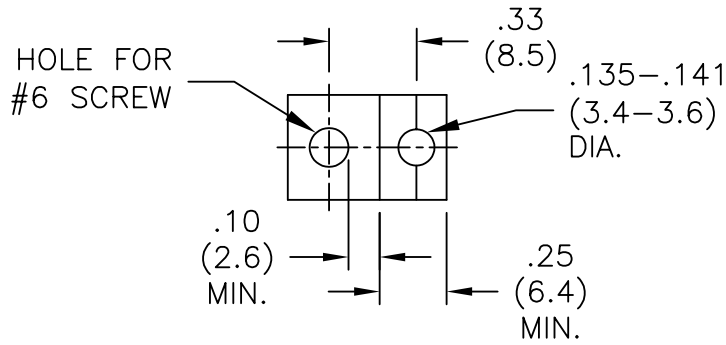

NOTES:

- MAT'L: GLASS FILLED NYLON (RMS-18)
- COLOR: BLACK

A	CHANGED FILE NO.	SM 05.15.02
R E V	DESCRIPTION	ENGR DATE

TITLE: TRANSISTOR INSULATORS

TOLERANCES UNLESS NOTED .XX=±.010 .XXX=±.005 FRAC=±1/64 ANG=±1°	FILE # IEC-TO-220	DWN: S.M.	APP:	FINAL	
	MAT'L: SEE NOTES	DT: 11/01/00	DT:	PART #	PRINT TYPE
RE: RICHCO, INC.	RICHCO INC. PO BOX 804238, CHICAGO, 60680 (773) 539-4060		IEC-TO-220-18		CA