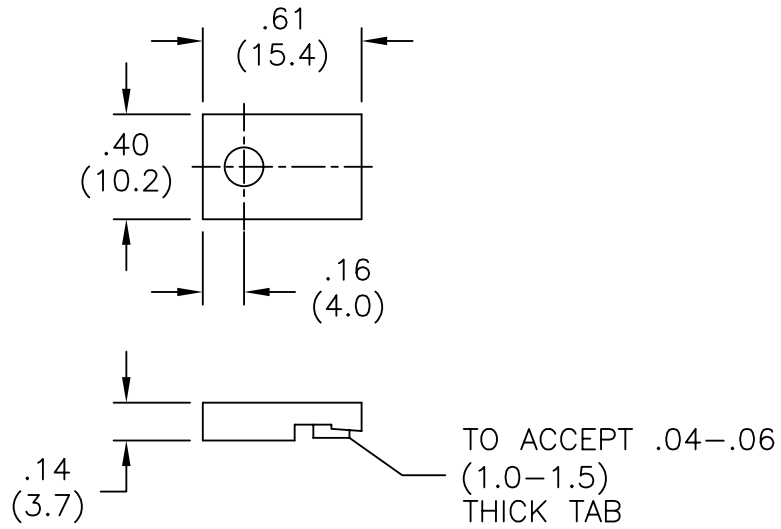

NOTES:

- MAT'L: GLASS FILLED NYLON (RMS-18)
- COLOR: BLACK

A	CHANGED FILE NO.	SM 05.15.02
R E V	DESCRIPTION	ENGR DATE

TITLE: TRANSISTOR INSULATORS

TOLERANCES UNLESS NOTED .XX=±.010 .XXX=±.005 FRAC=±1/64 ANG=±1°	FILE # IEC-TO-220	DWN: S.M.	APP:	FINAL	
	MAT'L: SEE NOTES	DT: 11/01/00	DT:	PART #	PRINT TYPE
RE: RICHCO, INC.	RICHCO INC. PO BOX 804238, CHICAGO, 60680 (773) 539-4060		IEC-TO-220-18		CA