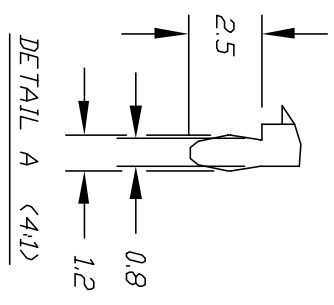

[sales@integrated-circuit.com](mailto:sales@integrated-circuit.com)

SHEET 01

RECOMMEND P.C.B. HOLES

CIRCUIT: 4PDT

CONTACT CONFIGURATION

| SWITCH FUNCTION |           |
|-----------------|-----------|
| PDS. 1          | PDS. 2    |
| 1-2,4-5         | 2-3,5-6   |
| 7-8,10-11       | 8-9,11-12 |

THE INFORMATION CONTAINED IN THIS DOCUMENT IS PROPRIETARY TO E-SWITCH AND IS NOT TO BE COPIED OR TRANSMITTED

| TOLERANCES |       |
|------------|-------|
| 0.0        | ±0.4  |
| 0.00       | ±0.25 |

|       |                       |      |         |
|-------|-----------------------|------|---------|
| TITLE | EG 4208A NON SHORTING |      |         |
| SCALE | 2:1                   | DATE | 5/11/94 |
| DR    | MM                    | DWG  | P040281 |
| REV   | B                     |      |         |