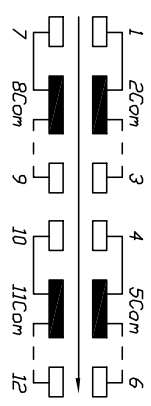

## Excellent Integrated System Limited

Stocking Distributor

Click to view price, real time Inventory, Delivery & Lifecycle Information:

[E-Switch](#)  
[EG4208A](#)

For any questions, you can email us directly:

[sales@integrated-circuit.com](mailto:sales@integrated-circuit.com)

SHEET 01

RECOMMEND P.C.B. HOLES

CIRCUIT: 4PDT

CONTACT CONFIGURATION

| SWITCH FUNCTION |           |
|-----------------|-----------|
| PDS. 1          | PDS. 2    |
| 1-2,4-5         | 2-3,5-6   |
| 7-8,10-11       | 8-9,11-12 |

NOTES:

1. ALL DIMENSIONS IN MM
2. TERM. NOS. FOR REF ONLY

|        |                  |      |      |
|--------|------------------|------|------|
| REV. B | REVISE & REDRAWN | DATE | CHKD |
| REV.   | DESCRIPTION      | DATE | CHKD |

THE INFORMATION CONTAINED IN THIS DOCUMENT IS PROPRIETARY TO E-SWITCH AND IS NOT TO BE COPIED OR TRANSMITTED

| TOLERANCES |       |
|------------|-------|
| 0.0        | ±0.4  |
| 0.00       | ±0.25 |

|       |                       |      |         |
|-------|-----------------------|------|---------|
| TITLE | EG 4208A NON SHORTING |      |         |
| SCALE | 2:1                   | DATE | 5/11/94 |
| DR    | MM                    | DWG  | P040281 |
| REV   | B                     |      |         |