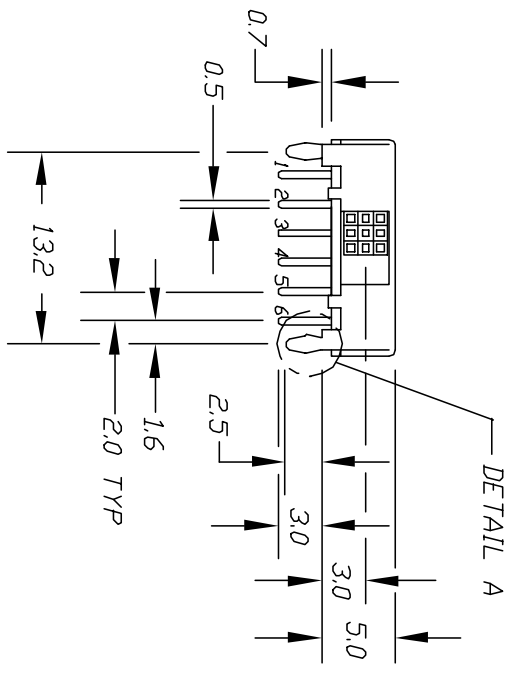

## Excellent Integrated System Limited

Stocking Distributor

Click to view price, real time Inventory, Delivery & Lifecycle Information:

[E-Switch](#)  
[EG4208A](#)

For any questions, you can email us directly:

[sales@integrated-circuit.com](mailto:sales@integrated-circuit.com)

SHEET 01

RECOMMEND P.C.B. HOLES

CIRCUIT: 4PDT

CONTACT CONFIGURATION

| SWITCH FUNCTION |           |
|-----------------|-----------|
| PDS. 1          | PDS. 2    |
| 1-2,4-5         | 2-3,5-6   |
| 7-8,10-11       | 8-9,11-12 |

THE INFORMATION CONTAINED IN THIS DOCUMENT IS PROPRIETARY TO E-SWITCH AND IS NOT TO BE COPIED OR TRANSMITTED

| TOLERANCES |       |
|------------|-------|
| 0.0        | ±0.4  |
| 0.00       | ±0.25 |

|       |                       |      |         |
|-------|-----------------------|------|---------|
| TITLE | EG 4208A NON SHORTING |      |         |
| SCALE | 2:1                   | DATE | 5/11/94 |
| DR    | MM                    | DWG  | P040281 |
| REV   | B                     |      |         |