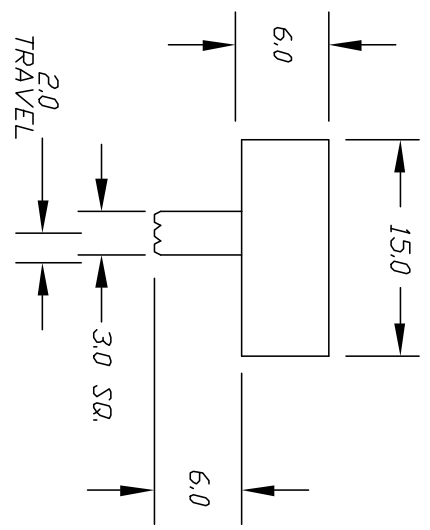

## Excellent Integrated System Limited

Stocking Distributor

Click to view price, real time Inventory, Delivery & Lifecycle Information:

[E-Switch](#)  
[EG4208A](#)

For any questions, you can email us directly:

[sales@integrated-circuit.com](mailto:sales@integrated-circuit.com)

SHEET 01

RECOMMEND P.C.B. HOLES

CIRCUIT: 4PDT

CONTACT CONFIGURATION

| SWITCH FUNCTION |           |
|-----------------|-----------|
| PDS. 1          | PDS. 2    |
| 1-2,4-5         | 2-3,5-6   |
| 7-8,10-11       | 8-9,11-12 |

THE INFORMATION CONTAINED IN THIS DOCUMENT IS PROPRIETARY TO E-SWITCH AND IS NOT TO BE COPIED OR TRANSMITTED

| TOLERANCES |       |
|------------|-------|
| 0.0        | ±0.4  |
| 0.00       | ±0.25 |

|       |                       |      |         |
|-------|-----------------------|------|---------|
| TITLE | EG 4208A NON SHORTING |      |         |
| SCALE | 2:1                   | DATE | 5/11/94 |
| DR    | MM                    | DWG  | P040281 |
| REV   | B                     |      |         |