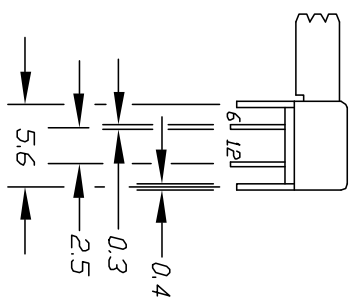

[sales@integrated-circuit.com](mailto:sales@integrated-circuit.com)

SHEET 01

RECOMMEND P.C.B. HOLES

CIRCUIT: 4PDT

CONTACT CONFIGURATION

| SWITCH FUNCTION |           |
|-----------------|-----------|
| PDS. 1          | PDS. 2    |
| 1-2,4-5         | 2-3,5-6   |
| 7-8,10-11       | 8-9,11-12 |

THE INFORMATION CONTAINED IN THIS DOCUMENT IS PROPRIETARY TO E-SWITCH AND IS NOT TO BE COPIED OR TRANSMITTED

| TOLERANCES |       |
|------------|-------|
| 0.0        | ±0.4  |
| 0.00       | ±0.25 |

|       |                       |      |         |
|-------|-----------------------|------|---------|
| TITLE | EG 4208A NON SHORTING |      |         |
| SCALE | 2:1                   | DATE | 5/11/94 |
| DR    | MM                    | DWG  | P040281 |
| REV   | B                     |      |         |