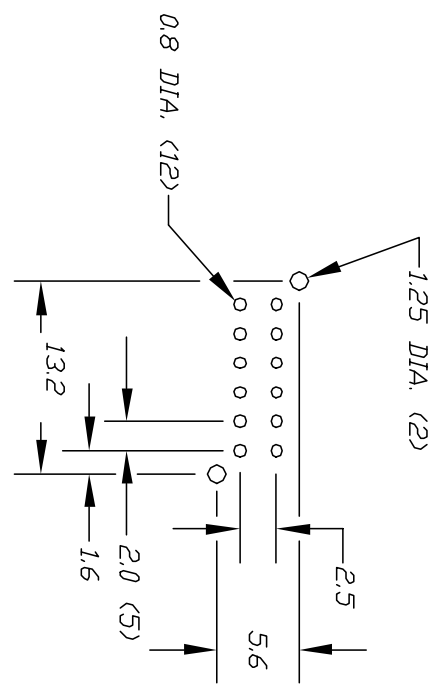

## Excellent Integrated System Limited

Stocking Distributor

Click to view price, real time Inventory, Delivery & Lifecycle Information:

[E-Switch](#)  
[EG4208A](#)

For any questions, you can email us directly:

[sales@integrated-circuit.com](mailto:sales@integrated-circuit.com)

SHEET 01

RECOMMEND P.C.B. HOLES

CIRCUIT: 4PDT

CONTACT CONFIGURATION

| SWITCH FUNCTION |           |
|-----------------|-----------|
| PDS. 1          | PDS. 2    |
| 1-2,4-5         | 2-3,5-6   |
| 7-8,10-11       | 8-9,11-12 |

THE INFORMATION CONTAINED IN THIS DOCUMENT IS PROPRIETARY TO E-SWITCH AND IS NOT TO BE COPIED OR TRANSMITTED

| TOLERANCES |       |
|------------|-------|
| 0.0        | ±0.4  |
| 0.00       | ±0.25 |

|       |                       |      |         |
|-------|-----------------------|------|---------|
| TITLE | EG 4208A NON SHORTING |      |         |
| SCALE | 2:1                   | DATE | 5/11/94 |
| DR    | MM                    | DWG  | P040281 |
| REV   | B                     |      |         |