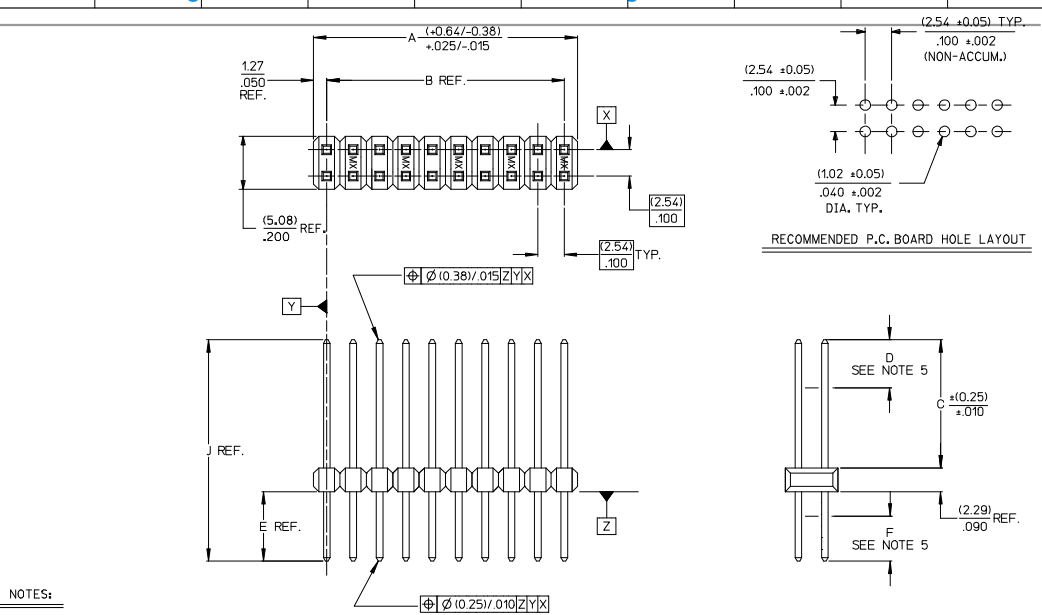

CKT. SIZE	DIM. A REF.		DIM. B REF.		
	(MM)	INCH	(MM)	INCH	
J	4	(5.08)	.200	(2.54)	.100
	6	(7.62)	.300	(5.08)	.200
	8	(10.16)	.400	(7.62)	.300
	10	(12.70)	.500	(10.16)	.400
	12	(15.24)	.600	(12.70)	.500
	14	(17.78)	.700	(15.24)	.600
I	16	(20.32)	.800	(17.78)	.700
	18	(22.86)	.900	(20.32)	.800
	20	(25.40)	1.000	(22.86)	.900
	22	(27.94)	1.100	(25.40)	1.000
	24	(30.48)	1.200	(27.94)	1.100
	26	(33.02)	1.300	(30.48)	1.200
	28	(35.56)	1.400	(33.02)	1.300
H	30	(38.10)	1.500	(35.56)	1.400
	32	(40.64)	1.600	(38.10)	1.500
	34	(43.18)	1.700	(40.64)	1.600
	36	(45.72)	1.800	(43.18)	1.700
	38	(48.26)	1.900	(45.72)	1.800
	40	(50.80)	2.000	(48.26)	1.900
G	42	(53.34)	2.100	(50.80)	2.000
	44	(55.88)	2.200	(53.34)	2.100
	46	(58.42)	2.300	(55.88)	2.200
	48	(60.96)	2.400	(58.42)	2.300
	50	(63.50)	2.500	(60.96)	2.400
	52	(66.04)	2.600	(63.50)	2.500
	54	(68.58)	2.700	(66.04)	2.600
F	56	(71.12)	2.800	(68.58)	2.700
	58	(73.66)	2.900	(71.12)	2.800
	60	(76.20)	3.000	(73.66)	2.900
	62	(78.74)	3.100	(76.20)	3.000
	64	(81.28)	3.200	(78.74)	3.100
	66	(83.82)	3.300	(81.28)	3.200
	68	(86.36)	3.400	(83.82)	3.300
E	70	(88.90)	3.500	(86.36)	3.400
	72	(91.44)	3.600	(88.90)	3.500
	74	(93.98)	3.700	(91.44)	3.600
	76	(96.52)	3.800	(93.98)	3.700
	78	(99.06)	3.900	(96.52)	3.800
	80	(101.60)	4.000	(99.06)	3.900
D	82	(104.14)	4.100	(101.60)	4.000
	84	(106.68)	4.200	(104.14)	4.100
	86	(109.22)	4.300	(106.68)	4.200
	88	(111.76)	4.400	(109.22)	4.300
	90	(114.30)	4.500	(111.76)	4.400
	92	(116.84)	4.600	(114.30)	4.500
C	94	(119.38)	4.700	(116.84)	4.600
	96	(121.92)	4.800	(119.38)	4.700
	98	(124.46)	4.900	(121.92)	4.800
	100	(127.00)	5.000	(124.46)	4.900

NOTES:

1. MATERIAL:
   PIN: COPPER ALLOY
   WAFER: GLASS FILLED LCP (LIQUID CRYSTAL POLYMER, UL 94V-0, COLOR: BLACK.
2. FINISH:
   TIN = (0.00380)/0.000150 MINIMUM TIN PLATE OVER (0.00127)/0.000050 MINIMUM NICKEL PLATE OVER (0.00038)/0.000015 MINIMUM GOLD PLATE IN SELECT AREA.
   15 GOLD = (0.00127)/0.000050 MINIMUM NICKEL PLATE OVER (0.00038)/0.000015 MINIMUM GOLD PLATE IN SELECT AREA.
   30 GOLD = (0.00076)/0.000030 MINIMUM GOLD PLATE IN SELECT AREA, (0.00190)/0.000075 MINIMUM TIN PLATE IN SELECT AREA, (0.00076)/0.000030 MINIMUM NICKEL PLATE OVER (0.00190)/0.000075 MINIMUM TIN PLATE IN SELECT AREA, (0.00127)/0.000050 MINIMUM NICKEL PLATE OVER (0.00038)/0.000015 MINIMUM GOLD PLATE IN SELECT AREA, (0.00254)/0.000100 MINIMUM TIN PLATE IN SELECT AREA, OVER (0.00127)/0.000050 MINIMUM NICKEL PLATE OVERALL.
   GT15 = (0.00038)/0.000015 MINIMUM GOLD PLATE IN SELECT AREA, (0.00254)/0.000100 MINIMUM TIN PLATE IN SELECT AREA, OVER (0.00127)/0.000050 MINIMUM NICKEL PLATE OVERALL.
3. PRODUCT SPECIFICATION NONE
4. PACKAGING INFORMATION: (UNLESS OTHERWISE NOTED IN TABLES) BULK PACK PER PK-70873-0353.
5. MEASURE POINT FOR PLATING THICKNESS.
6. FOR ASSEMBLIES WITH VOIDED PINS, REFER TO DRAWING NO. SDA-70280-5001-9999.
7. PIN PUSH-OUT FORCE 3 POUNDS MINIMUM IN EITHER DIRECTION.
8. FOR ILLUSTRATION PURPOSES, 20 (DUAL 10) CIRCUIT SIZE IS SHOWN.
9. PINS MEET SOLDERABILITY SPEC SMES-152. ABSENCE OF PLATING PERMISSIBLE AT BANDOLIER PIN FAYING SURFACE. (APPROXIMATELY (0.64)/0.025 INCH LONG BY (0.15)/0.006 INCH WIDE AT 2 LOCATIONS)
10. PARTS CONFORM TO CLASS B OF COSMETIC SPECIFICATION PS-45499-002

ADD P/N 70280-1254 EC NO: LCP2006-2306 DRAWN: JELL 2008/03/3 CHKD: SCHHDT 2008/04/07 APPROV: SMITH 2008/04/24 DESCRIPTION: BKWY HEADER 30 SAU 50POS	QUALITY SYMBOLS ▽=0 ▽=0	GENERAL TOLERANCES (UNLESS SPECIFIED)		DIMENSION STYLE	SCALE	DESIGN UNITS	THIRD ANGLE PROJECTION	
				MM/IN	4:1	INCH		
				mm	INCH	DRAWN BY	DATE	TITLE
				4 PLACES ± --- ± ---	SMR	04/19/1993	SALES ASSY-HIGH TEMP. DUAL ROW WAFER W/BREAK-OFF OPT. .025 SQ PINS	
		3 PLACES ± --- ± .005	CHECKED BY	DATE	MOLEX INCORPORATED MATERIAL NO. SDA-70280-0001-4000 DOCUMENT NO. 1 OF 9 SHEET NO. 1 OF 9			
		2 PLACES ± .013 ± .01	APPROVED BY	DATE				
		1 PLACE ± 0.25 ± ---	SMR	04/19/1993	DRAFT WHERE APPLICABLE MUST REMAIN WITHIN DIMENSIONS SEE TABLE THIS DRAWING CONTAINS INFORMATION THAT IS PROPRIETARY TO MOLEX INCORPORATED AND SHOULD NOT BE USED WITHOUT WRITTEN PERMISSION