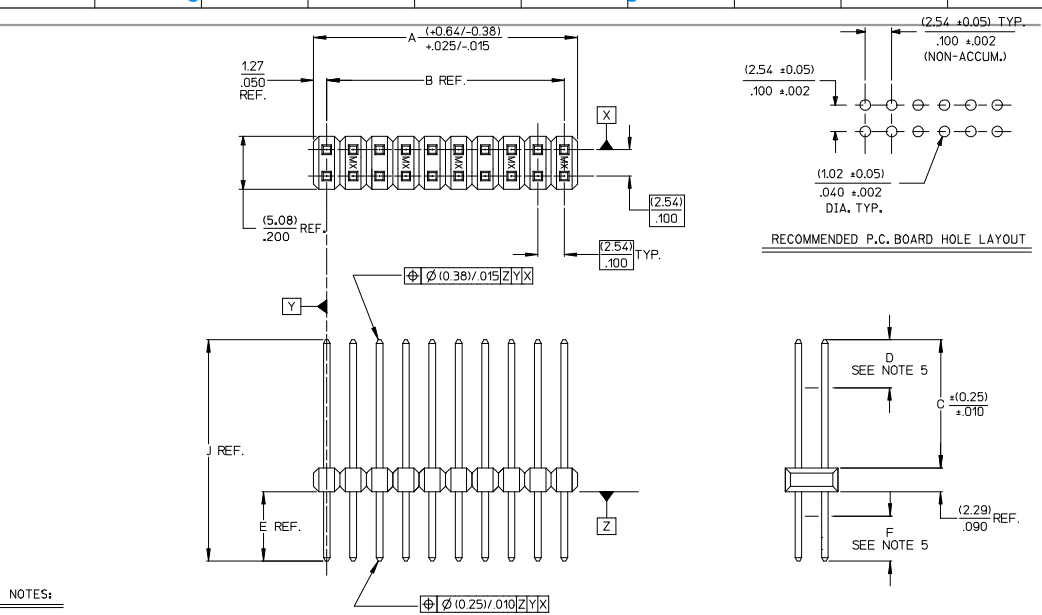

CKT. SIZE	DIM. A REF.		DIM. B REF.		
	(MM)	INCH	(MM)	INCH	
J	4	(5.08)	.200	(2.54)	.100
	6	(7.62)	.300	(5.08)	.200
	8	(10.16)	.400	(7.62)	.300
	10	(12.70)	.500	(10.16)	.400
	12	(15.24)	.600	(12.70)	.500
	14	(17.78)	.700	(15.24)	.600
I	16	(20.32)	.800	(17.78)	.700
	18	(22.86)	.900	(20.32)	.800
	20	(25.40)	1.000	(22.86)	.900
	22	(27.94)	1.100	(25.40)	1.000
	24	(30.48)	1.200	(27.94)	1.100
	26	(33.02)	1.300	(30.48)	1.200
	28	(35.56)	1.400	(33.02)	1.300
H	30	(38.10)	1.500	(35.56)	1.400
	32	(40.64)	1.600	(38.10)	1.500
	34	(43.18)	1.700	(40.64)	1.600
	36	(45.72)	1.800	(43.18)	1.700
	38	(48.26)	1.900	(45.72)	1.800
	40	(50.80)	2.000	(48.26)	1.900
G	42	(53.34)	2.100	(50.80)	2.000
	44	(55.88)	2.200	(53.34)	2.100
	46	(58.42)	2.300	(55.88)	2.200
	48	(60.96)	2.400	(58.42)	2.300
	50	(63.50)	2.500	(60.96)	2.400
	52	(66.04)	2.600	(63.50)	2.500
	54	(68.58)	2.700	(66.04)	2.600
F	56	(71.12)	2.800	(68.58)	2.700
	58	(73.66)	2.900	(71.12)	2.800
	60	(76.20)	3.000	(73.66)	2.900
	62	(78.74)	3.100	(76.20)	3.000
	64	(81.28)	3.200	(78.74)	3.100
	66	(83.82)	3.300	(81.28)	3.200
	68	(86.36)	3.400	(83.82)	3.300
E	70	(88.90)	3.500	(86.36)	3.400
	72	(91.44)	3.600	(88.90)	3.500
	74	(93.98)	3.700	(91.44)	3.600
	76	(96.52)	3.800	(93.98)	3.700
	78	(99.06)	3.900	(96.52)	3.800
	80	(101.60)	4.000	(99.06)	3.900
D	82	(104.14)	4.100	(101.60)	4.000
	84	(106.68)	4.200	(104.14)	4.100
	86	(109.22)	4.300	(106.68)	4.200
	88	(111.76)	4.400	(109.22)	4.300
	90	(114.30)	4.500	(111.76)	4.400
	92	(116.84)	4.600	(114.30)	4.500
C	94	(119.38)	4.700	(116.84)	4.600
	96	(121.92)	4.800	(119.38)	4.700
	98	(124.46)	4.900	(121.92)	4.800
	100	(127.00)	5.000	(124.46)	4.900

NOTES:

1. MATERIAL:
   PIN: COPPER ALLOY
   WAFER: GLASS FILLED LCP (LIQUID CRYSTAL POLYMER, UL 94V-0, COLOR: BLACK.
2. FINISH:
   TIN = (0.00380)/0.000150 MINIMUM TIN PLATE OVER (0.00127)/0.000050 MINIMUM NICKEL PLATE OVER (0.00038)/0.000015 MINIMUM GOLD PLATE IN SELECT AREA.
   15 GOLD = (0.00127)/0.000050 MINIMUM NICKEL PLATE OVER (0.00078)/0.000030 MINIMUM GOLD PLATE IN SELECT AREA.
   30 GOLD = (0.00190)/0.000075 MINIMUM TIN PLATE IN SELECT AREA, OVER (0.00127)/0.000050 MINIMUM NICKEL PLATE OVER (0.00078)/0.000030 MINIMUM GOLD PLATE IN SELECT AREA.
   GT 15 = (0.00038)/0.000015 MINIMUM GOLD PLATE IN SELECT AREA, OVER (0.00254)/0.000100 MINIMUM TIN PLATE IN SELECT AREA, OVER (0.00127)/0.000050 MINIMUM NICKEL PLATE OVER (0.00078)/0.000030 MINIMUM GOLD PLATE IN SELECT AREA.
3. PRODUCT SPECIFICATION NONE
4. PACKAGING INFORMATION: (UNLESS OTHERWISE NOTED IN TABLES) BULK PACK PER PK-70873-0353.
5. MEASURE POINT FOR PLATING THICKNESS.
6. FOR ASSEMBLIES WITH VOIDED PINS, REFER TO DRAWING NO. SDA-70280-5001-9999.
7. PIN PUSHOUT FORCE 3 POUNDS MINIMUM IN EITHER DIRECTION.
8. FOR ILLUSTRATION PURPOSES, 20 (DUAL 10) CIRCUIT SIZE IS SHOWN.
9. PINS MEET SOLDERABILITY SPEC SMES-152. ABSENCE OF PLATING PERMISSIBLE AT BANDOLIER PIN FAYING SURFACE. (APPROXIMATELY (0.64)/0.025 INCH LONG BY (0.15)/0.006 INCH WIDE AT 2 LOCATIONS)
10. PARTS CONFORM TO CLASS B OF COSMETIC SPECIFICATION PS-45499-002

ADD P/N 70280-1254 EC NO: LCP2006-2306 DRAWN: JELL 2008/03/31 CHECKED: SCHMIDT 2008/04/07 APPROVED: SMITH 2008/04/24 DESCRIPTION: BKWY HEADER TIN 12POS	QUALITY SYMBOLS ▽=0 ▽=0	GENERAL TOLERANCES (UNLESS SPECIFIED)		DIMENSION STYLE	SCALE	DESIGN UNITS	THIRD ANGLE PROJECTION		
				MM/IN	4:1	INCH			
		4 PLACES ± --- ± --- 3 PLACES ± --- ± .005 2 PLACES ± .13 ± .01 1 PLACE ± 0.25 ± --- ANGULAR ± 1/2°		DRAWN BY: SMR DATE: 04/19/1993 CHECKED BY: DATE: APPROVED BY: SMR DATE: 04/19/1993	TITLE: SALES ASSY-HIGH TEMP. DUAL ROW WAFER W/BREAK-OFF OPT. .025 SQ PINS MOLEX INCORPORATED				
		DRAFT WHERE APPLICABLE MUST REMAIN WITHIN DIMENSIONS		MATERIAL NO.: SEE TABLE SIZE: C	DOCUMENT NO.: SDA-70280-0001-4000 SHEET NO.: 1 OF 9