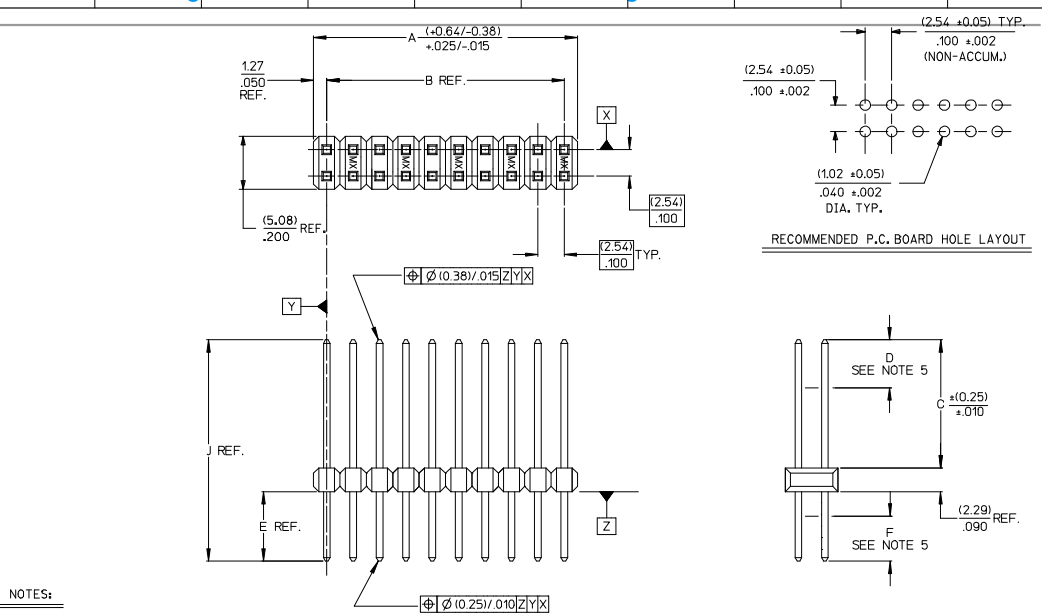

CKT. SIZE	DIM. A REF.		DIM. B REF.		
	(MM)	INCH	(MM)	INCH	
J	4	(5.08)	.200	(2.54)	.100
	6	(7.62)	.300	(5.08)	.200
	8	(10.16)	.400	(7.62)	.300
	10	(12.70)	.500	(10.16)	.400
	12	(15.24)	.600	(12.70)	.500
	14	(17.78)	.700	(15.24)	.600
I	16	(20.32)	.800	(17.78)	.700
	18	(22.86)	.900	(20.32)	.800
	20	(25.40)	1.000	(22.86)	.900
	22	(27.94)	1.100	(25.40)	1.000
	24	(30.48)	1.200	(27.94)	1.100
	26	(33.02)	1.300	(30.48)	1.200
	28	(35.56)	1.400	(33.02)	1.300
H	30	(38.10)	1.500	(35.56)	1.400
	32	(40.64)	1.600	(38.10)	1.500
	34	(43.18)	1.700	(40.64)	1.600
	36	(45.72)	1.800	(43.18)	1.700
	38	(48.26)	1.900	(45.72)	1.800
	40	(50.80)	2.000	(48.26)	1.900
G	42	(53.34)	2.100	(50.80)	2.000
	44	(55.88)	2.200	(53.34)	2.100
	46	(58.42)	2.300	(55.88)	2.200
	48	(60.96)	2.400	(58.42)	2.300
	50	(63.50)	2.500	(60.96)	2.400
	52	(66.04)	2.600	(63.50)	2.500
	54	(68.58)	2.700	(66.04)	2.600
F	56	(71.12)	2.800	(68.58)	2.700
	58	(73.66)	2.900	(71.12)	2.800
	60	(76.20)	3.000	(73.66)	2.900
	62	(78.74)	3.100	(76.20)	3.000
	64	(81.28)	3.200	(78.74)	3.100
	66	(83.82)	3.300	(81.28)	3.200
	68	(86.36)	3.400	(83.82)	3.300
E	70	(88.90)	3.500	(86.36)	3.400
	72	(91.44)	3.600	(88.90)	3.500
	74	(93.98)	3.700	(91.44)	3.600
	76	(96.52)	3.800	(93.98)	3.700
	78	(99.06)	3.900	(96.52)	3.800
	80	(101.60)	4.000	(99.06)	3.900
D	82	(104.14)	4.100	(101.60)	4.000
	84	(106.68)	4.200	(104.14)	4.100
	86	(109.22)	4.300	(106.68)	4.200
	88	(111.76)	4.400	(109.22)	4.300
	90	(114.30)	4.500	(111.76)	4.400
	92	(116.84)	4.600	(114.30)	4.500
C	94	(119.38)	4.700	(116.84)	4.600
	96	(121.92)	4.800	(119.38)	4.700
	98	(124.46)	4.900	(121.92)	4.800
	100	(127.00)	5.000	(124.46)	4.900

NOTES:

1. MATERIAL: PIN: COPPER ALLOY; WAFER: GLASS FILLED LCP (LIQUID CRYSTAL POLYMER, UL 94V-0, COLOR: BLACK).
2. FINISH: TIN = (0.00380)/0.00150 MINIMUM TIN PLATE OVER (0.00127)/0.00050 MINIMUM NICKEL PLATE OVER (0.0038)/0.00015 MINIMUM GOLD PLATE IN SELECT AREA. 15 GOLD = (0.00127)/0.00050 MINIMUM NICKEL PLATE OVER (0.00190)/0.00075 MINIMUM TIN PLATE IN SELECT AREA. 30 GOLD = (0.00078)/0.00030 MINIMUM GOLD PLATE IN SELECT AREA. (0.00190)/0.00075 MINIMUM TIN PLATE IN SELECT AREA. 0T15 = (0.00127)/0.00050 MINIMUM NICKEL PLATE OVER (0.00127)/0.00050 MINIMUM NICKEL PLATE OVER (0.00254)/0.00100 MINIMUM TIN PLATE IN SELECT AREA. OVER (0.00127)/0.00050 MINIMUM NICKEL PLATE OVERALL.
3. PRODUCT SPECIFICATION NONE
4. PACKAGING INFORMATION: (UNLESS OTHERWISE NOTED IN TABLES) BULK PACK PER PK-70873-0353.
5. MEASURE POINT FOR PLATING THICKNESS.
6. FOR ASSEMBLIES WITH VOIDED PINS, REFER TO DRAWING NO. SDA-70280-5001-9999.
7. PIN PUSH-OUT FORCE 3 POUNDS MINIMUM IN EITHER DIRECTION.
8. FOR ILLUSTRATION PURPOSES, 20 (DUAL 10) CIRCUIT SIZE IS SHOWN.
9. PINS MEET SOLDERABILITY SPEC SMES-152. ABSENCE OF PLATING PERMISSIBLE AT BANDOLIER PIN FAYING SURFACE. (APPROXIMATELY (0.64)/0.25 INCH LONG BY (0.15)/0.06 INCH WIDE AT 2 LOCATIONS)
10. PARTS CONFORM TO CLASS B OF COSMETIC SPECIFICATION PS-45499-002

ADD P/N 70280-1254 EC NO: LCP2006-2306 DRAWN: JELL 2008/03/31 CHECKED: SCHMIDT 2008/04/07 APPROVED: SMITH 2008/04/24 DESCRIPTION: BKWY HEADER 15 SAU 12POS	QUALITY SYMBOLS ▽=0 ▽=0	GENERAL TOLERANCES (UNLESS SPECIFIED)		DIMENSION STYLE	SCALE	DESIGN UNITS	THIRD ANGLE PROJECTION	
		mm	INCH	MM/IN	4:1	INCH	☉	
		4 PLACES ±---	±---	DATE	DATE	TITLE		
		3 PLACES ±---	±.005	SMR	04/19/1993	SALES ASSY-HIGH TEMP. DUAL ROW WAFER W/BREAK-OFF OPT. .025 SQ PINS		
2 PLACES ±.13	±.01	CHECKED BY	DATE	APPROVED BY	DATE	MOLEX INCORPORATED		
1 PLACE ±0.25	±---	SMR	04/19/1993	DATE	04/19/1993	MOLEX INCORPORATED		
ANGULAR ±1/2°		MATERIAL NO.	DOCUMENT NO.	SHEET NO.				
DRAFT WHERE APPLICABLE MUST REMAIN WITHIN DIMENSIONS		SEE TABLE	SDA-70280-0001-4000	1 OF 9				
SIZE		THIS DRAWING CONTAINS INFORMATION THAT IS PROPRIETARY TO MOLEX INCORPORATED AND SHOULD NOT BE USED WITHOUT WRITTEN PERMISSION