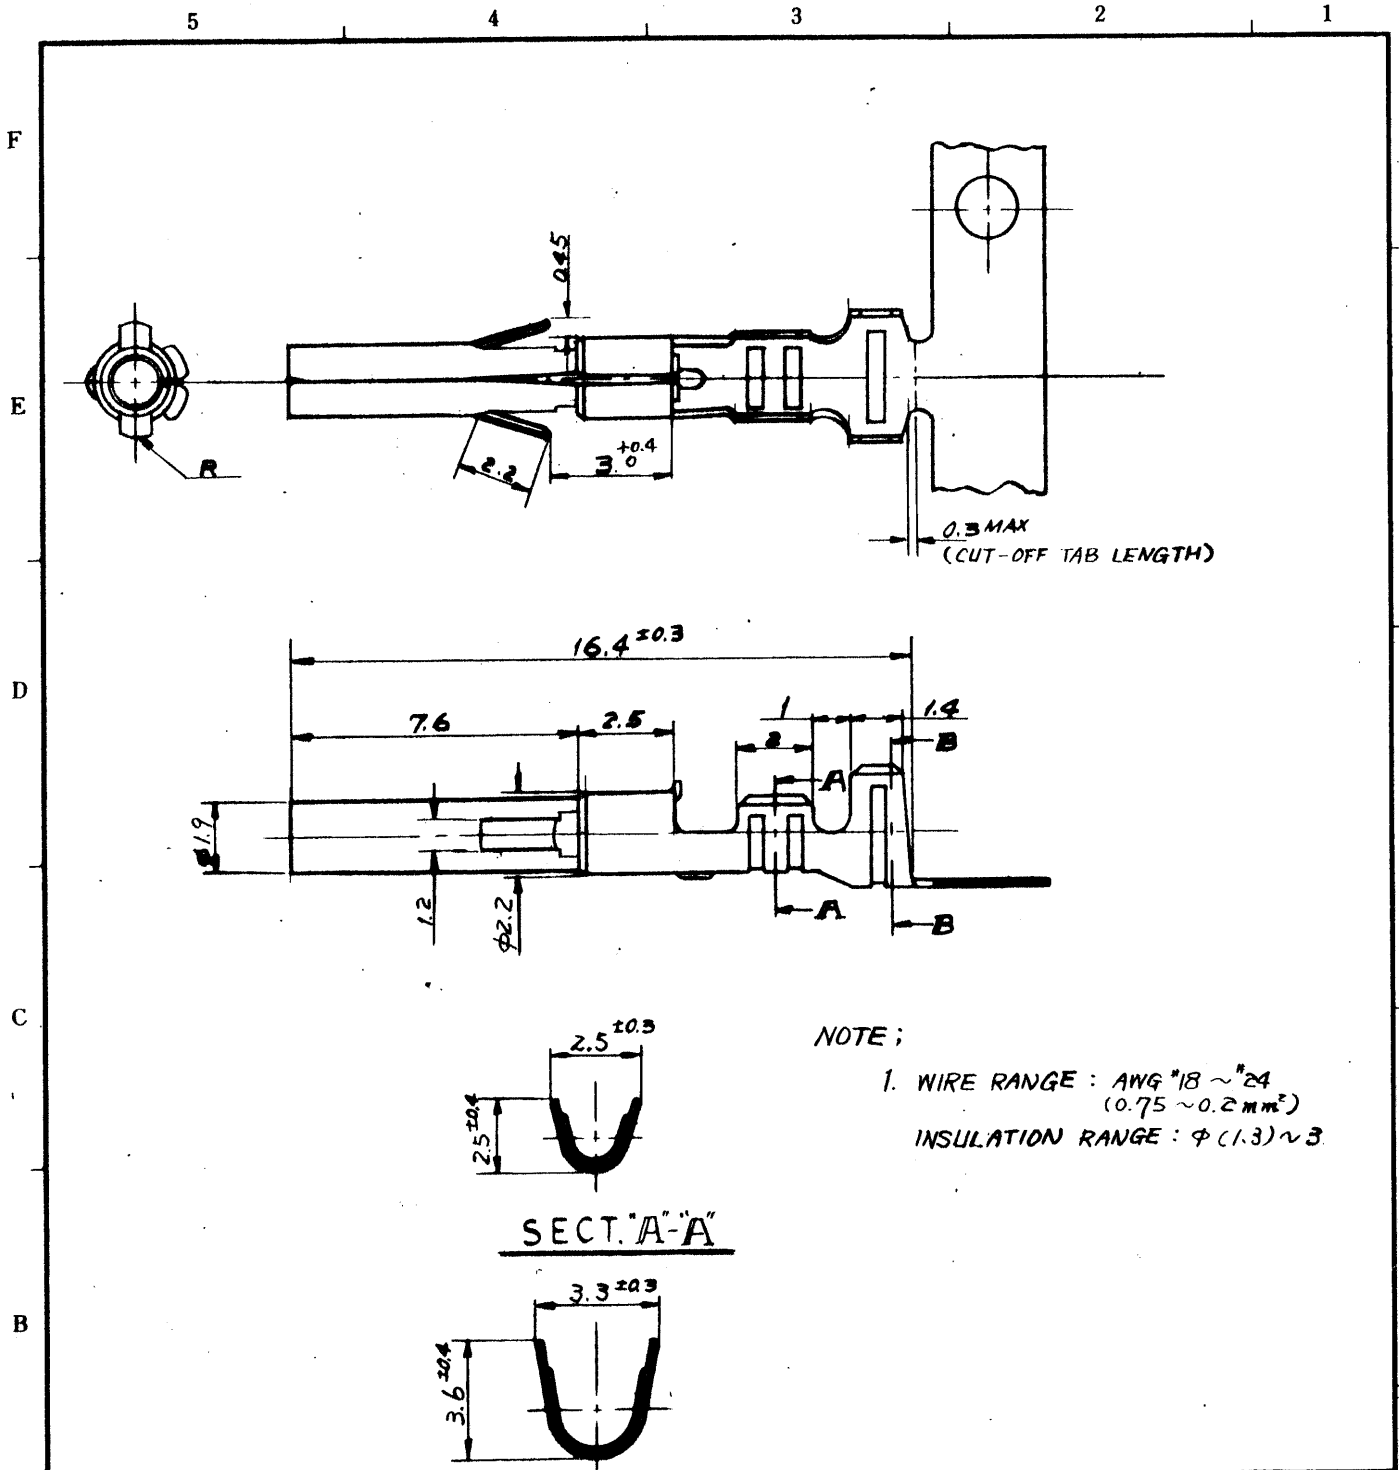

NOTE:

1. WIRE RANGE : AWG #18 ~ #24 (0.75 ~ 0.2 mm²)
- INSULATION RANGE : $\phi (1.3) \sim 3$

GENERAL TOLERANCES	
10 UNDER	± 0.2
10 OVER 30 UNDER	± 0.25
30 OVER	± 0.3
ANGLE	$\pm 3^\circ$

LOOSE	GOLD PLATING	08-70-1012	5005GL
CHAIN		08-70-1011	↑ G
LOOSE	PRE-TINNED	08-70-0042	↓ TL
CHAIN		08-70-0001	5005T
FORM	FINISH	EDP NO.	ENG. NO.

G	REVISED (J91011)	6/11/30	M.M.	27
F	REVISED ECN NO. 1665	1/18/79	K.M.	100
E	REVISED PER ECN 1173	3/20/79		
D	REVISED PER ECN 1070	1/21/79		
C	REVISED PER ECN 912	9/21/78		
B₁	Revised Stopper	9/7/78		
B	REMOVED ECN NO. 748	3/10/79		
A	REVISED	10/28/77		
O	PROPOSED	10/21/77		

公差 (Tolerances)	
.000 → ±0.005	.00 → ±0.05
.0 → ±0.1	. → ±0.3
材料 (MAT'L)	
BRASS, 0.2t	
熱処理 (H.T.)	
HRc	
仕上げ (Finish)	
SEE TABLE	
Scale	
名称 (Name)	

所要数 (Req)	DRWG.	M. ENO MOTO
	DSN'D	10/21/77
	CHK'D	
	APP'D	
molex	MOLEX-JAPAN CO., LTD.	
	日本モレックス株式会社	
No.	SD-5005*