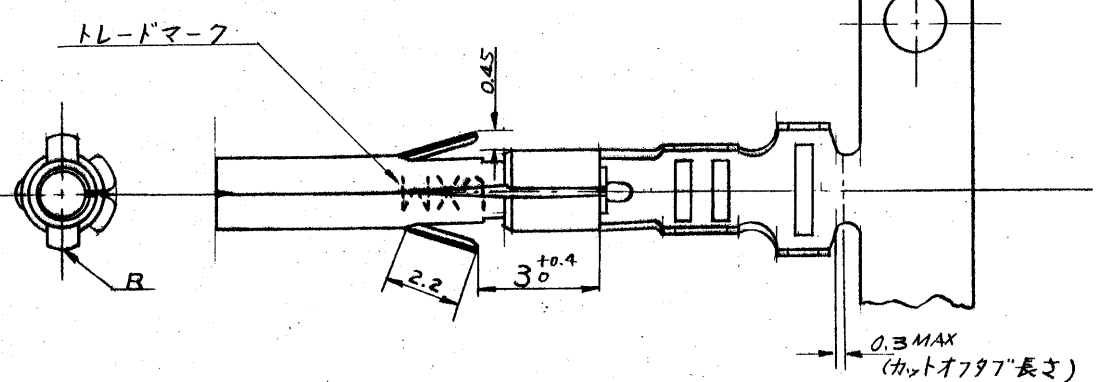

5 4 3 2 1

F
E
D
C
B
A

注)
1. 適用電線 範囲 AWG#18-#24
0.75~0.2 mm² 被覆外径 φ(1.3)~φ3

一般公差	
10未満	±0.2
10以上30未満	±0.25
30以上	±0.3
角度	±3°

バラ状	金メッキ	08-70-1012	5005GL
連鎖状	金メッキ	08-70-1011	↑ G
バラ状	錫メッキ	08-70-0042	↓ TL
連鎖状	錫メッキ	08-70-0001	5005T
形状	表面処理	EDP NO.	ENG. NO.

Rev	変更	日付	担当者	公差 (Tolerances)
G	変更 (J91011)	89/11/30	H.H. 99/	.000 → ±0.005, .000 → ±0.05
F	REVISED ECN NO. 1445	10/12/99	K.H. 99/	.0 → ±0.1, . → ±0.3
E	REVISED PER ECN 1173	7/20/99	#	材料 (MAT'L)
D	REVISED PER ECN 1070	7/24/99	11/	7/3 黄銅 0.2t
C	REVISED PER ECN 912	9/24/99	11/	熱処理 (H.T.)
B₁	Revised Stopper	6/7/70	11/	HRC
B	REMOVED * ECN NO. 748	7/10/72	11/	仕上げ (Finish)
A	REVISED	10/29/77	11/	表参照
O	PROPOSED	0/21/72	11/	Scale

所要数 (Req)

DRWG. M. ENO/MOTO
DSN'D 10/21/77
CHK'D
APP'D

molex MOLEX-JAPAN CO., LTD.
日本モレックス株式会社

No. **SD-5005***

MINI-IT RECEPTACLE