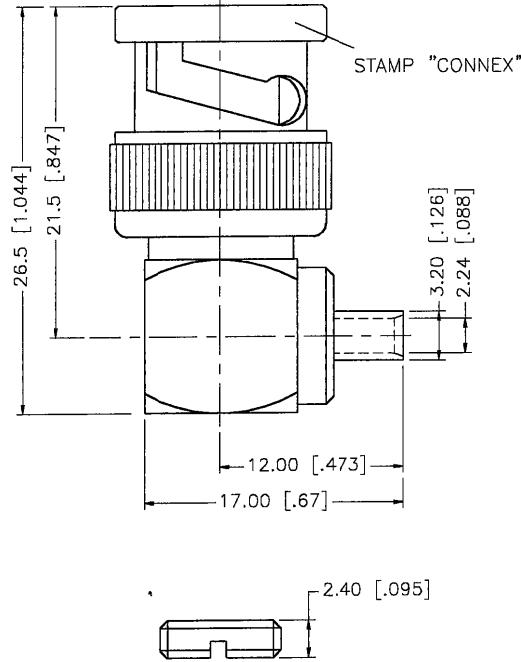

[sales@integrated-circuit.com](mailto:sales@integrated-circuit.com)

DESCRIPTION	MATERIAL	FINISH	UNLESS OTHERWISE SPECIFIED DIMENSIONS ARE IN MILLIMETERS  DIMENSIONS IN [ ] ARE IN INCHES FOR CUSTOMER REFERENCE ONLY	APPROVALS	DATE	 <b>Connex</b> Connector Corporation				
				DRAWN	G.R.S.					05/24/00
1	COUPLING NUT	BRASS	NICKEL	CHECKED			TITLE BNC R/A DIRECT SOLDER PLUG (FOR .085", .086" CABLE)			
2	BARREL	BRASS	GOLD	ISSUED						
3	INSULATOR	TEFLON	NATURAL				SIZE	FSCM NO.	DWG. NO.	
4	CONTACT PIN	BRASS	GOLD				A	99001	112614.DWG	
5	GASKET	RUBBER	RED				SCALE	NA	PART NO.	112614
6	NUT	BRASS	NICKEL						SHEET	1
7										
8			DO NOT SCALE DRAWING							

UNLESS OTHERWISE SPECIFIED  
TOLERANCES FOR MILLIMETERS ARE:  
 0.5-6 = ± 0.2  
 6-30 = ± 0.4  
 30-120 = ± 0.6  
 120-315 = ± 1  
 315-1000 = ± 1.6  
 1000-2000 = ± 2.4