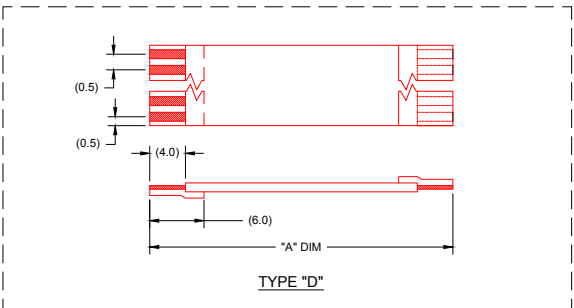

**NOTES:**  
1. NO PRINTING ON JUMPER CABLE UNLESS OTHERWISE SPECIFIED. IF PRINTING IS REQUIRED, THEN IT WOULD BE CONSIDERED A SPECIAL JUMPER CABLE.

REINFORCEMENT LENGTH WAS (6.0) EC NO. USW2012-0098 DRAWN: MFI 2011/09/29	QUALITY SYMBOL	GENERAL TOLERANCES (UNLESS SPECIFIED)	DIMENSION STYLE	SCALE	DESIGN UNITS	THIRD ANGLE PROJECTION	
	▽=0 ◇=0	mm INCH	MM	---	METRIC		
		4 PLACES ±-- ±-- 3 PLACES ±-- ±-- 2 PLACES ±-- ±-- 1 PLACE ±-- ±--	DRAWN BY DATE CHECKED BY DATE APPROVED BY DATE	TITLE	0.50MM CENTER FFC JUMPER CABLE AU PLATING		
		ANGULAR ±1/2°	MATERIAL NO. SEE CHART DATE 2010/11/30	DOCUMENT NO. SD-15020-001	MOLEX INCORPORATED		
	DRAFT WHERE APPLICABLE MUST REMAIN WITHIN DIMENSIONS	SIZE C	THIS DRAWING CONTAINS INFORMATION THAT IS PROPRIETARY TO MOLEX INCORPORATED AND SHOULD NOT BE USED WITHOUT WRITTEN PERMISSION				