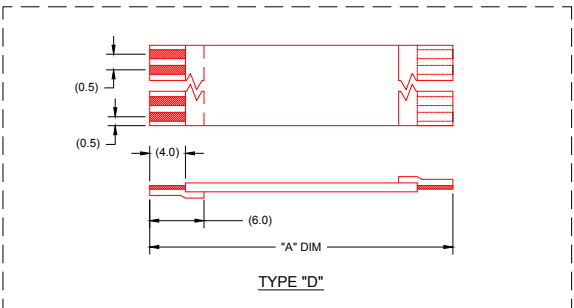

NOTES:
 1. NO PRINTING ON JUMPER CABLE UNLESS OTHERWISE SPECIFIED. IF PRINTING IS REQUIRED, THEN IT WOULD BE CONSIDERED A SPECIAL JUMPER CABLE.

REINFORCEMENT LENGTH WAS (6.0) EC NO. USW2012-0098 DRAWN: MFI 2011/09/29 DESCRIPTION:	QUALITY SYMBOL ▽=0 ∇=0	GENERAL TOLERANCES (UNLESS SPECIFIED) mm INCH 4 PLACES ±-- ±-- 3 PLACES ±-- ±-- 2 PLACES ±-- ±-- 1 PLACE ±-- ±-- ANGULAR ±1/2°	DIMENSION STYLE MM DRAWN BY DATE CHECKED BY DATE APPROVED BY DATE MATERIAL NO. SEE CHART	SCALE --- DESIGN UNITS METRIC	THIRD ANGLE PROJECTION 0.50MM CENTER FFC JUMPER CABLE AU PLATING MOLEX INCORPORATED SD-15020-001 SHEET NO. 1 OF 2
	DRAFT WHERE APPLICABLE MUST REMAIN WITHIN DIMENSIONS		THIS DRAWING CONTAINS INFORMATION THAT IS PROPRIETARY TO MOLEX INCORPORATED AND SHOULD NOT BE USED WITHOUT WRITTEN PERMISSION		