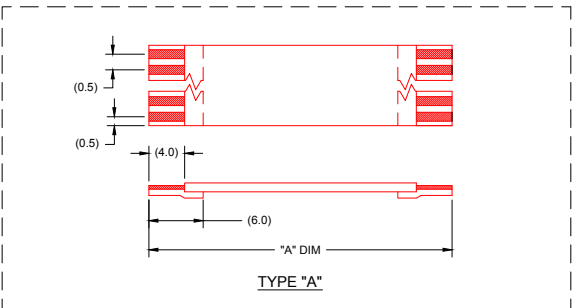

NOTES:
 1. NO PRINTING ON JUMPER CABLE UNLESS OTHERWISE SPECIFIED. IF PRINTING IS REQUIRED, THEN IT WOULD BE CONSIDERED A SPECIAL JUMPER CABLE.

REINFORCEMENT LENGTH WAS (6.0) EC NO. USW2012-0098 DRAWN: MFI 2011/09/29 DESCRIPTION:	QUALITY SYMBOL ▽=0 ∇=0	GENERAL TOLERANCES (UNLESS SPECIFIED) mm INCH 4 PLACES ±-- ±-- 3 PLACES ±-- ±-- 2 PLACES ±-- ±-- 1 PLACE ±-- ±-- ANGULAR ±1/2°	DIMENSION STYLE MM DRAWN BY DATE CHECKED BY DATE APPROVED BY DATE MATERIAL NO. SEE CHART	SCALE --- DESIGN UNITS METRIC	THIRD ANGLE PROJECTION 0.50MM CENTER FFC JUMPER CABLE AU PLATING MOLEX INCORPORATED SD-15020-001 SHEET NO. 1 OF 2
	DRAFT WHERE APPLICABLE MUST REMAIN WITHIN DIMENSIONS		THIS DRAWING CONTAINS INFORMATION THAT IS PROPRIETARY TO MOLEX INCORPORATED AND SHOULD NOT BE USED WITHOUT WRITTEN PERMISSION		