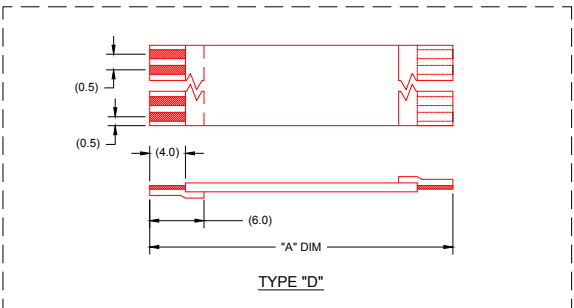

NOTES:
 1. NO PRINTING ON JUMPER CABLE UNLESS OTHERWISE SPECIFIED. IF PRINTING IS REQUIRED, THEN IT WOULD BE CONSIDERED A SPECIAL JUMPER CABLE.

REINFORCEMENT LENGTH WAS (6.0) EC NO. USW2012-0098 DRAWN: MFI 2011/09/29 DESCRIPTION:	QUALITY SYMBOL ▽=0 ∇=0	GENERAL TOLERANCES (UNLESS SPECIFIED) mm INCH 4 PLACES ±-- ±-- 3 PLACES ±-- ±-- 2 PLACES ±-- ±-- 1 PLACE ±-- ±-- ANGULAR ±1/2°	DIMENSION STYLE MM DRAWN BY DATE CHECKED BY DATE APPROVED BY DATE DRASMUSS 2010/11/30	SCALE --- DESIGN UNITS METRIC	THIRD ANGLE PROJECTION
	TITLE 0.50MM CENTER FFC JUMPER CABLE AU PLATING				
	MATERIAL NO. SEE CHART DOCUMENT NO. SD-15020-001				
	THIS DRAWING CONTAINS INFORMATION THAT IS PROPRIETARY TO MOLEX INCORPORATED AND SHOULD NOT BE USED WITHOUT WRITTEN PERMISSION				