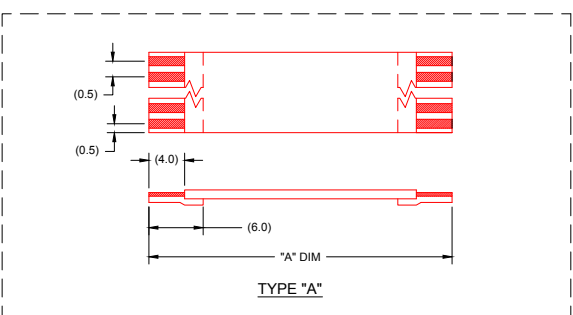

NOTES:
 1. NO PRINTING ON JUMPER CABLE UNLESS OTHERWISE SPECIFIED. IF PRINTING IS REQUIRED, THEN IT WOULD BE CONSIDERED A SPECIAL JUMPER CABLE.

REINFORCEMENT LENGTH WAS (6.0) EC NO. USW2012-0098 DRAWN: MFI 2011/09/29	QUALITY SYMBOL	GENERAL TOLERANCES (UNLESS SPECIFIED)	DIMENSION STYLE	SCALE	DESIGN UNITS	THIRD ANGLE PROJECTION
	▽=0	mm INCH	MM	---	METRIC	
	∇=0	4 PLACES ±-- ±--	DRAWN BY DATE	TITLE		
		3 PLACES ±-- ±--	CHECKED BY DATE	0.50MM CENTER FFC JUMPER CABLE AU PLATING		
	2 PLACES ±-- ±--	1 PLACE ±-- ±--	APPROVED BY DATE	MOLEX INCORPORATED		
		ANGULAR ±1/2°	MATERIAL NO.	DOCUMENT NO.	SHEET NO.	
		DRAFT WHERE APPLICABLE MUST REMAIN WITHIN DIMENSIONS	SEE CHART	SD-15020-001	1 OF 2	
			SIZE C	THIS DRAWING CONTAINS INFORMATION THAT IS PROPRIETARY TO MOLEX INCORPORATED AND SHOULD NOT BE USED WITHOUT WRITTEN PERMISSION		