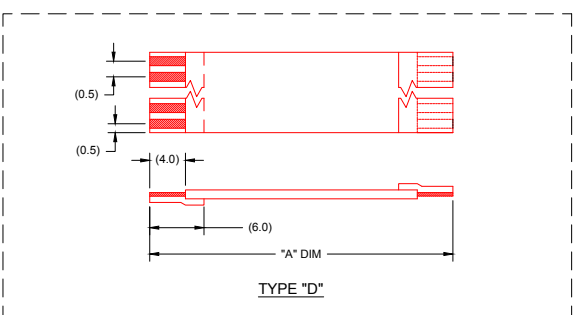

NOTES:
 1. NO PRINTING ON JUMPER CABLE UNLESS OTHERWISE SPECIFIED. IF PRINTING IS REQUIRED, THEN IT WOULD BE CONSIDERED A SPECIAL JUMPER CABLE.

REINFORCEMENT LENGTH WAS (6.0) EC NO. USW2012-0098 DRAWN: MFI 2011/09/29	QUALITY SYMBOL	GENERAL TOLERANCES (UNLESS SPECIFIED)	DIMENSION STYLE	SCALE	DESIGN UNITS	THIRD ANGLE PROJECTION
	▽=0	mm INCH	MM	---	METRIC	
	∇=0	4 PLACES ±-- ±--	DRAWN BY DATE	TITLE		
		3 PLACES ±-- ±--	CHECKED BY DATE	0.50MM CENTER FFC JUMPER CABLE AU PLATING		
	2 PLACES ±-- ±--	1 PLACE ±-- ±--	APPROVED BY DATE	MOLEX INCORPORATED		
		ANGULAR ±1/2°	MATERIAL NO.	DOCUMENT NO.	SHEET NO.	
		DRAFT WHERE APPLICABLE MUST REMAIN WITHIN DIMENSIONS	SEE CHART	SD-15020-001	1 OF 2	
			SIZE C	THIS DRAWING CONTAINS INFORMATION THAT IS PROPRIETARY TO MOLEX INCORPORATED AND SHOULD NOT BE USED WITHOUT WRITTEN PERMISSION		