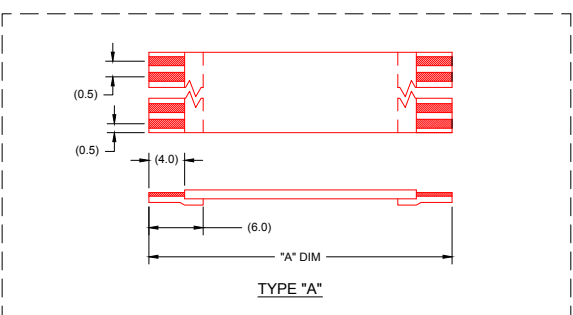

**NOTES:**  
 1. NO PRINTING ON JUMPER CABLE UNLESS OTHERWISE SPECIFIED. IF PRINTING IS REQUIRED, THEN IT WOULD BE CONSIDERED A SPECIAL JUMPER CABLE.

REINFORCEMENT LENGTH WAS (6.0) EC NO. USW2012-0098 DRAWN: MFI 2011/09/29 DESCRIPTION:	QUALITY SYMBOL ▽=0 ∇=0	GENERAL TOLERANCES (UNLESS SPECIFIED) mm INCH 4 PLACES ±-- ±-- 3 PLACES ±-- ±-- 2 PLACES ±-- ±-- 1 PLACE ±-- ±-- ANGULAR ±1/2°	DIMENSION STYLE MM DRAWN BY DATE CHECKED BY DATE APPROVED BY DATE DRASMUSS 2010/11/30	SCALE --- DESIGN UNITS METRIC	THIRD ANGLE PROJECTION
	DRAFT WHERE APPLICABLE MUST REMAIN WITHIN DIMENSIONS				
	MATERIAL NO. SEE CHART		TITLE 0.50MM CENTER FFC JUMPER CABLE AU PLATING		
	SIZE C		MOLEX INCORPORATED DOCUMENT NO. SD-15020-001 SHEET NO. 1 OF 2		