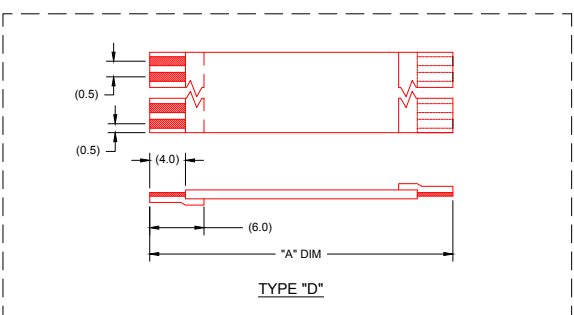

**NOTES:**  
 1. NO PRINTING ON JUMPER CABLE UNLESS OTHERWISE SPECIFIED. IF PRINTING IS REQUIRED, THEN IT WOULD BE CONSIDERED A SPECIAL JUMPER CABLE.

REINFORCEMENT LENGTH WAS (6.0) EC NO. USW2012-0098 DRAWN: MFI 2011/09/29 DESCRIPTION:	QUALITY SYMBOL ▽=0 ∇=0	GENERAL TOLERANCES (UNLESS SPECIFIED) mm INCH 4 PLACES ±-- ±-- 3 PLACES ±-- ±-- 2 PLACES ±-- ±-- 1 PLACE ±-- ±-- ANGULAR ±1/2°	DIMENSION STYLE MM DRAWN BY DATE CHECKED BY DATE APPROVED BY DATE DRASMUSS 2010/11/30	SCALE --- DESIGN UNITS METRIC	THIRD ANGLE PROJECTION
	DRAFT WHERE APPLICABLE MUST REMAIN WITHIN DIMENSIONS				
	MATERIAL NO. SEE CHART		TITLE 0.50MM CENTER FFC JUMPER CABLE AU PLATING		
	SIZE C		MOLEX INCORPORATED DOCUMENT NO. SD-15020-001 SHEET NO. 1 OF 2		