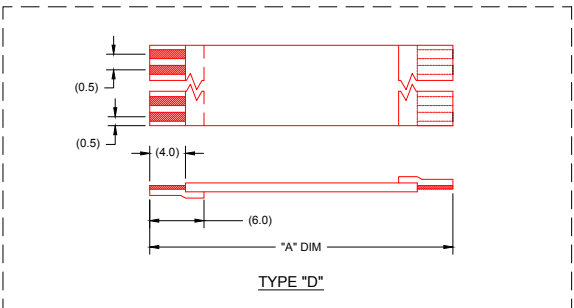

**NOTES:**  
 1. NO PRINTING ON JUMPER CABLE UNLESS OTHERWISE SPECIFIED. IF PRINTING IS REQUIRED, THEN IT WOULD BE CONSIDERED A SPECIAL JUMPER CABLE.

<b>REINFORCEMENT LENGTH WAS (6.0)</b> EC NO. USW2012-0098 DRAWN: MFI 2011/09/29 DESCRIPTION:	<b>QUALITY SYMBOL</b> ▽=0 ∇=0	<b>GENERAL TOLERANCES (UNLESS SPECIFIED)</b> <table border="1"> <tr><th></th><th>mm</th><th>INCH</th></tr> <tr><td>4 PLACES</td><td>±---</td><td>±---</td></tr> <tr><td>3 PLACES</td><td>±---</td><td>±---</td></tr> <tr><td>2 PLACES</td><td>±---</td><td>±---</td></tr> <tr><td>1 PLACE</td><td>±---</td><td>±---</td></tr> </table>		mm	INCH	4 PLACES	±---	±---	3 PLACES	±---	±---	2 PLACES	±---	±---	1 PLACE	±---	±---	<b>DIMENSION STYLE</b> MM	<b>SCALE</b> ---	<b>DESIGN UNITS</b> METRIC	<b>THIRD ANGLE PROJECTION</b>
		mm	INCH																		
	4 PLACES	±---	±---																		
	3 PLACES	±---	±---																		
2 PLACES	±---	±---																			
1 PLACE	±---	±---																			
<b>DRAFT WHERE APPLICABLE MUST REMAIN WITHIN DIMENSIONS</b>	<b>DRAWN BY</b> DATE ---	<b>CHECKED BY</b> DATE ---	<b>TITLE</b> 0.50MM CENTER FFC JUMPER CABLE AU PLATING	<b>MOLEX INCORPORATED</b>	<b>DOCUMENT NO.</b> SD-15020-001	<b>SHEET NO.</b> 1 OF 2															
<b>APPROVED BY</b> DATE DRASMUSS 2010/11/30	<b>MATERIAL NO.</b> SEE CHART	<b>SIZE</b> C	<b>THIS DRAWING CONTAINS INFORMATION THAT IS PROPRIETARY TO MOLEX INCORPORATED AND SHOULD NOT BE USED WITHOUT WRITTEN PERMISSION</b>																		