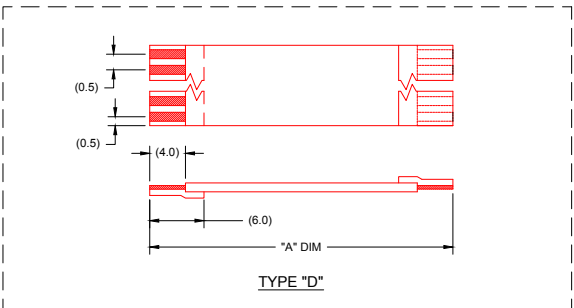

NOTES:
1. NO PRINTING ON JUMPER CABLE UNLESS OTHERWISE SPECIFIED. IF PRINTING IS REQUIRED, THEN IT WOULD BE CONSIDERED A SPECIAL JUMPER CABLE.

REINFORCEMENT LENGTH WAS (6.0) EC NO. USW2012-0098 DRAWN: MFI 2011/09/29	QUALITY SYMBOL	GENERAL TOLERANCES (UNLESS SPECIFIED)	DIMENSION STYLE	SCALE	DESIGN UNITS	THIRD ANGLE PROJECTION
	▽=0 ◇=0	mm INCH	MM	---	METRIC	
		4 PLACES ±-- ±-- 3 PLACES ±-- ±-- 2 PLACES ±-- ±-- 1 PLACE ±-- ±--	DRAWN BY DATE CHECKED BY DATE APPROVED BY DATE	TITLE	0.50MM CENTER FFC JUMPER CABLE AU PLATING	
		ANGULAR ±1/2°	MATERIAL NO. SEE CHART DATE 2010/11/30	DOCUMENT NO. SD-15020-001	MOLEX INCORPORATED	
	DRAFT WHERE APPLICABLE MUST REMAIN WITHIN DIMENSIONS	SIZE C	THIS DRAWING CONTAINS INFORMATION THAT IS PROPRIETARY TO MOLEX INCORPORATED AND SHOULD NOT BE USED WITHOUT WRITTEN PERMISSION			