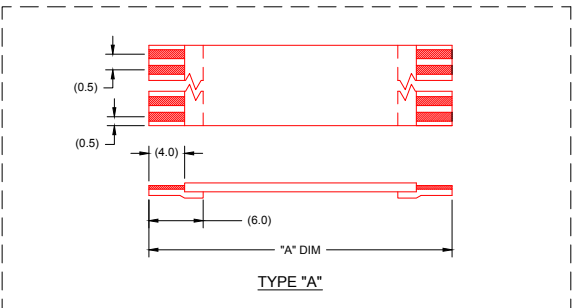

NOTES:
1. NO PRINTING ON JUMPER CABLE UNLESS OTHERWISE SPECIFIED. IF PRINTING IS REQUIRED, THEN IT WOULD BE CONSIDERED A SPECIAL JUMPER CABLE.

REINFORCEMENT LENGTH WAS (6.0) EC NO. USW2012-0098 DRAWN: MFI 2011/09/29	QUALITY SYMBOL	GENERAL TOLERANCES (UNLESS SPECIFIED)	DIMENSION STYLE	SCALE	DESIGN UNITS	THIRD ANGLE PROJECTION
	▽=0 ◇=0	mm INCH	MM	---	METRIC	
		4 PLACES ±-- ±-- 3 PLACES ±-- ±-- 2 PLACES ±-- ±-- 1 PLACE ±-- ±--	DRAWN BY DATE CHECKED BY DATE APPROVED BY DATE	TITLE	0.50MM CENTER FFC JUMPER CABLE AU PLATING	
		ANGULAR ±1/2°	MATERIAL NO. SEE CHART DATE 2010/11/30	DOCUMENT NO. SD-15020-001	MOLEX INCORPORATED	
	DRAFT WHERE APPLICABLE MUST REMAIN WITHIN DIMENSIONS	SIZE C	THIS DRAWING CONTAINS INFORMATION THAT IS PROPRIETARY TO MOLEX INCORPORATED AND SHOULD NOT BE USED WITHOUT WRITTEN PERMISSION			