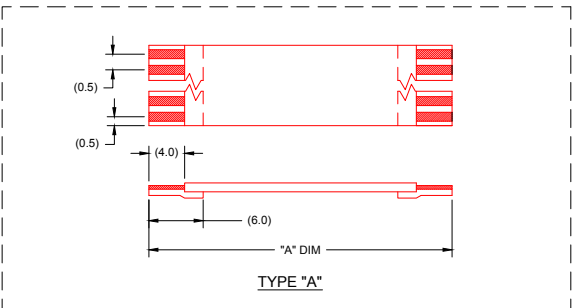

NOTES:
1. NO PRINTING ON JUMPER CABLE UNLESS OTHERWISE SPECIFIED. IF PRINTING IS REQUIRED, THEN IT WOULD BE CONSIDERED A SPECIAL JUMPER CABLE.

REINFORCEMENT LENGTH WAS (6.0) EC NO. USW2012-0098 DRAWN: MFI 2011/09/29	QUALITY SYMBOL	GENERAL TOLERANCES (UNLESS SPECIFIED)	DIMENSION STYLE	SCALE	DESIGN UNITS	THIRD ANGLE PROJECTION	
	▽=0 ◇=0	mm INCH	MM	---	METRIC		
		4 PLACES ±-- ±-- 3 PLACES ±-- ±-- 2 PLACES ±-- ±-- 1 PLACE ±-- ±--	DRAWN BY DATE CHECKED BY DATE APPROVED BY DATE	TITLE	0.50MM CENTER FFC JUMPER CABLE AU PLATING		
		ANGULAR ±1/2°	MATERIAL NO. DATE DRASMUSS 2010/11/30	MOLEX INCORPORATED	SD-15020-001		
	DRAFT WHERE APPLICABLE MUST REMAIN WITHIN DIMENSIONS	SEE CHART	SIZE C	THIS DRAWING CONTAINS INFORMATION THAT IS PROPRIETARY TO MOLEX INCORPORATED AND SHOULD NOT BE USED WITHOUT WRITTEN PERMISSION			
						SHEET NO. 1 OF 2	