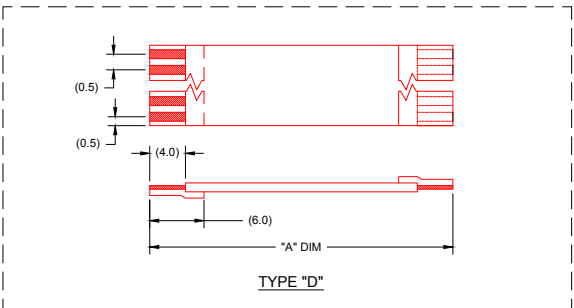

NOTES:
1. NO PRINTING ON JUMPER CABLE UNLESS OTHERWISE SPECIFIED. IF PRINTING IS REQUIRED, THEN IT WOULD BE CONSIDERED A SPECIAL JUMPER CABLE.

REINFORCEMENT LENGTH WAS (6.0) EC NO. USW2012-0098 DRAWN: MFI 2011/09/29	QUALITY SYMBOL	GENERAL TOLERANCES (UNLESS SPECIFIED)	DIMENSION STYLE	SCALE	DESIGN UNITS	THIRD ANGLE PROJECTION	
	▽=0 ◇=0	mm INCH	MM	---	METRIC		
		4 PLACES ±-- ±-- 3 PLACES ±-- ±-- 2 PLACES ±-- ±-- 1 PLACE ±-- ±--	DRAWN BY DATE CHECKED BY DATE APPROVED BY DATE	TITLE	0.50MM CENTER FFC JUMPER CABLE AU PLATING		
		ANGULAR ±1/2°	MATERIAL NO. DATE DRASMUSS 2010/11/30	MOLEX INCORPORATED	SD-15020-001		
	DRAFT WHERE APPLICABLE MUST REMAIN WITHIN DIMENSIONS	SEE CHART	SIZE C	THIS DRAWING CONTAINS INFORMATION THAT IS PROPRIETARY TO MOLEX INCORPORATED AND SHOULD NOT BE USED WITHOUT WRITTEN PERMISSION			
						SHEET NO. 1 OF 2	