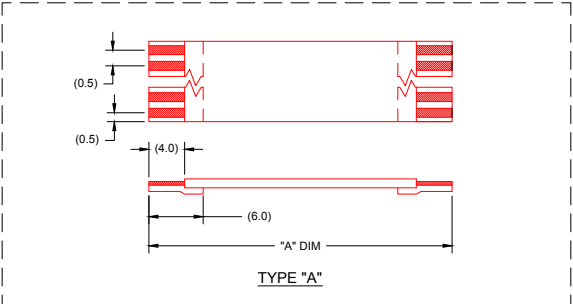

NOTES:
 1. NO PRINTING ON JUMPER CABLE UNLESS OTHERWISE SPECIFIED. IF PRINTING IS REQUIRED, THEN IT WOULD BE CONSIDERED A SPECIAL JUMPER CABLE.

REINFORCEMENT LENGTH WAS (6.0) EC NO. USW2012-0098 DRAWN: MFI 2011/09/29	QUALITY SYMBOL	GENERAL TOLERANCES (UNLESS SPECIFIED)	DIMENSION STYLE	SCALE	DESIGN UNITS	THIRD ANGLE PROJECTION
	▽=0 ∇=0	mm INCH	MM	---	METRIC	
		4 PLACES ±-- ±-- 3 PLACES ±-- ±-- 2 PLACES ±-- ±-- 1 PLACE ±-- ±--	DRAWN BY DATE CHECKED BY DATE APPROVED BY DATE	TITLE	0.50MM CENTER FFC JUMPER CABLE AU PLATING	
		ANGULAR ±1/2°	MATERIAL NO. SEE CHART DATE 2010/11/30	DOCUMENT NO. SD-15020-001	MOLEX INCORPORATED	
	DRAFT WHERE APPLICABLE MUST REMAIN WITHIN DIMENSIONS	SIZE C	THIS DRAWING CONTAINS INFORMATION THAT IS PROPRIETARY TO MOLEX INCORPORATED AND SHOULD NOT BE USED WITHOUT WRITTEN PERMISSION			