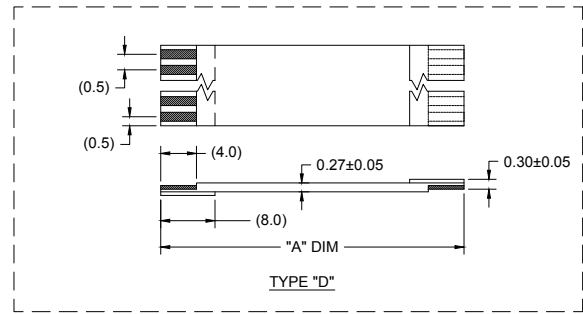

sales@integrated-circuit.com

0.50MM CENTER FFC JUMPER CABLE (HIGH TEMPERATURE) CHART

Table with columns for 'A' DIM., STIFFENER, and various connector types (CKTS: 6, 8, 10, 12, 14, 16, 18, 20, 22, 24, 26, 28, 30, 32, 34, 36, 38, 40, 42, 44, 46, 48, 50) with corresponding part numbers.

NOTES: 1. NO PRINTING ON JUMPER CABLE UNLESS OTHERWISE SPECIFIED. IF PRINTING IS REQUIRED, THEN IT WOULD BE CONSIDERED A SPECIAL JUMPER CABLE.

Specification and title block area including 'SHOW CONTINUOUS INSULATION FOR TAILS', 'QUALITY SYMBOL', 'GENERAL TOLERANCES (UNLESS SPECIFIED)', 'DIMENSION STYLE', 'SCALE', 'DESIGN UNITS', 'THIRD ANGLE PROJECTION', '0.50MM CENTER FFC JUMPER CABLE', 'MOLEX INCORPORATED', 'DRASMUSS 2010/11/17', 'SEE CHART', 'SD-15266-001', and 'SHEET NO. 1 OF 2'.