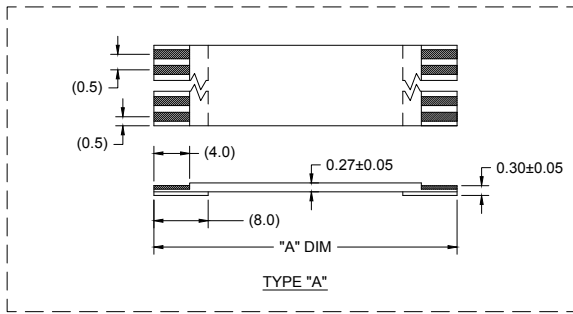

sales@integrated-circuit.com

0.50MM CENTER FFC JUMPER CABLE (HIGH TEMPERATURE) CHART

Table with columns for 'A' DIM., STIFFENER, and various connector types (CKTS: 6, 8, 10, 12, 14, 16, 18, 20, 22, 24, 26, 28, 30, 32, 34, 36, 38, 40, 42, 44, 46, 48, 50) with corresponding part numbers.

NOTES: 1. NO PRINTING ON JUMPER CABLE UNLESS OTHERWISE SPECIFIED. IF PRINTING IS REQUIRED, THEN IT WOULD BE CONSIDERED A SPECIAL JUMPER CABLE.

Specification and title block area including 'SHOW CONTINUOUS INSULATION FOR TAILS', 'QUALITY SYMBOL', 'GENERAL TOLERANCES (UNLESS SPECIFIED)', 'DIMENSION STYLE', 'SCALE', 'DESIGN UNITS', 'THIRD ANGLE PROJECTION', '0.50MM CENTER FFC JUMPER CABLE', 'MOLEX INCORPORATED', 'DRASMUSS 2010/11/17', 'SEE CHART', 'SD-15266-001', and 'SHEET NO. 1 OF 2'.