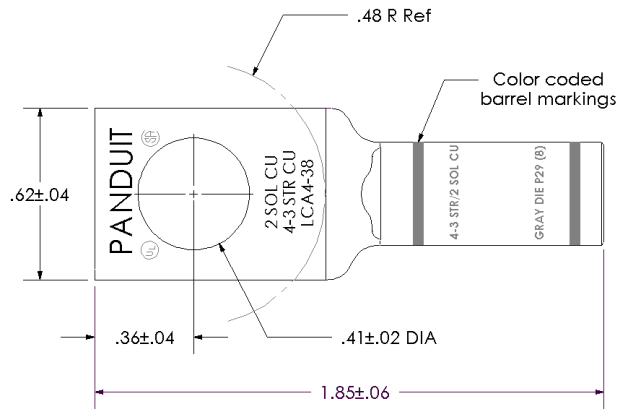

Excellent Integrated System Limited

Stocking Distributor

Click to view price, real time Inventory, Delivery & Lifecycle Information:

[Panduit](#)
[LCA4-38-L](#)

For any questions, you can email us directly:
sales@integrated-circuit.com

THIS COPY IS PROVIDED ON A RESTRICTED BASIS AND IS NOT TO BE USED IN ANY WAY DETRIMENTAL TO THE INTERESTS OF PANDUIT CORP.

Material	High Conductivity Seamless Copper Tube
Plating	Electro-Tin
Wire Size	4 AWG, 3 AWG & 2 SOL
Wire Type	Stranded Copper; Class B: Compact, Compressed or Concentric, Class C: Concentric
Wire Strip Length	7/8 in.
Stud Size	3/8 in.
UL Listed Wire Connector	Yes, for applications up to 35kv. Consult cable manufacturer for voltage stress relief instructions with applications greater than 2000 volts.
UL Temperature Rating	90 ° C
C.S.A Certified Wire Connector	Yes
Panduit Color Code on Barrel	GRAY
Panduit Die Index No. on Barrel	P29
Alternate Industry Die Index No. () on Barrel	(8)

PANDUIT CORP. TINLEY PARK, ILLINOIS

LCA4-38-L
 Copper Lug - One-Hole, Standard Barrel

REV	DATE	BY	CHK	DESCRIPTION	ECN	SCALE	DRAWING NO / CAD FILE
01	2/03	SAC	PWS	EXTENDED WIRE RANGE AND UPDATED STAMPS AND MARKINGS	10543	N/A	LCA4-38-CUST