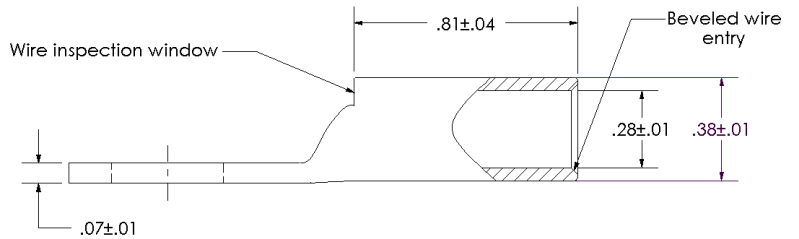

THIS COPY IS PROVIDED ON A RESTRICTED BASIS AND IS NOT TO BE USED IN ANY WAY DETRIMENTAL TO THE INTERESTS OF PANDUIT CORP.

Material	High Conductivity Seamless Copper Tube
Plating	Electro-Tin
Wire Size	4 AWG, 3 AWG & 2 SOL
Wire Type	Stranded Copper; Class B: Compact, Compressed or Concentric, Class C: Concentric
Wire Strip Length	7/8 in.
Stud Size	3/8 in.
UL Listed Wire Connector	Yes, for applications up to 35kv. Consult cable manufacturer for voltage stress relief instructions with applications greater than 2000 volts.
UL Temperature Rating	90 ° C
C.S.A Certified Wire Connector	Yes
Panduit Color Code on Barrel	GRAY
Panduit Die Index No. on Barrel	P29
Alternate Industry Die Index No. () on Barrel	(8)

PANDUIT CORP. TINLEY PARK, ILLINOIS

LCA4-38-L
 Copper Lug - One-Hole, Standard Barrel

REV	DATE	BY	CHK	DESCRIPTION	ECN	SCALE	DRAWING NO / CAD FILE
01	2/03	SAC	PWS	EXTENDED WIRE RANGE AND UPDATED STAMPS AND MARKINGS	10543	N/A	LCA4-38-CUST