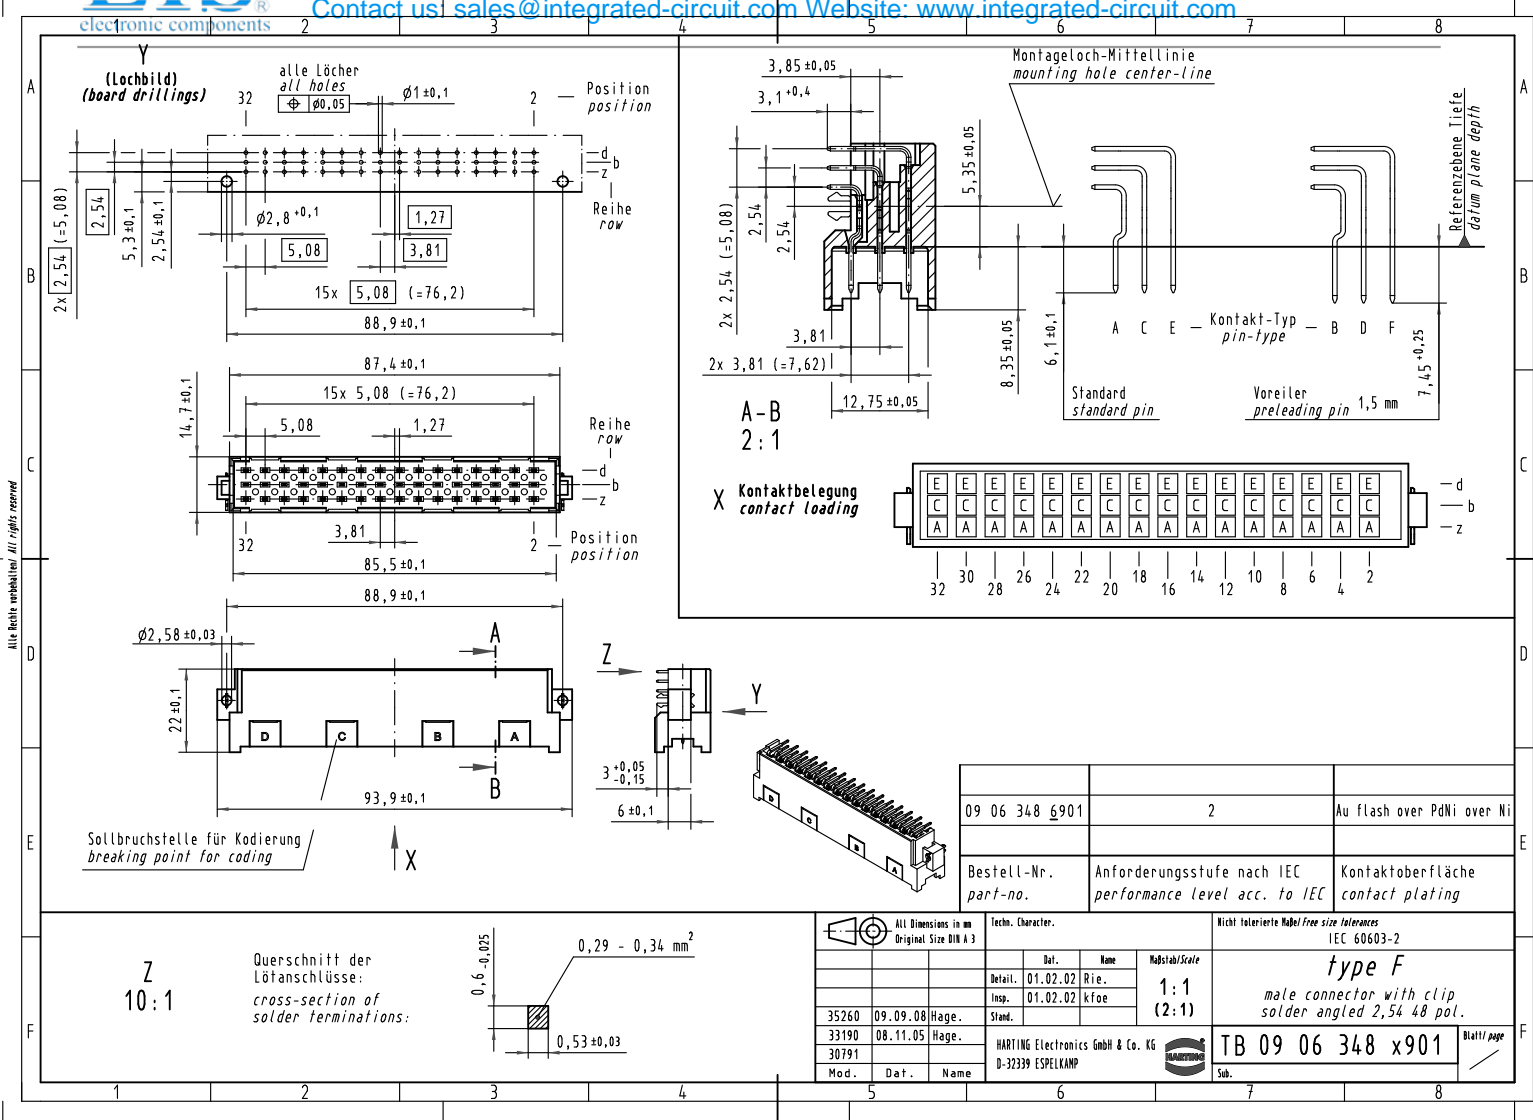

Blatt / page