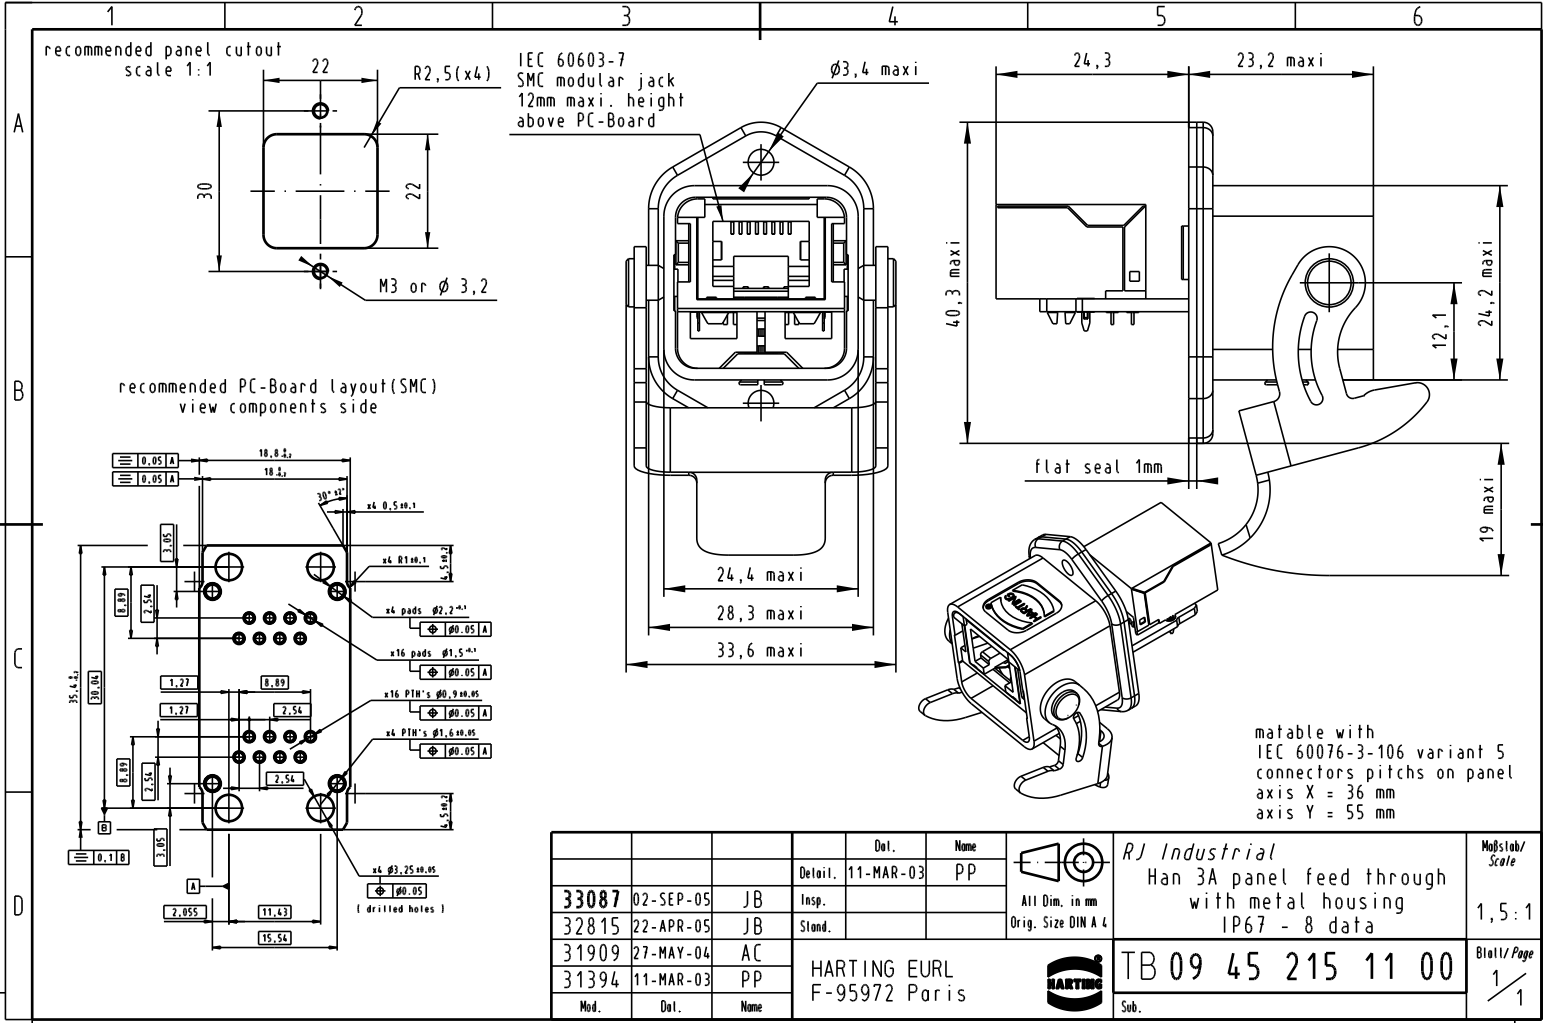

Alle Rechte vorbehalten/ All rights reserved

Mod.	Del.	Name	Del.	Name	 RJ Industrial Han 3A panel feed through with metal housing IP67 - 8 data	Moßstab/ Scale
33087	02-SEP-05	JB	Detail.	11-MAR-03		PP
32815	22-APR-05	JB	Insp.			All Dim. in mm Orig. Size DIN A 4
31909	27-MAY-04	AC	Stand.			
31394	11-MAR-03	PP				
			HARTING EURL F-95972 Paris			TB 09 45 215 11 00 Blatt/ Page 1 / 1