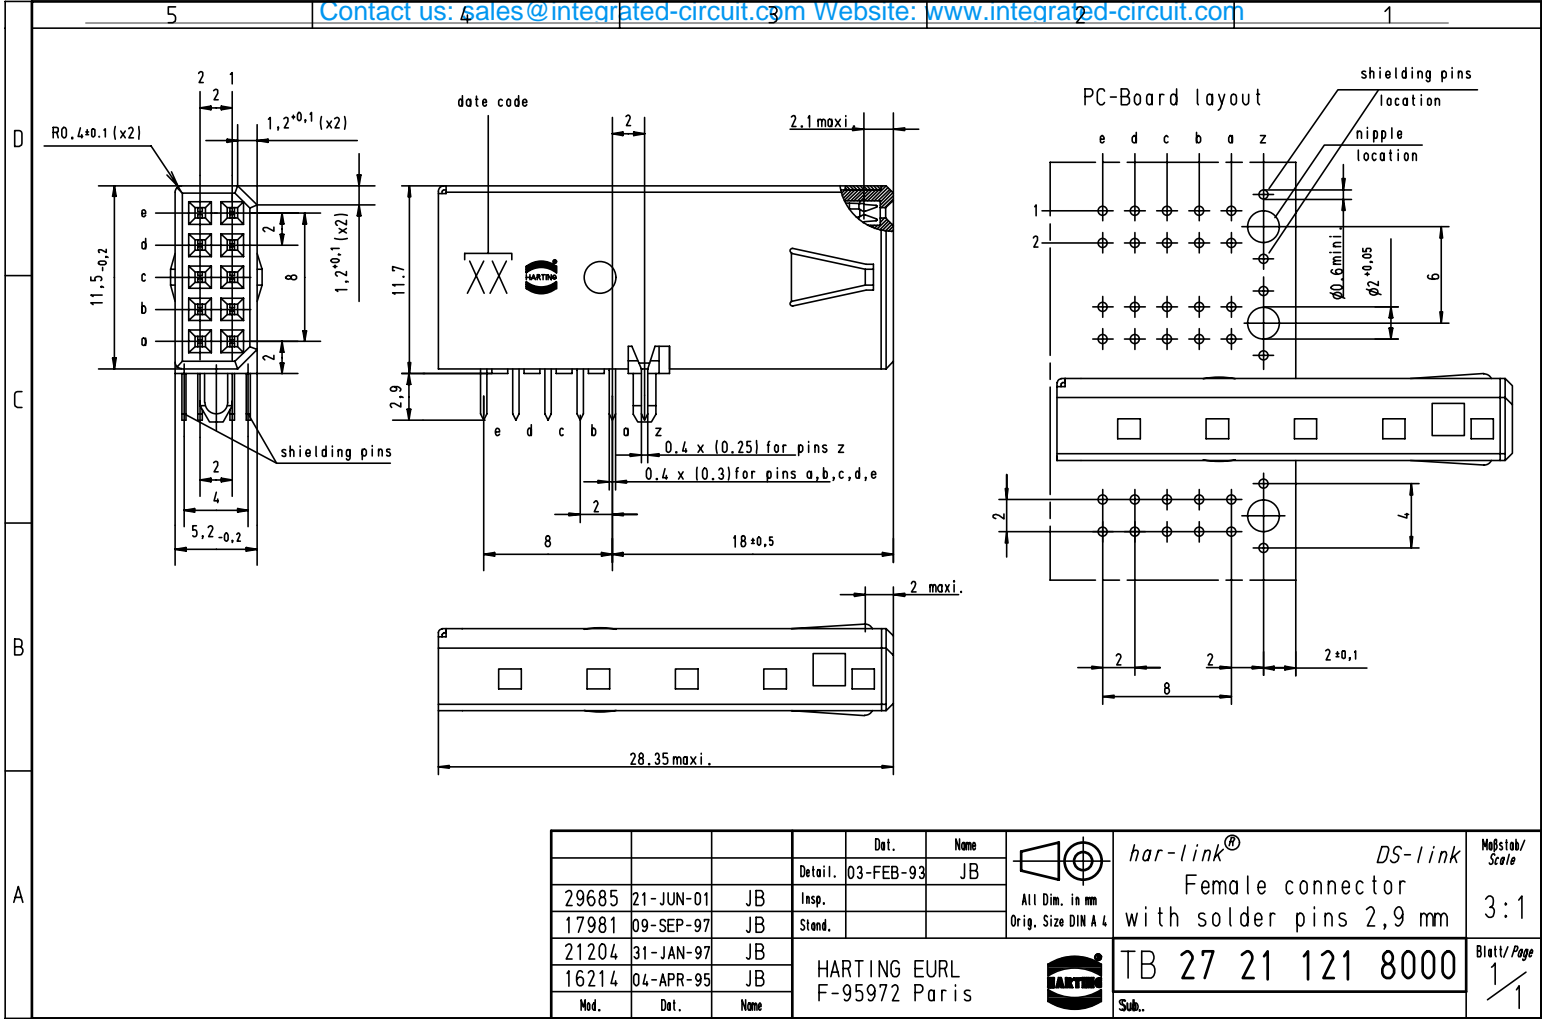

Distributor of Harting: Excellent Integrated System Limited

Datasheet of 27211218000 - Connector 10 Position 0.079" (2.00mm) Through Hole, Right Angle

Contact us: sales@integrated-circuit.com Website: www.integrated-circuit.com

sales@integrated-circuit.com

Mod.	Det.	Name	Det.	Name	 har-link® DS-link Female connector with solder pins 2,9 mm	Maßstab/ Scale 3:1
			Detail.	03-FEB-93		
29685	21-JUN-01	JB	Insp.			
17981	09-SEP-97	JB	Stand.			
21204	31-JAN-97	JB	HARTING EURL F-95972 Paris		 TB 27 21 121 8000	Blatt/ Page 1 / 1
16214	04-APR-95	JB				