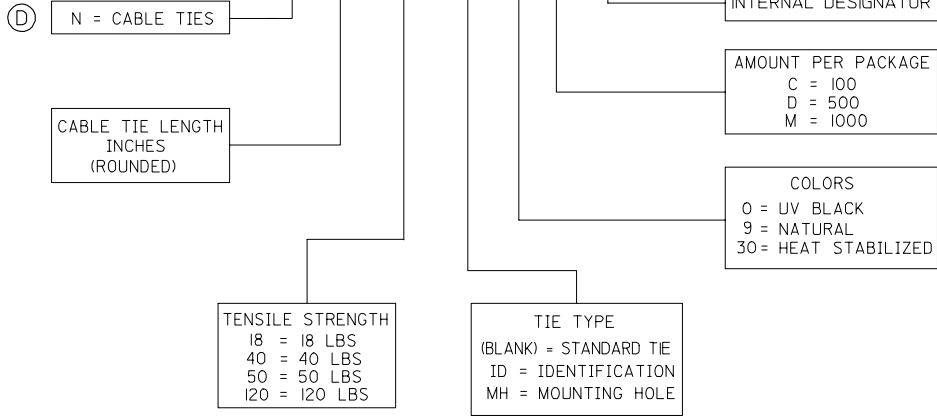

Excellent Integrated System Limited

Stocking Distributor

Click to view price, real time Inventory, Delivery & Lifecycle Information:

[Molex Connector Corporation](#)
[0192520132](#)

For any questions, you can email us directly:

sales@integrated-circuit.com

10 9 8 7 6 5 4 3 2 19252

N-07-50-MH-9-C-XX

SALES DRAWING

REMOVE BASE INFO EC. NO. ETZ007-0295 DRAWN: IRONMAN0207/02/13 CHKD: JMACNEIL 2007/02/13 APPR: JMACNEIL 2007/02/14	QUALITY SYMBOLS ▽.0 ▽.0	GENERAL TOLERANCES (UNLESS SPECIFIED)		SCALE NTS	DESIGN UNITS INCH	THIRD ANGLE PROJECTION	REVISE ON CAD ONLY	
		4 PLACES ±--- ±---	3 PLACES ±--- ±---	DIMENSION STYLE IN/MM		TITLE 19252 SERIES ENGINEERING NUMBERS CABLE TIES		
		2 PLACES ±--- ±---	1 PLACE ±--- ±---	DRAWN BY B.ENDERL	DATE 04/05/11	MOLEX INCORPORATED		
		ANGULAR ±---°		CHECKED BY H.BEITZL	DATE 04/05/11	MATERIAL NO. SEE CHART	DOCUMENT NO. SD-19252-001	SHEET NO. 1 OF 1
DRAFT WHERE APPLICABLE MUST REMAIN WITHIN DIMENSIONS		APPROVED BY R.DEROSS		DATE 04/05/11	THIS DRAWING CONTAINS INFORMATION THAT IS PROPRIETARY TO MOLEX INCORPORATED AND SHOULD NOT BE USED WITHOUT WRITTEN PERMISSION			