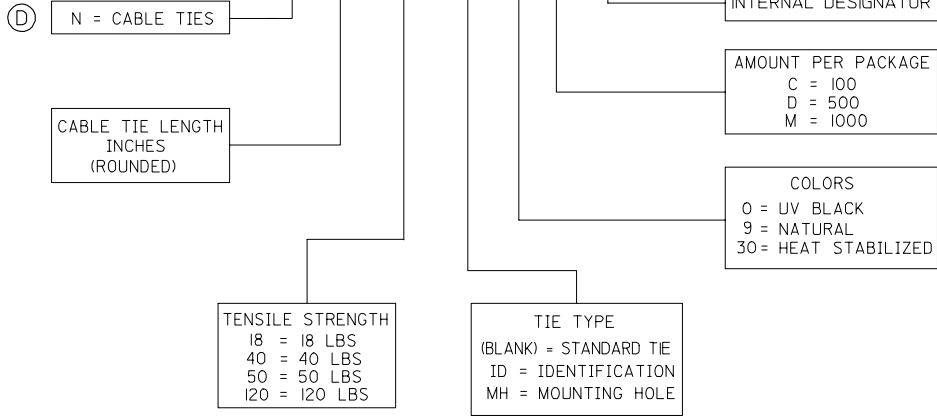

Excellent Integrated System Limited

Stocking Distributor

Click to view price, real time Inventory, Delivery & Lifecycle Information:

[Molex Connector Corporation](#)
[0192520143](#)

For any questions, you can email us directly:

sales@integrated-circuit.com

10 9 8 7 6 5 4 3 2 19252

N-07-50-MH-9-C-XX

SALES DRAWING

REMOVE BASE INFO EC. NO. ETZ007-0295 DRAWN: IRONMAN/02/13 CHKD: JMACNEIL 2007/02/13 APPR: JMACNEIL 2007/02/14	QUALITY SYMBOLS ▽.0 ▽.0	GENERAL TOLERANCES (UNLESS SPECIFIED)		SCALE	DESIGN UNITS	THIRD ANGLE PROJECTION	REVISE ON CAD ONLY	
		4 PLACES	±---	±---	NTS			INCH
		3 PLACES	±---	±---	DIMENSION STYLE		MOLEX INCORPORATED	19252 SERIES ENGINEERING NUMBERS CABLE TIES
		2 PLACES	±---	±---	IN/MM			
1 PLACE	±---	±---	DRAWN BY	DATE				
D	REV	DRAFT WHERE APPLICABLE MUST REMAIN WITHIN DIMENSIONS		APPROVED BY	DATE	MATERIAL NO.	DOCUMENT NO.	SHEET NO.
				R.DEROSS	04/05/11	SEE CHART	SD-19252-001	1 OF 1
		THIS DRAWING CONTAINS INFORMATION THAT IS PROPRIETARY TO MOLEX INCORPORATED AND SHOULD NOT BE USED WITHOUT WRITTEN PERMISSION						