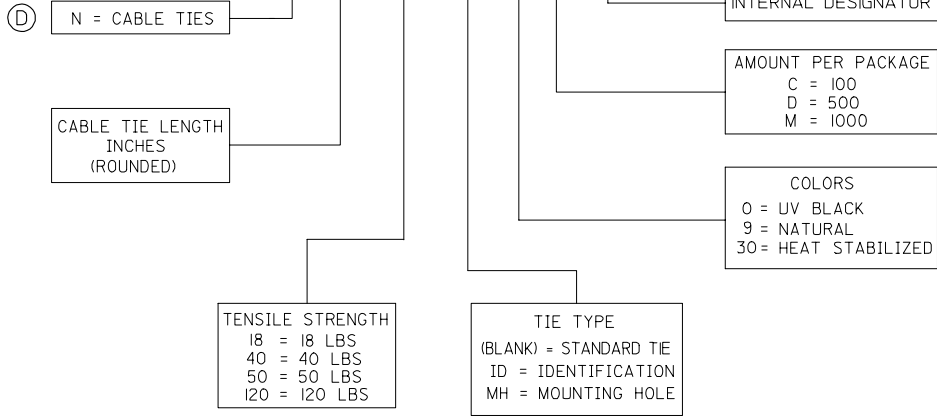

## Excellent Integrated System Limited

Stocking Distributor

Click to view price, real time Inventory, Delivery & Lifecycle Information:

[Molex Connector Corporation](#)  
[0192520149](#)

For any questions, you can email us directly:

[sales@integrated-circuit.com](mailto:sales@integrated-circuit.com)

10 9 8 7 6 5 4 3 2 19252

N-07-50-MH-9-C-XX

SALES DRAWING

REMOVE BASE INFO EC. NO. ETZ007-0295 DRAWN: IRONMAN0207/02/13 CHKD: J.MACNEIL 2007/02/13 APPR: J.MACNEIL 2007/02/14	QUALITY SYMBOLS ▽.0 ▽.0	GENERAL TOLERANCES (UNLESS SPECIFIED)		SCALE	DESIGN UNITS	THIRD ANGLE PROJECTION	REVISE ON CAD ONLY	
		4 PLACES	±---	±---	NTS			INCH
		3 PLACES	±---	±---	DIMENSION STYLE		MOLEX INCORPORATED	19252 SERIES ENGINEERING NUMBERS CABLE TIES
		2 PLACES	±---	±---	IN/MM			
1 PLACE	±---	±---	DRAWN BY	DATE				
D	REV	DRAFT WHERE APPLICABLE MUST REMAIN WITHIN DIMENSIONS		ANGULAR	±---	°		
				APPROVED BY	DATE	MATERIAL NO.	DOCUMENT NO.	
				R.DEROSS	04/05/11	SEE CHART	SD-19252-001	SHEET NO. 1 OF 1
THIS DRAWING CONTAINS INFORMATION THAT IS PROPRIETARY TO MOLEX INCORPORATED AND SHOULD NOT BE USED WITHOUT WRITTEN PERMISSION								