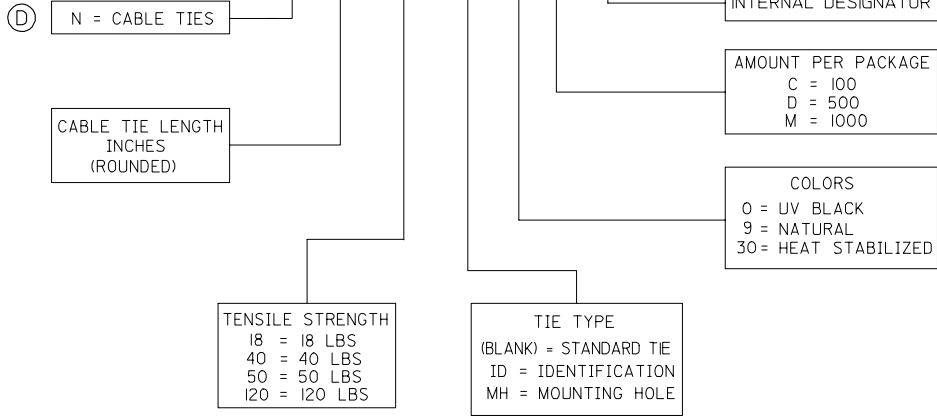

Excellent Integrated System Limited

Stocking Distributor

Click to view price, real time Inventory, Delivery & Lifecycle Information:

[Molex Connector Corporation](#)
[0192520153](#)

For any questions, you can email us directly:

sales@integrated-circuit.com

10 9 8 7 6 5 4 3 2 19252

N-07-50-MH-9-C-XX

SALES DRAWING

REMOVE BASE INFO EC. NO. ETZ007-0295 DRAWN: IRONMAN/02/13 CHKD: J.MACNEIL 2007/02/13 APPR: J.MACNEIL 2007/02/14	QUALITY SYMBOLS ▽.0 ▽.0	GENERAL TOLERANCES (UNLESS SPECIFIED)		SCALE	DESIGN UNITS	THIRD ANGLE PROJECTION	REVISE ON CAD ONLY
		4 PLACES ±--- ±---	3 PLACES ±--- ±---	NTS	INCH		
				DIMENSION STYLE		TITLE	
		DRAFT WHERE APPLICABLE MUST REMAIN WITHIN DIMENSIONS		ANGULAR ±---°	1 PLACE ±--- ±---	2 PLACES ±--- ±---	3 PLACES ±--- ±---
D	REV	APPROVED BY R.DEROSS		DATE 04/05/11	MATERIAL NO. SEE CHART		DOCUMENT NO. SD-19252-001
				H.BEITZL		MOLEX INCORPORATED	
				DATE 04/05/11		SHEET NO. 1 OF 1	
THIS DRAWING CONTAINS INFORMATION THAT IS PROPRIETARY TO MOLEX INCORPORATED AND SHOULD NOT BE USED WITHOUT WRITTEN PERMISSION							