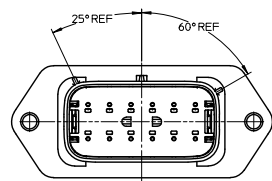

sales@integrated-circuit.com

MATERIAL NUMBER	WIRE GAGE	GASKET	KEYING OPTION	COLOR
194351211	16-14	YES	A	BLACK
194351212	22-18	YES	A	BLACK
194351213	16-14	NO	A	BLACK
194351214	22-18	NO	A	BLACK
194351216	16-14	YES	B	GRAY
194351217	22-18	YES	B	GRAY
194351218	16-14	NO	B	GRAY
194351219	22-18	NO	B	GRAY
194351221	16-14	YES	C	BROWN
194351222	22-18	YES	C	BROWN
194351223	16-14	NO	C	BROWN
194351224	22-18	NO	C	BROWN
194351226	16-14	YES	D	GREEN
194351227	22-18	YES	D	GREEN
194351228	16-14	NO	D	GREEN
194351229	22-18	NO	D	GREEN

- NOTES:
- MATERIALS:
HOUSING: POLYESTER (PBT), GLASS FILLED, UL94 V-0,
COLOR: SEE CHART
SEAL: SILICONE RUBBER,
GASKET: EPDM RUBBER.
 - PRODUCT SPECIFICATION: PS-1947-001
 - PACKAGING SPECIFICATION: PK-19435-001
GASKETS, IF REQUIRED FOR THE ASSEMBLIES,
ARE BULK PACKAGED IN A SEPARATE BAG.
 - MATES WITH 19418 SERIES RECEPTACLE ASSEMBLIES.
 - USE CONNECTOR WITH MALE CRIMP TERMINAL, SERIES 19417.
 - RECOMMENDED MOUNTING HARDWARE: (2x) 10 X .62/15.8 LONG PLASTIC
THREAD CUTTING SCREWS, RECOMMENDED TORQUE 15-17 IN.-LBS.
SUGGESTED SOURCE: ITW SHAKEPROOF INDUSTRIAL BOSSCREW OR EQUIVALENT.

QUALITY SYMBOLS	GENERAL TOLERANCES (UNLESS SPECIFIED)	DIMENSION STYLE		SCALE	DESIGN UNITS	THIRD ANGLE PROJECTION
		IN/MM	IN/CH			
4 PLACES ± .015	mm	INCH	DATE	TITLE	12 WAY SEALED PLUG PANEL MOUNT ASSEMBLY, 22-14 AWG, A-D POLARIZATION MOLEX INCORPORATED	
3 PLACES ± .015	DATE	DATE	DATE			
2 PLACES ± 0.38	DATE	DATE	DATE			
1 PLACE ± .015	DATE	DATE	DATE			
ANGULAR ± 2°	DRAFT WHERE APPLICABLE MUST REMAIN WITHIN DIMENSIONS		SEE CHART		THIS DRAWING CONTAINS INFORMATION THAT IS PROPRIETARY TO MOLEX INCORPORATED AND SHOULD NOT BE USED WITHOUT WRITTEN PERMISSION	