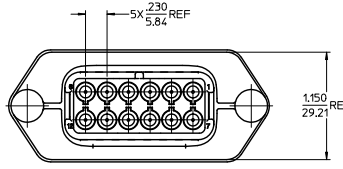

sales@integrated-circuit.com

MATERIAL NUMBER	WIRE GAGE	GASKET	KEYING OPTION	COLOR
194351211	16-14	YES	A	BLACK
194351212	22-18	YES	A	BLACK
194351213	16-14	NO	A	BLACK
194351214	22-18	NO	A	BLACK
194351216	16-14	YES	B	GRAY
194351217	22-18	YES	B	GRAY
194351218	16-14	NO	B	GRAY
194351219	22-18	NO	B	GRAY
194351221	16-14	YES	C	BROWN
194351222	22-18	YES	C	BROWN
194351223	16-14	NO	C	BROWN
194351224	22-18	NO	C	BROWN
194351226	16-14	YES	D	GREEN
194351227	22-18	YES	D	GREEN
194351228	16-14	NO	D	GREEN
194351229	22-18	NO	D	GREEN

- NOTES:
- MATERIALS:
HOUSING: POLYESTER (PBT), GLASS FILLED, UL94 V-0,
COLOR: SEE CHART
SEAL: SILICONE RUBBER,
GASKET: EPDM RUBBER.
 - PRODUCT SPECIFICATION: PS-1947-001
 - PACKAGING SPECIFICATION: PK-19435-001
GASKETS, IF REQUIRED FOR THE ASSEMBLIES,
ARE BULK PACKAGED IN A SEPARATE BAG.
 - MATES WITH 19418 SERIES RECEPTACLE ASSEMBLIES.
 - USE CONNECTOR WITH MALE CRIMP TERMINAL, SERIES 19417.
 - RECOMMENDED MOUNTING HARDWARE: (2x) 10 X .62/15.8 LONG PLASTIC
THREAD CUTTING SCREWS, RECOMMENDED TORQUE 15-17 IN.-LBS.
SUGGESTED SOURCE: ITW SHAKEPROOF INDUSTRIAL BOSSCREW OR EQUIVALENT.

QUALITY SYMBOLS	GENERAL TOLERANCES (UNLESS SPECIFIED)	DIMENSION STYLE		SCALE	DESIGN UNITS	THIRD ANGLE PROJECTION
		IN/MM	IN/CH			
4 PLACES ± .015	mm	INCH	DATE	TITLE	12 WAY SEALED PLUG PANEL MOUNT ASSEMBLY, 22-14 AWG, A-D POLARIZATION MOLEX INCORPORATED	
3 PLACES ± .015	DATE	DATE	DATE			
2 PLACES ± 0.38	DATE	DATE	DATE			
1 PLACE ± .015	DATE	DATE	DATE			
ANGULAR ± 2°	DRAFT WHERE APPLICABLE MUST REMAIN WITHIN DIMENSIONS		SEE CHART		THIS DRAWING CONTAINS INFORMATION THAT IS PROPRIETARY TO MOLEX INCORPORATED AND SHOULD NOT BE USED WITHOUT WRITTEN PERMISSION	