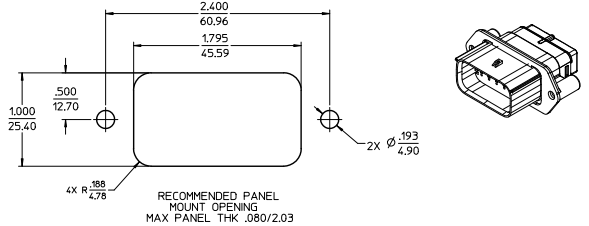

sales@integrated-circuit.com

MATERIAL NUMBER	WIRE GAGE	GASKET	KEYING OPTION	COLOR
194351211	16-14	YES	A	BLACK
194351212	22-18	YES	A	BLACK
194351213	16-14	NO	A	BLACK
194351214	22-18	NO	A	BLACK
194351216	16-14	YES	B	GRAY
194351217	22-18	YES	B	GRAY
194351218	16-14	NO	B	GRAY
194351219	22-18	NO	B	GRAY
194351221	16-14	YES	C	BROWN
194351222	22-18	YES	C	BROWN
194351223	16-14	NO	C	BROWN
194351224	22-18	NO	C	BROWN
194351226	16-14	YES	D	GREEN
194351227	22-18	YES	D	GREEN
194351228	16-14	NO	D	GREEN
194351229	22-18	NO	D	GREEN

- NOTES:
- MATERIALS:
HOUSING: POLYESTER (PBT), GLASS FILLED, UL94 V-0,
COLOR: SEE CHART
SEAL: SILICONE RUBBER,
GASKET: EPDM RUBBER.
 - PRODUCT SPECIFICATION: PS-1947-001
 - PACKAGING SPECIFICATION: PK-19435-001
GASKETS, IF REQUIRED FOR THE ASSEMBLIES,
ARE BULK PACKAGED IN A SEPARATE BAG.
 - MATES WITH 19418 SERIES RECEPTACLE ASSEMBLIES.
 - USE CONNECTOR WITH MALE CRIMP TERMINAL, SERIES 19417.
 - RECOMMENDED MOUNTING HARDWARE: (2x) 10 X .62/15.8 LONG PLASTIC
THREAD CUTTING SCREWS, RECOMMENDED TORQUE 15-17 IN.-LBS.
SUGGESTED SOURCE: ITW SHAKEPROOF INDUSTRIAL BOSSCREW OR EQUIVALENT.

QUALITY SYMBOLS	GENERAL TOLERANCES (UNLESS SPECIFIED)	DIMENSION STYLE		SCALE	DESIGN UNITS	THIRD ANGLE PROJECTION
		IN/MM	IN/CH			
4 PLACES ± .015	mm	INCH	DATE	TITLE	12 WAY SEALED PLUG PANEL MOUNT ASSEMBLY, 22-14 AWG, A-D POLARIZATION MOLEX INCORPORATED	
3 PLACES ± .015	DATE	DATE	DATE			
2 PLACES ± 0.38	DATE	DATE	DATE			
1 PLACE ± .015	DATE	DATE	DATE			
ANGULAR ± 2°	DRAFT WHERE APPLICABLE MUST REMAIN WITHIN DIMENSIONS		SEE CHART		THIS DRAWING CONTAINS INFORMATION THAT IS PROPRIETARY TO MOLEX INCORPORATED AND SHOULD NOT BE USED WITHOUT WRITTEN PERMISSION	