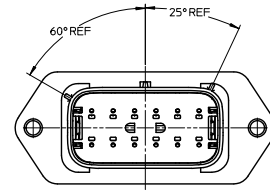

sales@integrated-circuit.com

MATERIAL NUMBER	WIRE GAGE	GASKET	KEYING OPTION	COLOR
194351211	16-14	YES	A	BLACK
194351212	22-18	YES	A	BLACK
194351213	16-14	NO	A	BLACK
194351214	22-18	NO	A	BLACK
194351216	16-14	YES	B	GRAY
194351217	22-18	YES	B	GRAY
194351218	16-14	NO	B	GRAY
194351219	22-18	NO	B	GRAY
194351221	16-14	YES	C	BROWN
194351222	22-18	YES	C	BROWN
194351223	16-14	NO	C	BROWN
194351224	22-18	NO	C	BROWN
194351226	16-14	YES	D	GREEN
194351227	22-18	YES	D	GREEN
194351228	16-14	NO	D	GREEN
194351229	22-18	NO	D	GREEN

- NOTES:
- MATERIALS:
HOUSING: POLYESTER (PBT), GLASS FILLED, UL94 V-0,
COLOR: SEE CHART
SEAL: SILICONE RUBBER,
GASKET: EPDM RUBBER.
 - PRODUCT SPECIFICATION: PS-1947-001
 - PACKAGING SPECIFICATION: PK-19435-001
GASKETS, IF REQUIRED FOR THE ASSEMBLIES,
ARE BULK PACKAGED IN A SEPARATE BAG.
 - MATES WITH 19418 SERIES RECEPTACLE ASSEMBLIES.
 - USE CONNECTOR WITH MALE CRIMP TERMINAL, SERIES 19417.
 - RECOMMENDED MOUNTING HARDWARE: (2x) 10 X .62/15.8 LONG PLASTIC
THREAD CUTTING SCREWS, RECOMMENDED TORQUE 15-17 IN.-LBS.
SUGGESTED SOURCE: ITW SHAKEPROOF INDUSTRIAL BOSSCREW OR EQUIVALENT.

QUALITY SYMBOLS	GENERAL TOLERANCES (UNLESS SPECIFIED)	DIMENSION STYLE		SCALE	DESIGN UNITS	THIRD ANGLE PROJECTION
		IN/MM	IN/CH			
4 PLACES ± .015	mm	INCH	DATE	TITLE	12 WAY SEALED PLUG PANEL MOUNT ASSEMBLY, 22-14 AWG, A-D POLARIZATION MOLEX INCORPORATED	
3 PLACES ± .015	DATE	DATE	DATE			
2 PLACES ± 0.38	DATE	DATE	DATE			
1 PLACE ± .015	DATE	DATE	DATE			
ANGULAR ± 2°	DRAFT WHERE APPLICABLE MUST REMAIN WITHIN DIMENSIONS		SEE CHART		THIS DRAWING CONTAINS INFORMATION THAT IS PROPRIETARY TO MOLEX INCORPORATED AND SHOULD NOT BE USED WITHOUT WRITTEN PERMISSION	