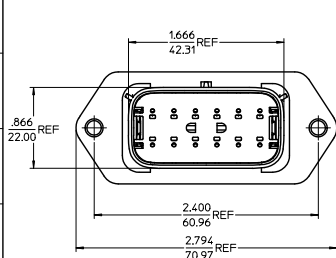

sales@integrated-circuit.com

MATERIAL NUMBER	WIRE GAGE	GASKET	KEYING OPTION	COLOR
194351211	16-14	YES	A	BLACK
194351212	22-18	YES	A	BLACK
194351213	16-14	NO	A	BLACK
194351214	22-18	NO	A	BLACK
194351216	16-14	YES	B	GRAY
194351217	22-18	YES	B	GRAY
194351218	16-14	NO	B	GRAY
194351219	22-18	NO	B	GRAY
194351221	16-14	YES	C	BROWN
194351222	22-18	YES	C	BROWN
194351223	16-14	NO	C	BROWN
194351224	22-18	NO	C	BROWN
194351226	16-14	YES	D	GREEN
194351227	22-18	YES	D	GREEN
194351228	16-14	NO	D	GREEN
194351229	22-18	NO	D	GREEN

- NOTES:
- MATERIALS:
HOUSING: POLYESTER (PBT), GLASS FILLED, UL94 V-0,
COLOR: SEE CHART
SEAL: SILICONE RUBBER,
GASKET: EPDM RUBBER.
 - PRODUCT SPECIFICATION: PS-1947-001
 - PACKAGING SPECIFICATION: PK-19435-001
GASKETS, IF REQUIRED FOR THE ASSEMBLIES,
ARE BULK PACKAGED IN A SEPARATE BAG.
 - MATES WITH 19418 SERIES RECEPTACLE ASSEMBLIES.
 - USE CONNECTOR WITH MALE CRIMP TERMINAL, SERIES 19417.
 - RECOMMENDED MOUNTING HARDWARE: (2x) 10 X .62/15.8 LONG PLASTIC
THREAD CUTTING SCREWS, RECOMMENDED TORQUE 15-17 IN.-LBS.
SUGGESTED SOURCE: ITW SHAKEPROOF INDUSTRIAL BOSSCREW OR EQUIVALENT.

QUALITY SYMBOLS	GENERAL TOLERANCES (UNLESS SPECIFIED)	DIMENSION STYLE		SCALE	DESIGN UNITS	THIRD ANGLE PROJECTION
		IN/MM	IN/CH			
4 PLACES ± .015	mm	INCH	DATE	TITLE	12 WAY SEALED PLUG PANEL MOUNT ASSEMBLY, 22-14 AWG, A-D POLARIZATION MOLEX INCORPORATED	
3 PLACES ± .015	DATE	DATE	DATE			
2 PLACES ± 0.38	DATE	DATE	DATE			
1 PLACE ± .015	DATE	DATE	DATE			
ANGULAR ± 2°	DRAFT WHERE APPLICABLE MUST REMAIN WITHIN DIMENSIONS		SEE CHART		THIS DRAWING CONTAINS INFORMATION THAT IS PROPRIETARY TO MOLEX INCORPORATED AND SHOULD NOT BE USED WITHOUT WRITTEN PERMISSION	