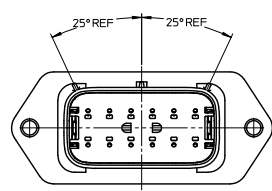

sales@integrated-circuit.com

MATERIAL NUMBER	WIRE GAGE	GASKET	KEYING OPTION	COLOR
194351211	16-14	YES	A	BLACK
194351212	22-18	YES	A	BLACK
194351213	16-14	NO	A	BLACK
194351214	22-18	NO	A	BLACK
194351216	16-14	YES	B	GRAY
194351217	22-18	YES	B	GRAY
194351218	16-14	NO	B	GRAY
194351219	22-18	NO	B	GRAY
194351221	16-14	YES	C	BROWN
194351222	22-18	YES	C	BROWN
194351223	16-14	NO	C	BROWN
194351224	22-18	NO	C	BROWN
194351226	16-14	YES	D	GREEN
194351227	22-18	YES	D	GREEN
194351228	16-14	NO	D	GREEN
194351229	22-18	NO	D	GREEN

- NOTES:
- MATERIALS:
HOUSING: POLYESTER (PBT), GLASS FILLED, UL94 V-0,
COLOR: SEE CHART
SEAL: SILICONE RUBBER,
GASKET: EPDM RUBBER.
 - PRODUCT SPECIFICATION: PS-1947-001
 - PACKAGING SPECIFICATION: PK-19435-001
GASKETS, IF REQUIRED FOR THE ASSEMBLIES,
ARE BULK PACKAGED IN A SEPARATE BAG.
 - MATES WITH 19418 SERIES RECEPTACLE ASSEMBLIES.
 - USE CONNECTOR WITH MALE CRIMP TERMINAL, SERIES 19417.
 - RECOMMENDED MOUNTING HARDWARE: (2x) 10 X .62/15.8 LONG PLASTIC
THREAD CUTTING SCREWS, RECOMMENDED TORQUE 15-17 IN.-LBS.
SUGGESTED SOURCE: ITW SHAKEPROOF INDUSTRIAL BOSSCREW OR EQUIVALENT.

QUALITY SYMBOLS	GENERAL TOLERANCES (UNLESS SPECIFIED)	DIMENSION STYLE		SCALE	DESIGN UNITS	THIRD ANGLE PROJECTION
		IN/MM	IN/CH			
4 PLACES ± .015	mm	INCH	DATE	TITLE	12 WAY SEALED PLUG PANEL MOUNT ASSEMBLY, 22-14 AWG, A-D POLARIZATION MOLEX INCORPORATED	
3 PLACES ± .015	DATE	DATE	DATE			
2 PLACES ± 0.38	DATE	DATE	DATE			
1 PLACE ± .015	DATE	DATE	DATE			
ANGULAR ± 2°	DRAFT WHERE APPLICABLE MUST REMAIN WITHIN DIMENSIONS		SEE CHART		THIS DRAWING CONTAINS INFORMATION THAT IS PROPRIETARY TO MOLEX INCORPORATED AND SHOULD NOT BE USED WITHOUT WRITTEN PERMISSION	