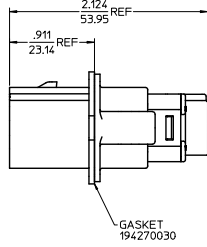

sales@integrated-circuit.com

MATERIAL NUMBER	WIRE GAGE	GASKET	KEYING OPTION	COLOR
194351211	16-14	YES	A	BLACK
194351212	22-18	YES	A	BLACK
194351213	16-14	NO	A	BLACK
194351214	22-18	NO	A	BLACK
194351216	16-14	YES	B	GRAY
194351217	22-18	YES	B	GRAY
194351218	16-14	NO	B	GRAY
194351219	22-18	NO	B	GRAY
194351221	16-14	YES	C	BROWN
194351222	22-18	YES	C	BROWN
194351223	16-14	NO	C	BROWN
194351224	22-18	NO	C	BROWN
194351226	16-14	YES	D	GREEN
194351227	22-18	YES	D	GREEN
194351228	16-14	NO	D	GREEN
194351229	22-18	NO	D	GREEN

- NOTES:
- MATERIALS:
HOUSING: POLYESTER (PBT), GLASS FILLED, UL94 V-0,
COLOR: SEE CHART
SEAL: SILICONE RUBBER,
GASKET: EPDM RUBBER.
 - PRODUCT SPECIFICATION: PS-1947-001
 - PACKAGING SPECIFICATION: PK-19435-001
GASKETS, IF REQUIRED FOR THE ASSEMBLIES,
ARE BULK PACKAGED IN A SEPARATE BAG.
 - MATES WITH 19418 SERIES RECEPTACLE ASSEMBLIES.
 - USE CONNECTOR WITH MALE CRIMP TERMINAL, SERIES 19417.
 - RECOMMENDED MOUNTING HARDWARE: (2x) 10 X .62/15.8 LONG PLASTIC
THREAD CUTTING SCREWS, RECOMMENDED TORQUE 15-17 IN.-LBS.
SUGGESTED SOURCE: ITW SHAKEPROOF INDUSTRIAL BOSSCREW OR EQUIVALENT.

QUALITY SYMBOLS	GENERAL TOLERANCES (UNLESS SPECIFIED)	DIMENSION STYLE		SCALE	DESIGN UNITS	THIRD ANGLE PROJECTION
		IN/MM	IN/CH			
4 PLACES ± .015	mm	INCH	DATE	TITLE	12 WAY SEALED PLUG PANEL MOUNT ASSEMBLY, 22-14 AWG, A-D POLARIZATION MOLEX INCORPORATED	
3 PLACES ± .015	DATE	DATE	DATE			
2 PLACES ± 0.38	DATE	DATE	DATE			
1 PLACE ± .015	DATE	DATE	DATE			
ANGULAR ± 2°	DRAFT WHERE APPLICABLE MUST REMAIN WITHIN DIMENSIONS		SEE CHART		THIS DRAWING CONTAINS INFORMATION THAT IS PROPRIETARY TO MOLEX INCORPORATED AND SHOULD NOT BE USED WITHOUT WRITTEN PERMISSION	