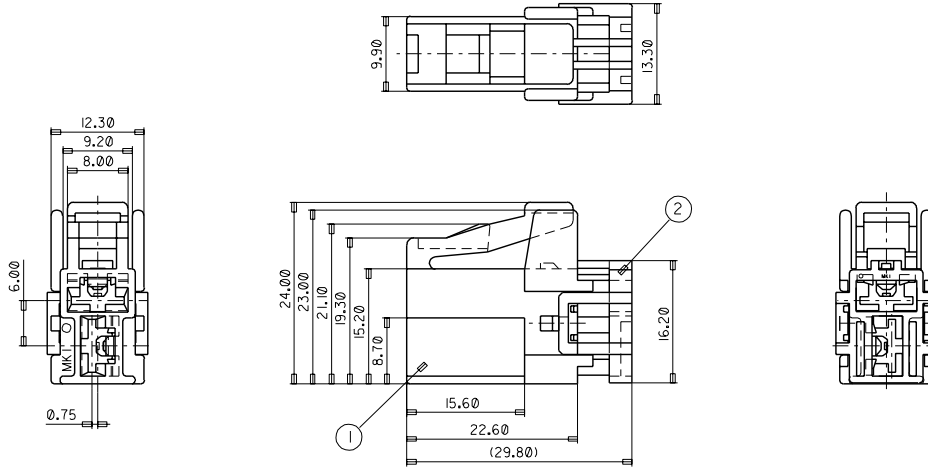

sales@integrated-circuit.com

ENG. NO. SD 35270-0210
EDP NO.
SIMILAR ITEM
PROJECT NO.

	P/NO.	PART NAME	MATERIAL
①	35270-0290	POWERMATE FEMALE HS'G 2P	PBT
②	35271-0280	POWERMATE FEMALE TPA 2P	PBT

• APPLICABLE TERMINAL : 35427-97**,98**,99**
35430-1700,1800,1900

		MATERIAL SEE TABLE		molex MOLEX-KOREA CO.,LTD.	
		GENERAL TOLERANCE DIMENSION : ± 0.20 ANGLE :		DRAWN BY 961114 J.K.OH	
		DIMENSION CLASSIFICATION ▽ : CRITICAL ▼ : MAJOR ◁ : REFERENCE		CHK'D BY APP'D BY	
A	NEW RELEASE	971114	ASS'Y PART DESCRIPTION ENG. NO.	TITLE: POWERMATE FEMALE ASS'Y -2P	
LTR	REVISION RECORD	ECN	DATE	SCALE 2 : 1	
REVISE ONLY ON CAD SYSTEM				SHEET 1 / 1	
				REV A	
				ENG. NO. SD 35270-0210	