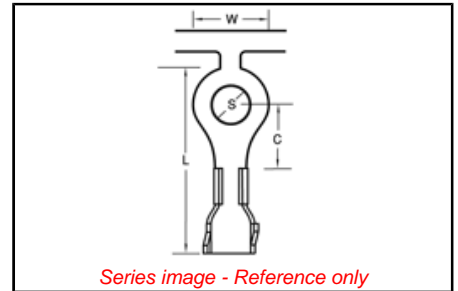

PLEASE CHECK WWW.MOLEX.COM FOR LATEST PART INFORMATION

Part Number: [0190850007](#)
Status: **Active**
Overview: [Solderless Terminals](#)
Description: Open Barrel Ring , Tin-Plated Steel, for 14-18 AWG Wire, Stud Size 6 (M3.5)

Documents:

[Drawing (PDF)](#) [Product Specification PS-19902-011 (PDF)](#)
[Product Specification PS-19902-006 (PDF)](#) [RoHS Certificate of Compliance (PDF)](#)

General

Product Family Ring and Spade Terminals
Series 19085
Crimp Quality Equipment Yes
Mil-Spec N/A
Overview [Solderless Terminals](#)
Product Name N/A
Type Ring
UPC 800755080308

Physical

Barrel Type Open
Insulation None
Material - Plating Mating Tin
Net Weight 2.070/g
Packaging Type Reel
Stud Size 6 (M3.5)
Temperature Range - Operating 149°C
Wire Insulation Diameter N/A
Wire Size AWG 14, 16, 18
Wire Size mm² 0.80-2.00

Electrical

Voltage - Maximum 2000V

Material Info

Old Part Number RZ-S-4129-06

Reference - Drawing Numbers

Product Specification PS-19902-006, PS-19902-011
Sales Drawing SD-19085-002

EU ELV

Not Relevant

EU RoHS

Not Relevant

REACH SVHC

Not Relevant

Halogen-Free

Status

Not Relevant

Need more information on product environmental compliance?

Email productcompliance@molex.com
Please visit the [Contact Us](#) section for any non-product compliance questions.

China ROHS

Not Relevant

ELV

Not Relevant

Search Parts in this Series

[19085 Series](#)

Application Tooling | [FAQ](#)

Tooling specifications and manuals are found by selecting the products below. Crimp Height Specifications are then contained in the Application Tooling Specification document.

Global