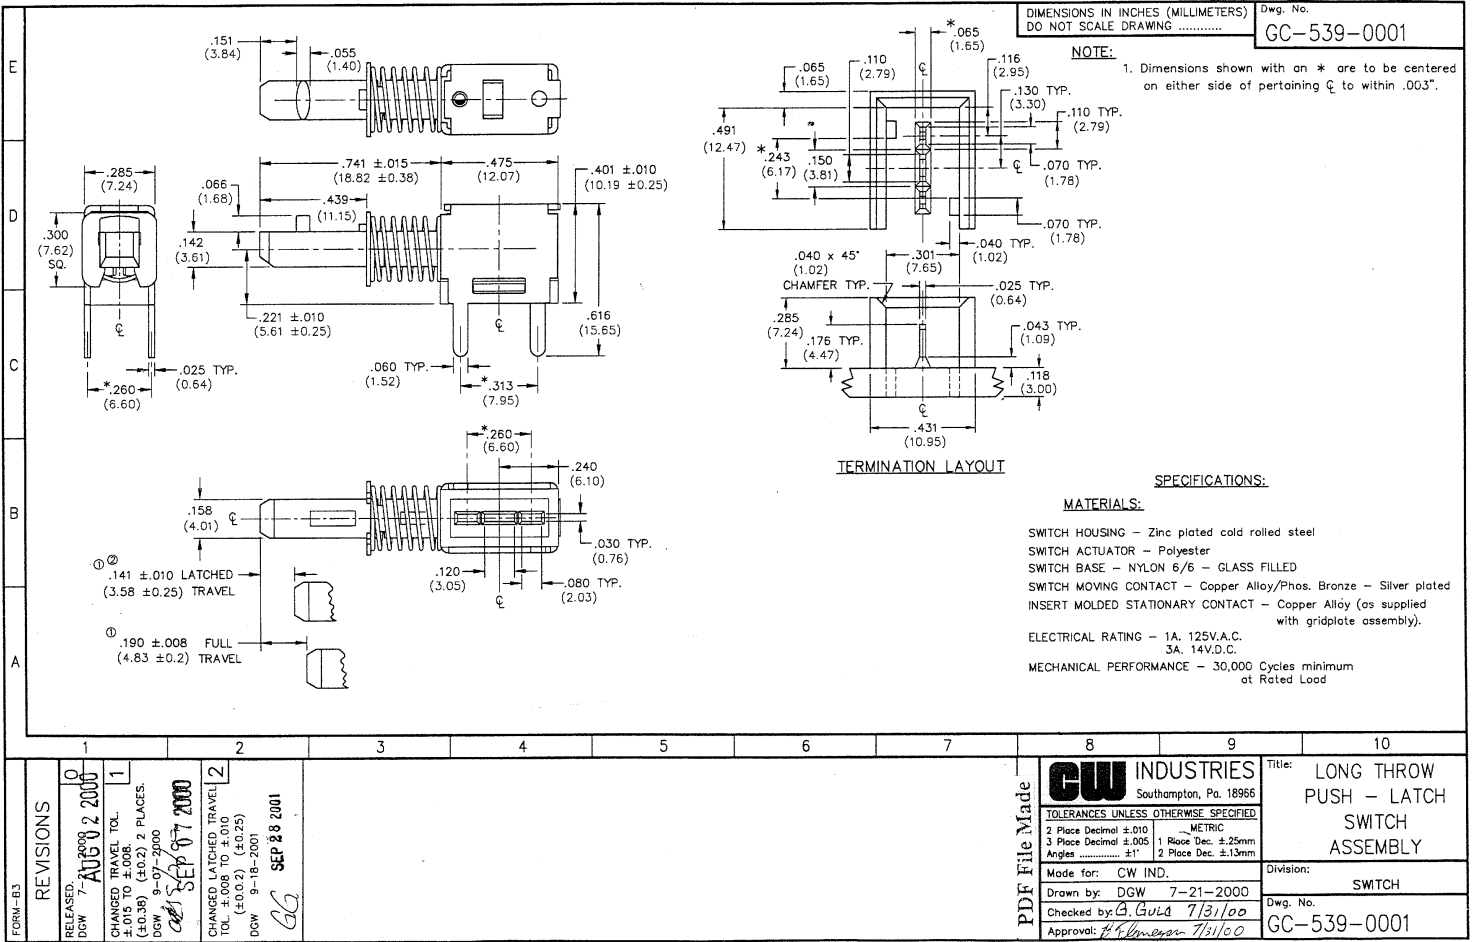

Excellent Integrated System Limited

Stocking Distributor

Click to view price, real time Inventory, Delivery & Lifecycle Information:

[CW Industries](#)
[GC-539-0001](#)

For any questions, you can email us directly:
sales@integrated-circuit.com

MASTER