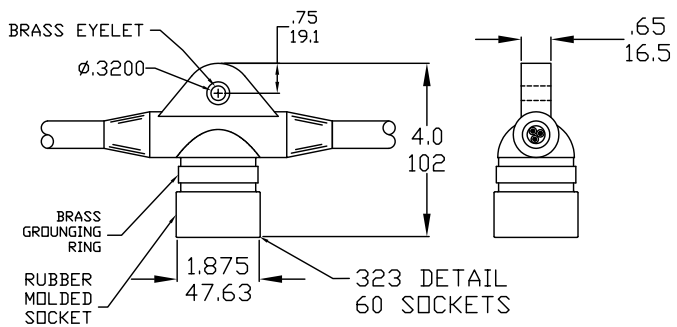

[sales@integrated-circuit.com](mailto:sales@integrated-circuit.com)

5 4 3 2 1

E

D

C

B

A

RELEASE DRAWING EC NO: 1301060161 DRWN: TVICKERS 2010/06/02 CHKD: HK APPR: DTITUS 2010/09/02	I DESCRIPTION 323 60 SOCKETS	QUALITY SYMBOLS ▽=0 C=0	GENERAL TOLERANCES (UNLESS SPECIFIED)		DIMENSION STYLE	SCALE	DESIGN UNITS	THIRD ANGLE PROJECTION	
					IN/MM	NTS	INCH		
					mm	INCH			
			4 PLACES	±---	±---	±---	TVICKERS	2010/06/02	TITLE
3 PLACES	±---	±.005		CHECKED BY	DATE	STRINGLIGHT 258.75 FT. (60) 323@39 IN. CENTERS 66 FT. LEAD & 1 FT TAIL			
2 PLACES	±0.13	±.010		HK	2010/06/02				
1 PLACE	±0.25	±.020		APPROVED BY	DATE				
ANGULAR ±.5°			DRAFT WHERE APPLICABLE MUST REMAIN WITHIN DIMENSIONS		DTITUS	2010/09/02	MOLEX INCORPORATED		
					MATERIAL NO.	DOCUMENT NO.	SHEET NO.		
					1301060161	SD-130106-018	1 OF 1		
					SIZE	THIS DRAWING CONTAINS INFORMATION THAT IS PROPRIETARY TO MOLEX INCORPORATED AND SHOULD NOT BE USED WITHOUT WRITTEN PERMISSION			
					A				