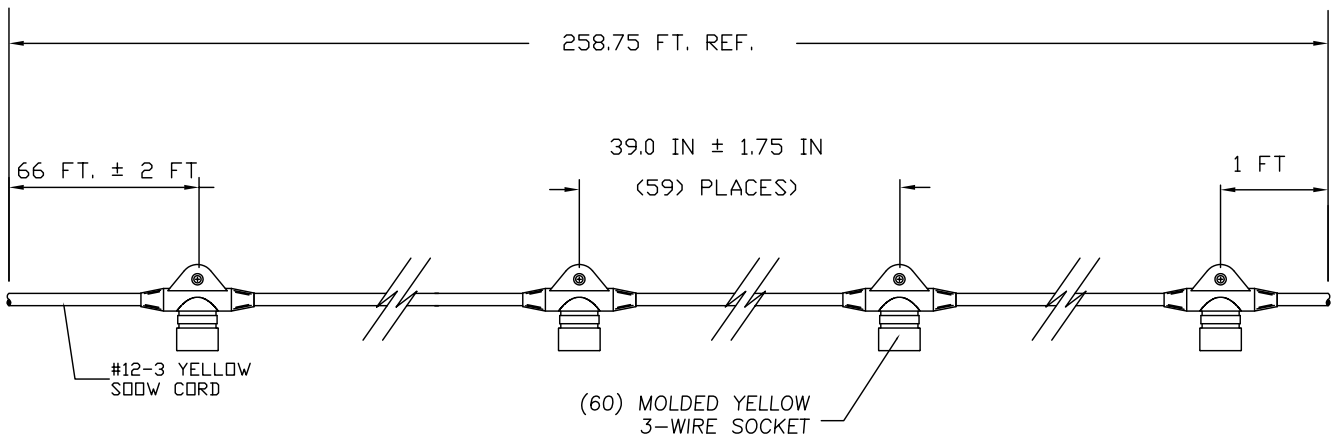

[sales@integrated-circuit.com](mailto:sales@integrated-circuit.com)

5 4 3 2 1

E

D

C

B

A

RELEASE DRAWING EC NO: 1301060161 DRWN: TVICKERS 2010/06/02 CHKD: HK APPR: DTITUS 2010/09/02	I DESCRIPTION 323 60 SOCKETS	QUALITY SYMBOLS ▽=0 C=0	GENERAL TOLERANCES (UNLESS SPECIFIED)		DIMENSION STYLE	SCALE	DESIGN UNITS	THIRD ANGLE PROJECTION	
					IN/MM	NTS	INCH		
					mm	INCH			
			4 PLACES	±---	±---	±---	TVICKERS	2010/06/02	TITLE
3 PLACES	±---	±.005		CHECKED BY	DATE	STRINGLIGHT 258.75 FT. (60) 323@39 IN. CENTERS 66 FT. LEAD & 1 FT TAIL			
2 PLACES	±0.13	±.010		HK	2010/06/02				
1 PLACE	±0.25	±.020		APPROVED BY	DATE				
ANGULAR ±.5°			DRAFT WHERE APPLICABLE MUST REMAIN WITHIN DIMENSIONS		DTITUS	2010/09/02	MOLEX INCORPORATED		
					MATERIAL NO.	DOCUMENT NO.	SHEET NO.		
					1301060161	SD-130106-018	1 OF 1		
					SIZE	THIS DRAWING CONTAINS INFORMATION THAT IS PROPRIETARY TO MOLEX INCORPORATED AND SHOULD NOT BE USED WITHOUT WRITTEN PERMISSION			
					A				