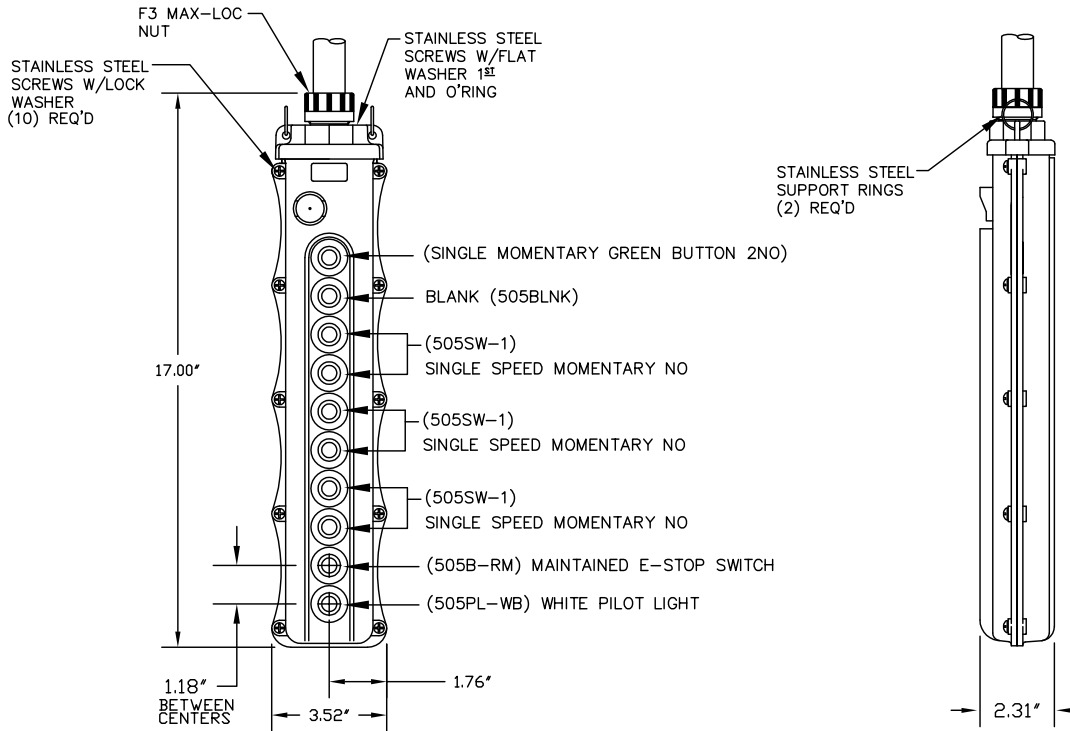

C

B

A

NOTES:
1. INSTALLATION INSTRUCTIONS, BUTTON ID. LABELS. ARE PACK WITH THE PART.
2. ALL BUTTONS ARE HIGH AMBIENT, CHEMICALLY RESISTANT MATERIAL - COLOR BLACK

RELEASE DRAWING EC NO: WNA2010-0172 DRWN: TVICKERS CHKD: DTITUS APPR: DTITUS 9809 2009/09/21	QUALITY SYMBOLS ▽=0 ∇=0	GENERAL TOLERANCES (UNLESS SPECIFIED)		DIMENSION STYLE	SCALE	DESIGN UNITS	THIRD ANGLE PROJECTION	
				INCH	NTS	INCH		
		4 PLACES	±----	±----	DRAWN BY	DATE	TITLE	
		3 PLACES	±----	±.005	TV	2009/09/08	5000 PUSHBUTTON W/(1) SINGLE GRN	
2 PLACES	±----	±.010	2 PLACES	HK	2009/09/08	505B-RM & 505PL-WB		
1 PLACE	±----	±.020	1 PLACE	DTITUS	2009/09/18	MOLEX INCORPORATED		
ANGULAR ±.5°				MATERIAL NO.	DOCUMENT NO.	SHEET NO.		
DRAFT WHERE APPLICABLE MUST REMAIN WITHIN DIMENSIONS				1301260318	SD-130126-032	1 OF 1		
				SIZE A	THIS DRAWING CONTAINS INFORMATION THAT IS PROPRIETARY TO MOLEX INCORPORATED AND SHOULD NOT BE USED WITHOUT WRITTEN PERMISSION			