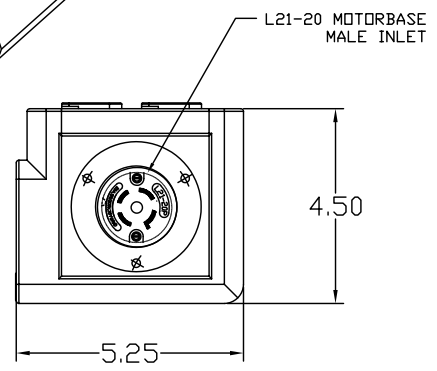

C

B

A

THIS DRAWING APPLIES TO MULTIPLE OUTLET BOX WITH NO PROTECTION,
3400 SERIES: 3403P, 3403PL, 3403P-20 & 3403PL-20.
"L" INDICATES FLIP LIDS.
"-20" INDICATES 20 AMP.

RELEASE SALES DRAWING EC NO: WNA2014060 DRWN: HKNEELAN CHKD: HKNEELAN APPR: DTITUS 8/2/10 20100902	DESCRIPTION I 20100902	QUALITY SYMBOLS ▽=0 C=0	GENERAL TOLERANCES (UNLESS SPECIFIED)		DIMENSION STYLE	SCALE	DESIGN UNITS	THIRD ANGLE PROJECTION	
					IN/MM	NTS	INCH		
			4 PLACES	±---	±---	TVICKERS	2010/03/10	TITLE MULTIPLE OUTLET BOX 3 PHASE 6 OUTLETS - NEMA 5-20	
			3 PLACES	±---	±.005	CHECKED BY	DATE		
			2 PLACES	±0.13	±.010	HKNEELAN	2010/07/29	MOLEX INCORPORATED	
			1 PLACE	±0.25	±.020	APPROVED BY	DATE		
			ANGULAR ±.5°		DTITUS		2010/07/29	MOLEX INCORPORATED	
			DRAFT WHERE APPLICABLE MUST REMAIN WITHIN DIMENSIONS		MATERIAL NO.		1301380110		
					DOCUMENT NO.		SD-130138-002	SHEET NO.	
					SIZE		A	1 OF 1	
					THIS DRAWING CONTAINS INFORMATION THAT IS PROPRIETARY TO MOLEX INCORPORATED AND SHOULD NOT BE USED WITHOUT WRITTEN PERMISSION				