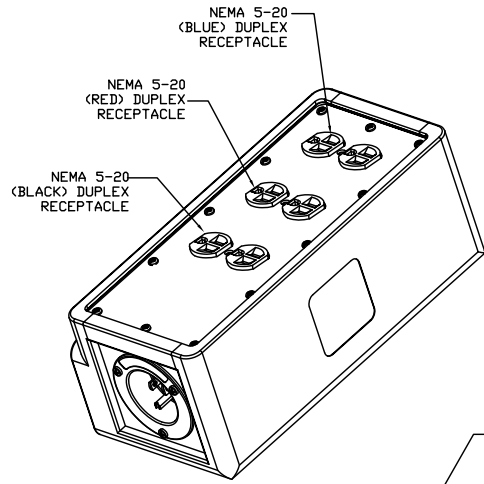

C

B

A

THIS DRAWING APPLIES TO MULTIPLE OUTLET BOX WITH NO PROTECTION,
3400 SERIES: 3403P, 3403PL, 3403P-20 & 3403PL-20.
"L" INDICATES FLIP LIDS.
"-20" INDICATES 20 AMP.

RELEASE SALES DRAWING EC NO: WNA2014060 DRWN: HKNEELAN CHKD: HKNEELAN APPR: DTITUS 8/2/10 20100902	DESCRIPTION I 20100902	QUALITY SYMBOLS ▽=0 C=0	GENERAL TOLERANCES (UNLESS SPECIFIED)		DIMENSION STYLE	SCALE	DESIGN UNITS	THIRD ANGLE PROJECTION	
					IN/MM	NTS	INCH		
			4 PLACES	±---	±---	TVICKERS	2010/03/10	TITLE MULTIPLE OUTLET BOX 3 PHASE 6 OUTLETS - NEMA 5-20	
			3 PLACES	±---	±.005	CHECKED BY	DATE		
			2 PLACES	±0.13	±.010	HKNEELAN	2010/07/29	MOLEX INCORPORATED	
			1 PLACE	±0.25	±.020	APPROVED BY	DATE		
			ANGULAR ±.5°		DTITUS		2010/07/29	MOLEX INCORPORATED	
			DRAFT WHERE APPLICABLE MUST REMAIN WITHIN DIMENSIONS		MATERIAL NO.		1301380110		
					DOCUMENT NO.		SD-130138-002	SHEET NO.	
					SIZE		A	1 OF 1	
					THIS DRAWING CONTAINS INFORMATION THAT IS PROPRIETARY TO MOLEX INCORPORATED AND SHOULD NOT BE USED WITHOUT WRITTEN PERMISSION				