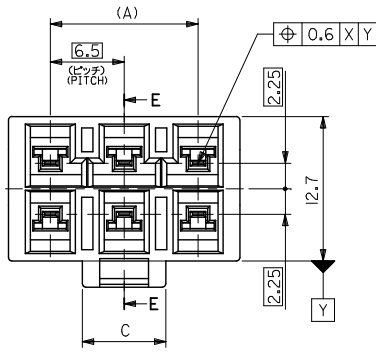

sales@integrated-circuit.com

10 9 8 7 6 5 4 3 2 1

基板取り付け穴推奨寸法 (マウント面)
(基板厚: t1.6mm)
RECOMMENDED P.C.BOARD HOLE
DIM. (MOUNTING SIDE)
(THK.: t1.6mm)

注記
NOTES

1. 嵌合相手: 51142シリーズ
MATE WITH : 51142 SERIES
2. 材質 MATERIAL
ピン: 銅合金、ニッケル下地鍍めつき (1μm以上)
PIN: COPPER ALLOY, TIN OVER NICKEL PLATED (1μm MIN.)
ヘッダー: ポリアミド(PA)、ガラス充填、UL94V-0
HEADER: POLYAMIDE(PA), GLASS FILLED, UL94V-0
3. 6種のキングは、両端の4ピンに付加。
KINK FOR 6 CKT. TO BE APPLIED ON 4 PIN OF BOTH SIDES.
4. 53728-**-19は、53728-**-10の鉛フリー品である。
53728-**-19 IS LEAD FREE TYPE OF 53728-**-10.
53728-**-6は、53728-**-1の鉛フリー品である。
53728-**-6 IS LEAD FREE TYPE OF 53728-**-1.
5. ELV AND RoHS COMPLIANT.

6. オーダー番号 ORDER NO.

53728-****
桁数 色
CIRCUIT SIZE COLOR

HSG COLOR	NO.
WHITE	19
BLACK	61
RED	62
YELLOW	63
BLUE	64
GRAY	65
GREEN	66
ORANGE	68
PINK	69
BROWN	81
PURPLE	82
MINT	83

9.42	7.34	20.34	I3	53728-06**	6
6.17	10.74	13.84	6.5	53728-04**	4
2.92	7.34	7.34	-#-	53728-02**	2
D	C	B	A	TRAY PACKAGE	種数 CKT.
				ORDER NO.	

REVISED	DESCRIPTION	GENERAL TOLERANCES (UNLESS SPECIFIED)		DIMENSION STYLE		SCALE	DESIGN UNITS	THIRD ANGLE PROJECTION
		10 UNDER	± 0.2	MM ONLY	DATE			
EC NO. J2014-0511	2013/09/19	10 OVER	± 0.25	DRAWN BY	M.NABEI	DATE	'04/3/26	TITLE
DRW: NIKEDA01	2013/10/07	30 UNDER	± 0.3	CHECKED BY	K.TOJO	DATE	'04/3/26	6.5 W/B CONN HEADER ASSY (WITH BOSS WITH KINK)
CHK: KASAKAWA	2013/10/08	30 OVER	± 0.3	APPROVED BY	M.SASAO	DATE	'04/3/26	
APPR: NIKITA	2013/10/08	ANGULAR	± --- °	MATERIAL NO.	SEE TABLE			DOCUMENT NO.
DRAFT WHERE APPLICABLE MUST REMAIN WITHIN DIMENSIONS				SIZE	THIS DRAWING CONTAINS INFORMATION THAT IS PROPRIETARY TO MOLEX INCORPORATED AND SHOULD NOT BE USED WITHOUT WRITTEN PERMISSION			SHEET NO.
							SD-53728-008	
							1 OF 1	