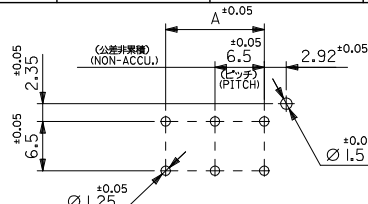

sales@integrated-circuit.com

10 9 8 7 6 5 4 3 2 1

基板取り付け穴推奨寸法 (マウント面)
(基板厚: t1.6mm)
RECOMMENDED P.C.BOARD HOLE
DIM. (MOUNTING SIDE)
(THK.: t1.6mm)

注記
NOTES

1. 嵌合相手: 51142シリーズ
MATE WITH : 51142 SERIES
2. 材質 MATERIAL
ピン: 銅合金、ニッケル下地鍍めつき (1μm以上)
PIN: COPPER ALLOY, TIN OVER NICKEL PLATED (1μm MIN.)
ヘッダー: ポリアミド(PA)、ガラス充填、UL94V-0
HEADER: POLYAMIDE(PA), GLASS FILLED, UL94V-0
3. 6種のキングは、両端の4ピンに付加。
KINK FOR 6 CKT. TO BE APPLIED ON 4 PIN OF BOTH SIDES.
4. 53728-**-19は、53728-**-10の鉛フリー品である。
53728-**-19 IS LEAD FREE TYPE OF 53728-**-10.
53728-**-6は、53728-**-1の鉛フリー品である。
53728-**-6 IS LEAD FREE TYPE OF 53728-**-1.
5. ELV AND RoHS COMPLIANT.

6. オーダー番号 ORDER NO.

53728-****
桁数 色
CIRCUIT SIZE COLOR

HSG COLOR	NO.
WHITE	19
BLACK	61
RED	62
YELLOW	63
BLUE	64
GRAY	65
GREEN	66
ORANGE	68
PINK	69
BROWN	81
PURPLE	82
MINT	83

9.42	7.34	20.34	I3	53728-06**	6
6.17	10.74	13.84	6.5	53728-04**	4
2.92	7.34	7.34	-#-	53728-02**	2
D	C	B	A	TRAY PACKAGE	種数 CKT.
				ORDER NO.	

REVISED	DESCRIPTION	GENERAL TOLERANCES (UNLESS SPECIFIED)		DIMENSION STYLE		SCALE	DESIGN UNITS	THIRD ANGLE PROJECTION
		10 UNDER	± 0.2	MM ONLY	DATE			
EC NO. J2014-0511	2013/09/19	10 OVER	± 0.25	DRAWN BY	M.NABEI	DATE	'04/3/26	TITLE
DRW: NIKEDA01	2013/10/07	30 UNDER	± 0.3	CHECKED BY	K.TOJO	DATE	'04/3/26	6.5 W/B CONN HEADER ASSY (WITH BOSS WITH KINK)
CHK: KASAKAWA	2013/10/08	30 OVER	± 0.3	APPROVED BY	M.SASAO	DATE	'04/3/26	
APPR: NIKITA	2013/10/08	ANGULAR	± --- °	MATERIAL NO.	SEE TABLE			DOCUMENT NO.
DRAFT WHERE APPLICABLE MUST REMAIN WITHIN DIMENSIONS				SIZE	THIS DRAWING CONTAINS INFORMATION THAT IS PROPRIETARY TO MOLEX INCORPORATED AND SHOULD NOT BE USED WITHOUT WRITTEN PERMISSION			SHEET NO.
							SD-53728-008	
							1 OF 1	