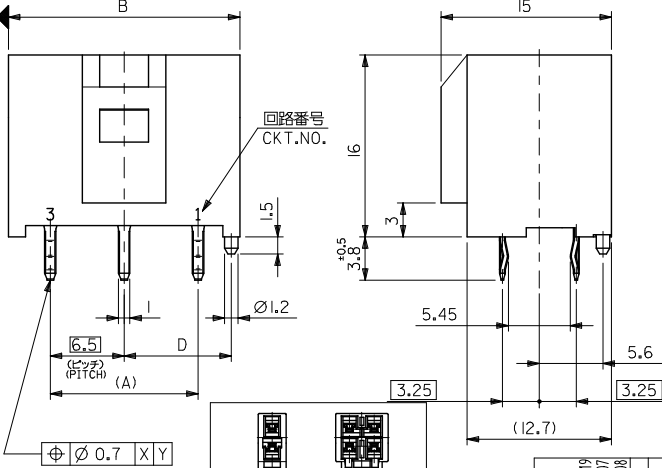

sales@integrated-circuit.com

10 9 8 7 6 5 4 3 2 1

基板取り付け穴推奨寸法 (マウント面)
(基板厚: t1.6mm)
RECOMMENDED P.C.BOARD HOLE
DIM. (MOUNTING SIDE)
(THK.: t1.6mm)

注記
NOTES

1. 嵌合相手: 51142シリーズ
MATE WITH : 51142 SERIES
2. 材質 MATERIAL
ピン: 銅合金、ニッケル下地鍍めつき (1μm以上)
PIN: COPPER ALLOY, TIN OVER NICKEL PLATED (1μm MIN.)
ヘッダー: ポリアミド(PA)、ガラス充填、UL94V-0
HEADER: POLYAMIDE(PA), GLASS FILLED, UL94V-0
3. 6種のキングは、両端の4ピンに付加。
KINK FOR 6 CKT. TO BE APPLIED ON 4 PIN OF BOTH SIDES.
4. 53728-**-19は、53728-**-10の鉛フリー品である。
53728-**-19 IS LEAD FREE TYPE OF 53728-**-10.
53728-**-6は、53728-**-1の鉛フリー品である。
53728-**-6 IS LEAD FREE TYPE OF 53728-**-1.
5. ELV AND RoHS COMPLIANT.

6. オーダー番号 ORDER NO.

53728-****
桁数 色
CIRCUIT SIZE COLOR

HSG COLOR	NO.
WHITE	19
BLACK	61
RED	62
YELLOW	63
BLUE	64
GRAY	65
GREEN	66
ORANGE	68
PINK	69
BROWN	81
PURPLE	82
MINT	83

9.42	7.34	20.34	I3	53728-06**	6
6.17	10.74	13.84	6.5	53728-04**	4
2.92	7.34	7.34	-#-	53728-02**	2
D	C	B	A	TRAY PACKAGE	種数 CKT.
				ORDER NO.	

REVISED	DESCRIPTION	GENERAL TOLERANCES (UNLESS SPECIFIED)		DIMENSION STYLE		SCALE	DESIGN UNITS	THIRD ANGLE PROJECTION
		10 UNDER	± 0.2	MM ONLY	DATE			
EC NO. J2014-0511	2013/09/19	10 OVER	± 0.25	DRAWN BY	M.NABEI	DATE	'04/3/26	TITLE
DRW: NIKEDA01	2013/10/07	30 UNDER	± 0.3	CHECKED BY	K.TOJO	DATE	'04/3/26	6.5 W/B CONN HEADER ASSY (WITH BOSS WITH KINK)
CHK: KASAKAWA	2013/10/08	30 OVER	± 0.3	APPROVED BY	M.SASAO	DATE	'04/3/26	
APPR: NIKITA	2013/10/08	ANGULAR	± --- °	MATERIAL NO.	SEE TABLE			DOCUMENT NO.
DRAFT WHERE APPLICABLE MUST REMAIN WITHIN DIMENSIONS				SIZE	THIS DRAWING CONTAINS INFORMATION THAT IS PROPRIETARY TO MOLEX INCORPORATED AND SHOULD NOT BE USED WITHOUT WRITTEN PERMISSION			SHEET NO.
							SD-53728-008	
							1 OF 1	