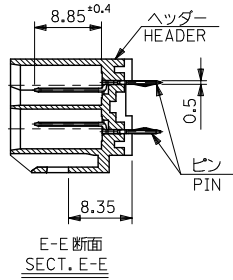

sales@integrated-circuit.com

10 9 8 7 6 5 4 3 2 1

基板取り付け穴推奨寸法 (マウント面)
(基板厚: t1.6mm)
RECOMMENDED P.C.BOARD HOLE
DIM. (MOUNTING SIDE)
(THK.: t1.6mm)

注記
NOTES

1. 嵌合相手: 51142シリーズ
MATE WITH : 51142 SERIES
2. 材質 MATERIAL
ピン: 銅合金、ニッケル下地鍍めつき (1μm以上)
PIN: COPPER ALLOY, TIN OVER NICKEL PLATED (1μm MIN.)
ヘッダー: ポリアミド(PA)、ガラス充填、UL94V-0
HEADER: POLYAMIDE(PA), GLASS FILLED, UL94V-0
3. 6種のキングは、両端の4ピンに付加。
KINK FOR 6 CKT. TO BE APPLIED ON 4 PIN OF BOTH SIDES.
4. 53728-**-19は、53728-**-10の鉛フリー品である。
53728-**-19 IS LEAD FREE TYPE OF 53728-**-10.
53728-**-6は、53728-**-1の鉛フリー品である。
53728-**-6 IS LEAD FREE TYPE OF 53728-**-1.
5. ELV AND RoHS COMPLIANT.

6. オーダー番号 ORDER NO.

53728-****
桁数 色
CIRCUIT SIZE COLOR

HSG COLOR	NO.
WHITE	19
BLACK	61
RED	62
YELLOW	63
BLUE	64
GRAY	65
GREEN	66
ORANGE	68
PINK	69
BROWN	81
PURPLE	82
MINT	83

9.42	7.34	20.34	I3	53728-06**	6
6.17	10.74	13.84	6.5	53728-04**	4
2.92	7.34	7.34	-#-	53728-02**	2
D	C	B	A	TRAY PACKAGE	種数 CKT.
				ORDER NO.	

REVISED	DESCRIPTION	GENERAL TOLERANCES (UNLESS SPECIFIED)		DIMENSION STYLE		SCALE	DESIGN UNITS	THIRD ANGLE PROJECTION
		10 UNDER	± 0.2	MM ONLY	DATE			
EC NO. J2014-0511	2013/09/19	10 OVER	± 0.25	DRAWN BY	M.NABEI	DATE	'04/3/26	TITLE
DRW: NIKEDA01	2013/10/07	30 UNDER	± 0.3	CHECKED BY	K.TOJO	DATE	'04/3/26	6.5 W/B CONN HEADER ASSY (WITH BOSS WITH KINK)
CHK: KASAKAWA	2013/10/08	30 OVER	± 0.3	APPROVED BY	M.SASAO	DATE	'04/3/26	
APPR: NIKITA	2013/10/08	ANGULAR	± --- °	MATERIAL NO.	SEE TABLE			DOCUMENT NO.
DRAFT WHERE APPLICABLE MUST REMAIN WITHIN DIMENSIONS				SIZE	THIS DRAWING CONTAINS INFORMATION THAT IS PROPRIETARY TO MOLEX INCORPORATED AND SHOULD NOT BE USED WITHOUT WRITTEN PERMISSION			SHEET NO.
							SD-53728-008	
							1 OF 1	