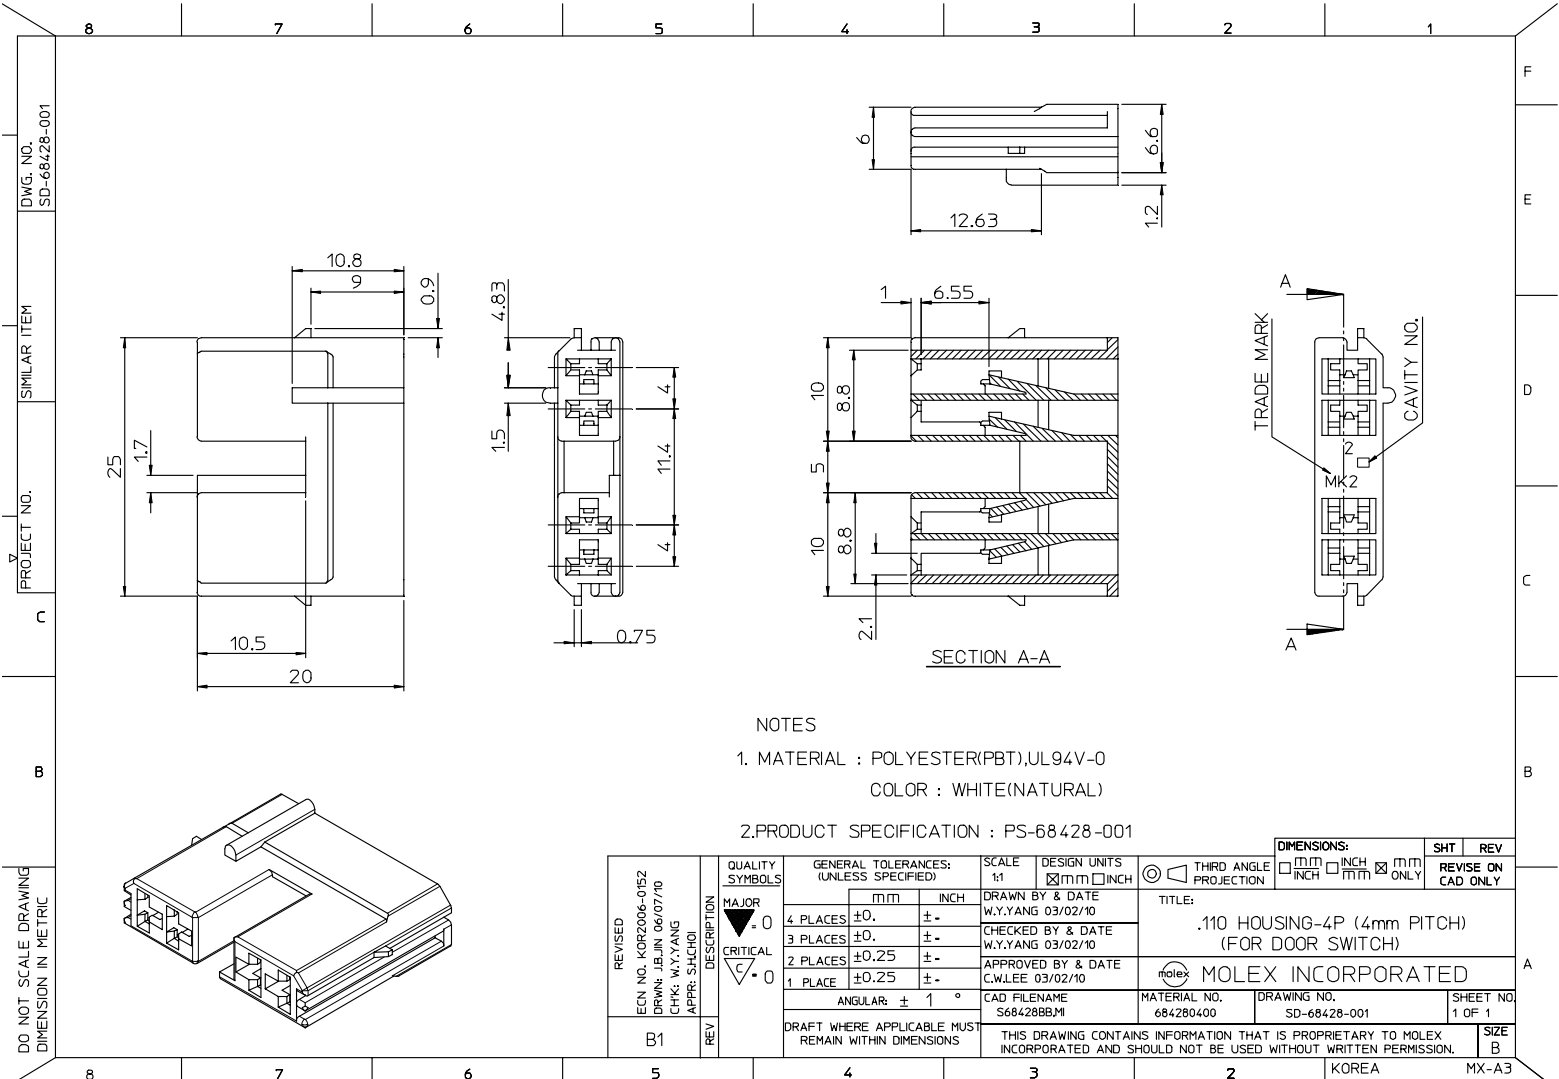

NOTES

1. MATERIAL : POLYESTER(PBT),UL94V-0
COLOR : WHITE(NATURAL)

2.PRODUCT SPECIFICATION : PS-68428-001

DO NOT SCALE DRAWING
DIMENSION IN METRIC

REVISED ECN NO. KOR2006-0152 DRWN: JBJUN 06/07/10 CHK: W.Y.YANG APPR: S.HCHOI	QUALITY SYMBOLS MAJOR - 0 CRITICAL C/ 0	GENERAL TOLERANCES: (UNLESS SPECIFIED)		SCALE 1:1	DESIGN UNITS <input checked="" type="checkbox"/> mm <input type="checkbox"/> INCH	THIRD ANGLE PROJECTION	DIMENSIONS: <input type="checkbox"/> mm <input type="checkbox"/> INCH <input checked="" type="checkbox"/> mm ONLY	SHT	REV
		4 PLACES ±0.1	±.1	3 PLACES ±0.1	±.1	DRAWN BY & DATE W.Y.YANG 03/02/10	TITLE: .110 HOUSING-4P (4mm PITCH) (FOR DOOR SWITCH)	REVISE ON CAD ONLY	
REV B1	DESCRIPTION	2 PLACES ±0.25	±.25	1 PLACE ±0.25	±.25	CHECKED BY & DATE W.Y.YANG 03/02/10	MOLEX INCORPORATED		
		ANGULAR: ± 1°		DRAFT WHERE APPLICABLE MUST REMAIN WITHIN DIMENSIONS		APPROVED BY & DATE C.W.LEE 03/02/10	CAD FILENAME S68428BB.M	MATERIAL NO. 684280400	DRAWING NO. SD-68428-001
						THIS DRAWING CONTAINS INFORMATION THAT IS PROPRIETARY TO MOLEX INCORPORATED AND SHOULD NOT BE USED WITHOUT WRITTEN PERMISSION.			
						KOREA MX-A3			