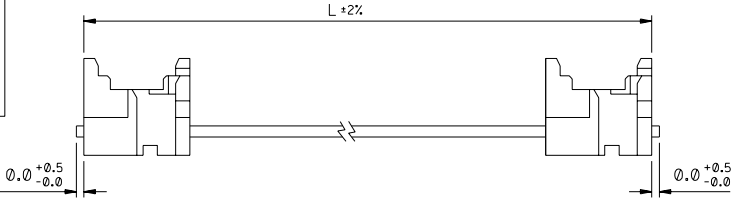

sales@integrated-circuit.com

PART NO. SEE CHART
DWG. NO. SD-92315-001

90327 CONNECTOR	
CIRCUIT SIZE	DIMENSION W
4	7.59
6	10.13
8	12.67
10	15.21
12	17.75
14	20.29
16	22.83
18	25.37
20	27.91
22	30.45
24	32.99
26	35.53

CABLE DETAILS:
28 AWG , 1.27 MM PITCH , 7 STRANDS WITH TINNED COPPER , GREY PVC INSULATION WITH A COLOURED POLARITY STRIPE INDICATING CIRCUIT NO. 1, UL 2651.

ORDERING INFORMATION

92315-****
CIRCUIT SIZE
LENGTH L IN CENTIMETRES
LENGTHS AVAILABLE FROM 6 CM TO 120 CM
e.g. 92315-1208 = 12 CIRCUIT WITH LENGTH L OF 8 CM.

NOTE : FOR LENGTHS OF
100 CM , THE PART NO. IS 92315-***01
105 CM , THE PART NO. IS 92315-***02
110 CM , THE PART NO. IS 92315-***03
115 CM , THE PART NO. IS 92315-***04
120 CM , THE PART NO. IS 92315-***05