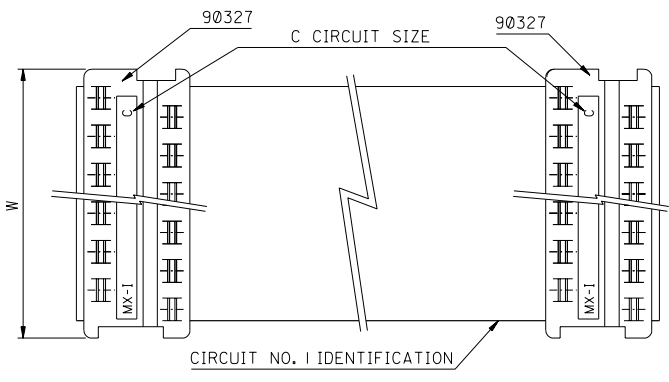

sales@integrated-circuit.com

PART NO. SEE CHART
DWG. NO. SD-92315-001

90327 CONNECTOR	
CIRCUIT SIZE	DIMENSION W
4	7.59
6	10.13
8	12.67
10	15.21
12	17.75
14	20.29
16	22.83
18	25.37
20	27.91
22	30.45
24	32.99
26	35.53

CABLE DETAILS:
28 AWG , 1.27 MM PITCH , 7 STRANDS WITH TINNED COPPER , GREY PVC INSULATION WITH A COLOURED POLARITY STRIPE INDICATING CIRCUIT NO. 1, UL 2651.

ORDERING INFORMATION

92315-****
CIRCUIT SIZE
LENGTH L IN CENTIMETRES
LENGTHS AVAILABLE FROM 6 CM TO 120 CM
e.g. 92315-1208 = 12 CIRCUIT WITH LENGTH L OF 8 CM.

NOTE : FOR LENGTHS OF
100 CM , THE PART NO. IS 92315-***01
105 CM , THE PART NO. IS 92315-***02
110 CM , THE PART NO. IS 92315-***03
115 CM , THE PART NO. IS 92315-***04
120 CM , THE PART NO. IS 92315-***05

ADDED OPTION EC NO. 2002-1088 DRAWING NO. 02/0607 CHK: / / / APPR: / / / REV: B	QUALITY SYMBOLS MAJOR = CRITICAL =	GENERAL TOLERANCES: (UNLESS SPECIFIED): mm INCH 4 PLACES ±0. ±. 3 PLACES ±0. ±. 2 PLACES ±0. ±. 1 PLACE ±0. ±.	SCALE 4 : 1 mm INCH	DESIGN UNITS <input checked="" type="checkbox"/> mm <input type="checkbox"/> INCH	THIRD ANGLE PROJECTION <input type="checkbox"/> mm <input type="checkbox"/> INCH <input checked="" type="checkbox"/> mm ONLY <input type="checkbox"/> INCH ONLY	SHT REV REVISE ON CAD ONLY
		ANGULAR: ± 1/2 ° DRAFT WHERE APPLICABLE MUST REMAIN WITHIN DIMENSIONS	DRAWN BY & DATE MCCRAN 98/06/19 CHECKED BY & DATE AMCCANN 98/06/19 APPROVED BY & DATE MWILHITE 98/06/19	TITLE: PICOFLEX IDT TO IDT STANDARD ASSEMBLIES MOLEX INCORPORATED	CAD FILENAME S92315X1.DGN	MATERIAL NO. SEE CHART