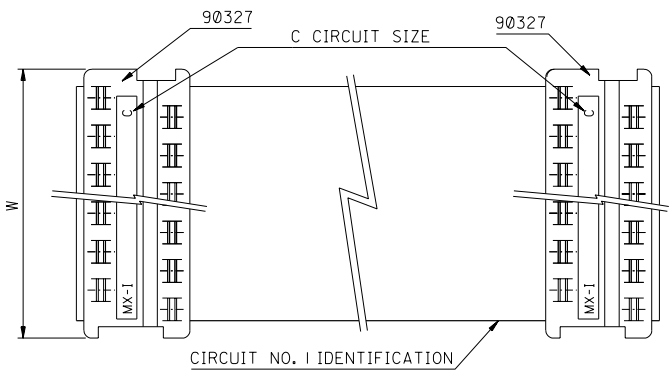

sales@integrated-circuit.com

PART NO. SEE CHART
DWG. NO. SD-92315-001

90327 CONNECTOR	
CIRCUIT SIZE	DIMENSION W
4	7.59
6	10.13
8	12.67
10	15.21
12	17.75
14	20.29
16	22.83
18	25.37
20	27.91
22	30.45
24	32.99
26	35.53

CABLE DETAILS:
28 AWG , 1.27 MM PITCH , 7 STRANDS WITH TINNED COPPER , GREY PVC INSULATION WITH A COLOURED POLARITY STRIPE INDICATING CIRCUIT NO. 1, UL 2651.

ORDERING INFORMATION

92315-****
CIRCUIT SIZE
LENGTH L IN CENTIMETRES
LENGTHS AVAILABLE FROM 6 CM TO 120 CM
e.g. 92315-1208 = 12 CIRCUIT WITH LENGTH L OF 8 CM.

NOTE : FOR LENGTHS OF
100 CM , THE PART NO. IS 92315-***01
105 CM , THE PART NO. IS 92315-***02
110 CM , THE PART NO. IS 92315-***03
115 CM , THE PART NO. IS 92315-***04
120 CM , THE PART NO. IS 92315-***05

ADDED OPTION EC NO. 2002-1088 DRAWING NO. 02/0607 CHK: / / / / APPR: / / / / REV: B	QUALITY SYMBOLS MAJOR = ▽ CRITICAL = ▽	GENERAL TOLERANCES: (UNLESS SPECIFIED):	SCALE 4 : 1	DESIGN UNITS mm <input checked="" type="checkbox"/> INCH <input type="checkbox"/>	THIRD ANGLE PROJECTION <input checked="" type="checkbox"/>	DIMENSIONS: mm <input type="checkbox"/> INCH <input type="checkbox"/>	SHT REV
		4 PLACES ±0.1 ±. 3 PLACES ±0.1 ±. 2 PLACES ±0.1 ±. 1 PLACE ±0.1 ±.	DRAWN BY & DATE MCCRAN 98/06/19 CHECKED BY & DATE AMCCANN 98/06/19 APPROVED BY & DATE MWILHITE 98/06/19	TITLE: PICO FLEX IDT TO IDT STANDARD ASSEMBLIES	MOLEX INCORPORATED	SHEET NO. 1 OF 1	
DRAFT WHERE APPLICABLE MUST REMAIN WITHIN DIMENSIONS		THIS DRAWING CONTAINS INFORMATION THAT IS PROPRIETARY TO MOLEX INCORPORATED AND SHOULD NOT BE USED WITHOUT WRITTEN PERMISSION.					