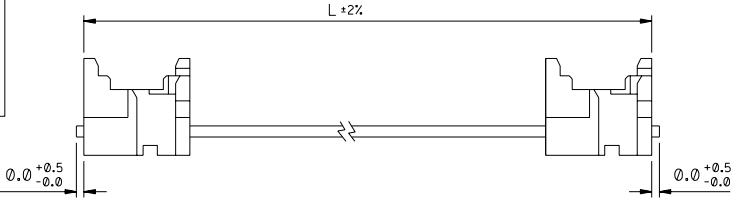

sales@integrated-circuit.com

PART NO. SEE CHART
DWG. NO. SD-92315-001

90327 CONNECTOR	
CIRCUIT SIZE	DIMENSION W
4	7.59
6	10.13
8	12.67
10	15.21
12	17.75
14	20.29
16	22.83
18	25.37
20	27.91
22	30.45
24	32.99
26	35.53

CABLE DETAILS:
28 AWG , 1.27 MM PITCH , 7 STRANDS WITH TINNED COPPER , GREY PVC INSULATION WITH A COLOURED POLARITY STRIPE INDICATING CIRCUIT NO. 1, UL 2651.

ORDERING INFORMATION

92315-****
CIRCUIT SIZE
LENGTH L IN CENTIMETRES
LENGTHS AVAILABLE FROM 6 CM TO 120 CM
e.g. 92315-1208 = 12 CIRCUIT WITH LENGTH L OF 8 CM.

NOTE : FOR LENGTHS OF
100 CM , THE PART NO. IS 92315-***01
105 CM , THE PART NO. IS 92315-***02
110 CM , THE PART NO. IS 92315-***03
115 CM , THE PART NO. IS 92315-***04
120 CM , THE PART NO. IS 92315-***05

ADDED OPTION EC NO. 2002-1088 DRAWING NO. 02/0607 CHK: / / / / APPR: / / / / REV: B	QUALITY SYMBOLS MAJOR = ▽ CRITICAL = ▽	GENERAL TOLERANCES: (UNLESS SPECIFIED):	SCALE 4 : 1	DESIGN UNITS mm <input checked="" type="checkbox"/> INCH <input type="checkbox"/>	THIRD ANGLE PROJECTION <input checked="" type="checkbox"/>	DIMENSIONS: mm <input type="checkbox"/> INCH <input type="checkbox"/>	SHT REV
		4 PLACES ±0.1 ±. 3 PLACES ±0.1 ±. 2 PLACES ±0.1 ±. 1 PLACE ±0.1 ±.	DRAWN BY & DATE MCCRAN 98/06/19 CHECKED BY & DATE AMCCANN 98/06/19 APPROVED BY & DATE MWILHITE 98/06/19	TITLE: PICO FLEX IDT TO IDT STANDARD ASSEMBLIES	MOLEX INCORPORATED	SHEET NO. 1 OF 1	
DRAFT WHERE APPLICABLE MUST REMAIN WITHIN DIMENSIONS		THIS DRAWING CONTAINS INFORMATION THAT IS PROPRIETARY TO MOLEX INCORPORATED AND SHOULD NOT BE USED WITHOUT WRITTEN PERMISSION.					