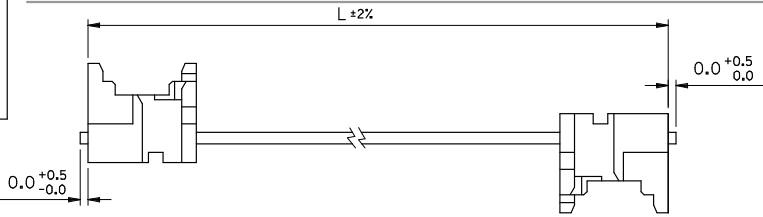

[sales@integrated-circuit.com](mailto:sales@integrated-circuit.com)

SEE CHART  
SD-92317-001

90327 CONNECTOR	
CIRCUIT SIZE	DIMENSION W
4	7.59
6	10.13
8	12.67
10	15.21
12	17.75
14	20.29
16	22.83
18	25.37
20	27.91
22	30.45
24	32.99
26	35.53

**CABLE DETAILS:**  
28 AWG, 1.27 MM PITCH, 7 STRANDS WITH TINNED COPPER, GREY PVC INSULATION WITH A COLOURED POLARITY STRIPE INDICATING CIRCUIT NO. 1, UL 2651.

- NOTES:**
- SEE PRODUCT SPECIFICATIONS PS-99020-0011.
  - SEE TERMINATION SPECIFICATION ES-99033-0001.
  - SEE CABLE SPECIFICATION ES-99027-0006.
  - HARNESSES WILL BE 100% ELECTRICALLY TESTED FOR SHORTS AND DISCONTINUITIES.

**ORDERING INFORMATION**

92317-\*\*\*\*  
CIRCUIT SIZE  
LENGTH L IN CENTIMETRES  
LENGTHS AVAILABLE FROM 6 CM TO 120 CM  
e.g. 92317-1208 = 12 CIRCUIT WITH LENGTH L OF 8 CM.  
NOTE : FOR LENGTHS OF  
100 CM , THE PART NO. IS 92317-\*\*\*01  
105 CM , THE PART NO. IS 92317-\*\*\*02  
110 CM , THE PART NO. IS 92317-\*\*\*03  
115 CM , THE PART NO. IS 92317-\*\*\*04  
120 CM , THE PART NO. IS 92317-\*\*\*05

ENTER DESCRIPTION EC NO: E2008-0739 DRW: MCKTYPKO 2008/07/03 CHK: DHOJAROWSKA 2008/07/03 APPR: DIMARWAS 2008/07/04	QUALITY SYMBOLS ▽=0 ▽=0	GENERAL TOLERANCES (UNLESS SPECIFIED)		DIMENSION STYLE MM ONLY		SCALE ---	DESIGN UNITS METRIC	FIRST ANGLE PROJECTION	
		4 PLACES	± ---	± ---	DRAWN BY MCURRAN	DATE 98/06/24	TITLE PICOFLEX IDT-IDT Z-STYLE ASSEMBLIES		
		3 PLACES	± ---	± ---	CHECKED BY AMCCANN	DATE 98/06/24			
		2 PLACES	± ---	± ---	APPROVED BY MWILHITE	DATE 98/06/24	MOLEX INCORPORATED		
1 PLACE	± ---	± ---	ANGULAR ± ---°		MATERIAL NO.	DOCUMENT NO. SD-92317-001	SHEET NO. 1 OF 1		
DRAFT WHERE APPLICABLE MUST REMAIN WITHIN DIMENSIONS				SIZE A3		THIS DRAWING CONTAINS INFORMATION THAT IS PROPRIETARY TO MOLEX INCORPORATED AND SHOULD NOT BE USED WITHOUT WRITTEN PERMISSION			