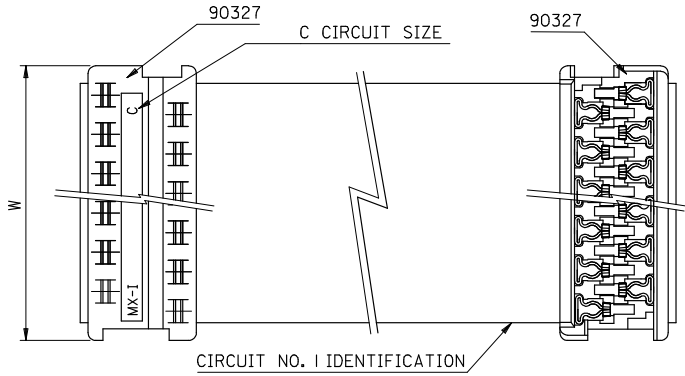

[sales@integrated-circuit.com](mailto:sales@integrated-circuit.com)

SEE CHART  
SD-92317-001

90327 CONNECTOR	
CIRCUIT SIZE	DIMENSION W
4	7.59
6	10.13
8	12.67
10	15.21
12	17.75
14	20.29
16	22.83
18	25.37
20	27.91
22	30.45
24	32.99
26	35.53

**CABLE DETAILS:**  
28 AWG, 1.27 MM PITCH, 7 STRANDS WITH TINNED COPPER, GREY PVC INSULATION WITH A COLOURED POLARITY STRIPE INDICATING CIRCUIT NO. 1, UL 2651.

- NOTES:**
- SEE PRODUCT SPECIFICATIONS PS-99020-0011.
  - SEE TERMINATION SPECIFICATION ES-99033-0001.
  - SEE CABLE SPECIFICATION ES-99027-0006.
  - HARNESSES WILL BE 100% ELECTRICALLY TESTED FOR SHORTS AND DISCONTINUITIES.

**ORDERING INFORMATION**

92317-\*\*\*\*  
CIRCUIT SIZE  
LENGTH L IN CENTIMETRES  
LENGTHS AVAILABLE FROM 6 CM TO 120 CM  
e.g. 92317-1208 = 12 CIRCUIT WITH LENGTH L OF 8 CM.  
NOTE : FOR LENGTHS OF  
100 CM , THE PART NO. IS 92317-\*\*\*01  
105 CM , THE PART NO. IS 92317-\*\*\*02  
110 CM , THE PART NO. IS 92317-\*\*\*03  
115 CM , THE PART NO. IS 92317-\*\*\*04  
120 CM , THE PART NO. IS 92317-\*\*\*05

ENTER DESCRIPTION EC NO: E2008-0739 DRW: MCKTYPKO 2008/07/03 CHK: DHOJAROWSKA 2008/07/03 APPR: DIMARWAS 2008/07/04	QUALITY SYMBOLS ▽=0 ▽=0	GENERAL TOLERANCES (UNLESS SPECIFIED)		DIMENSION STYLE MM ONLY		SCALE ---	DESIGN UNITS METRIC	FIRST ANGLE PROJECTION	
		4 PLACES	± ---	± ---	DRAWN BY MCURRAN	DATE 98/06/24	TITLE PICOFLEX IDT-IDT Z-STYLE ASSEMBLIES		
		3 PLACES	± ---	± ---	CHECKED BY AMCCANN	DATE 98/06/24			
		2 PLACES	± ---	± ---	APPROVED BY MWILHITE	DATE 98/06/24	MOLEX INCORPORATED		
1 PLACE	± ---	± ---	ANGULAR ± ---°		MATERIAL NO.	DOCUMENT NO. SD-92317-001	SHEET NO. 1 OF 1		
DRAFT WHERE APPLICABLE MUST REMAIN WITHIN DIMENSIONS				SIZE A3		THIS DRAWING CONTAINS INFORMATION THAT IS PROPRIETARY TO MOLEX INCORPORATED AND SHOULD NOT BE USED WITHOUT WRITTEN PERMISSION			