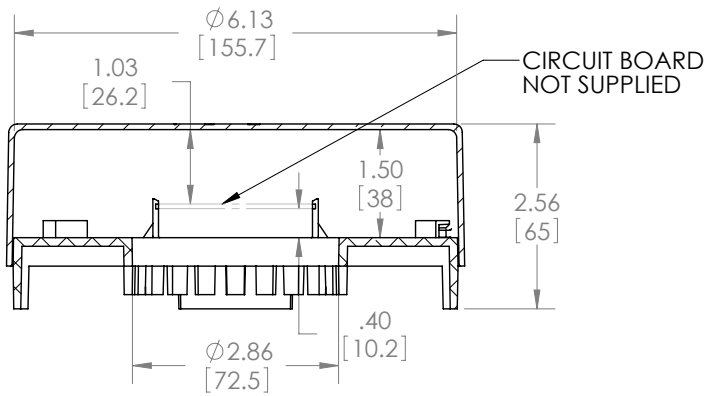

MATERIAL: TRANSLUCENT ABS

COLOR: RASPBERRY RED

SECTION A-A