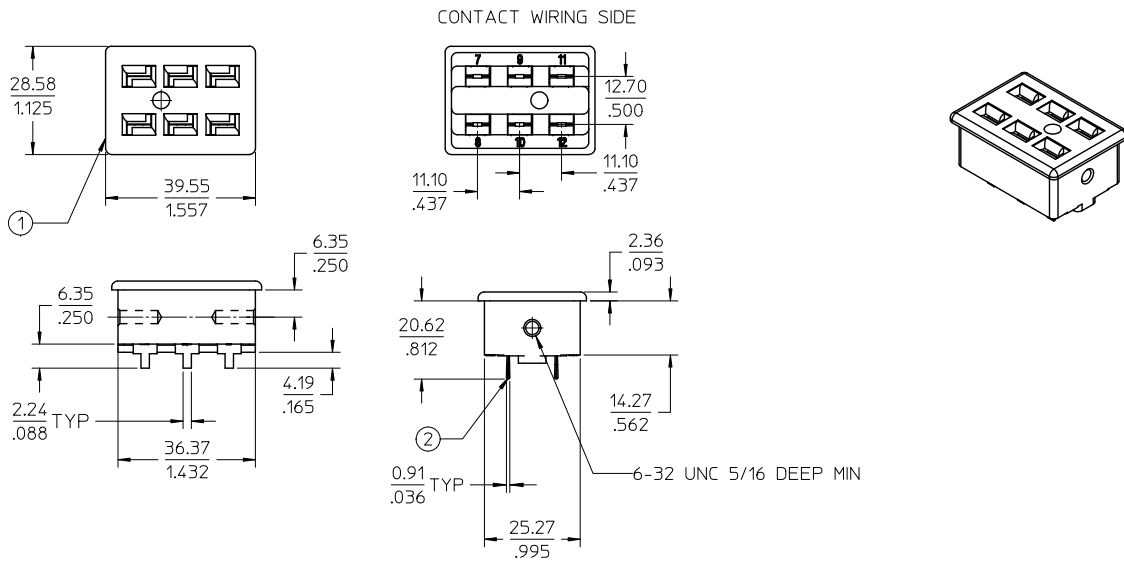

[sales@integrated-circuit.com](mailto:sales@integrated-circuit.com)

10 9 8 7 6 5 4 3 2 1

2	6	CONTACT S6 5400 SN/D	PHOS.BRONZE	TIN
1	1	BASE SOCKET 5406 MOGPP	PHENOLIC	BLACK
ITEM	QTY	DESCRIPTION	MATERIAL	FINISH

INITIAL RELEASE EC NO: WNA2010-0104 DRWNGS: 2009/08/09 CHKD: CLYORK 2010/05/10 APPR: DITLUS 2010/07/12 REV DESCRIPTION	QUALITY SYMBOLS	GENERAL TOLERANCES (UNLESS SPECIFIED)	DIMENSION STYLE	SCALE	DESIGN UNITS	THIRD ANGLE PROJECTION
	▽=0	mm INCH	MM/IN	1:1	INCH	
	▽=0	4 PLACES ± --- ± ---	DRAWN BY DATE	TITLE	SOCKET S6,LAB 5406 ASY	
		3 PLACES ± --- ± .015	CYORK 2009/08/27	CHECKED BY DATE	MATERIAL NO. 385402606	
	2 PLACES ± 0.38 ± ---	CYORK 2010/05/10	APPROVED BY DATE	DOCUMENT NO. SD-38540-008		
	1 PLACE ± --- ± ---	ANGULAR ± 1/2°	RDEROSS 2009/08/27	SHEET NO. 1 OF 1		
	DRAFT WHERE APPLICABLE MUST REMAIN WITHIN DIMENSIONS			THIS DRAWING CONTAINS INFORMATION THAT IS PROPRIETARY TO MOLEX INCORPORATED AND SHOULD NOT BE USED WITHOUT WRITTEN PERMISSION		

NOTES:  
1.ASSEMBLY IS ROHS COMPLIANT.

9 8 7 6 5 4 3 2 1