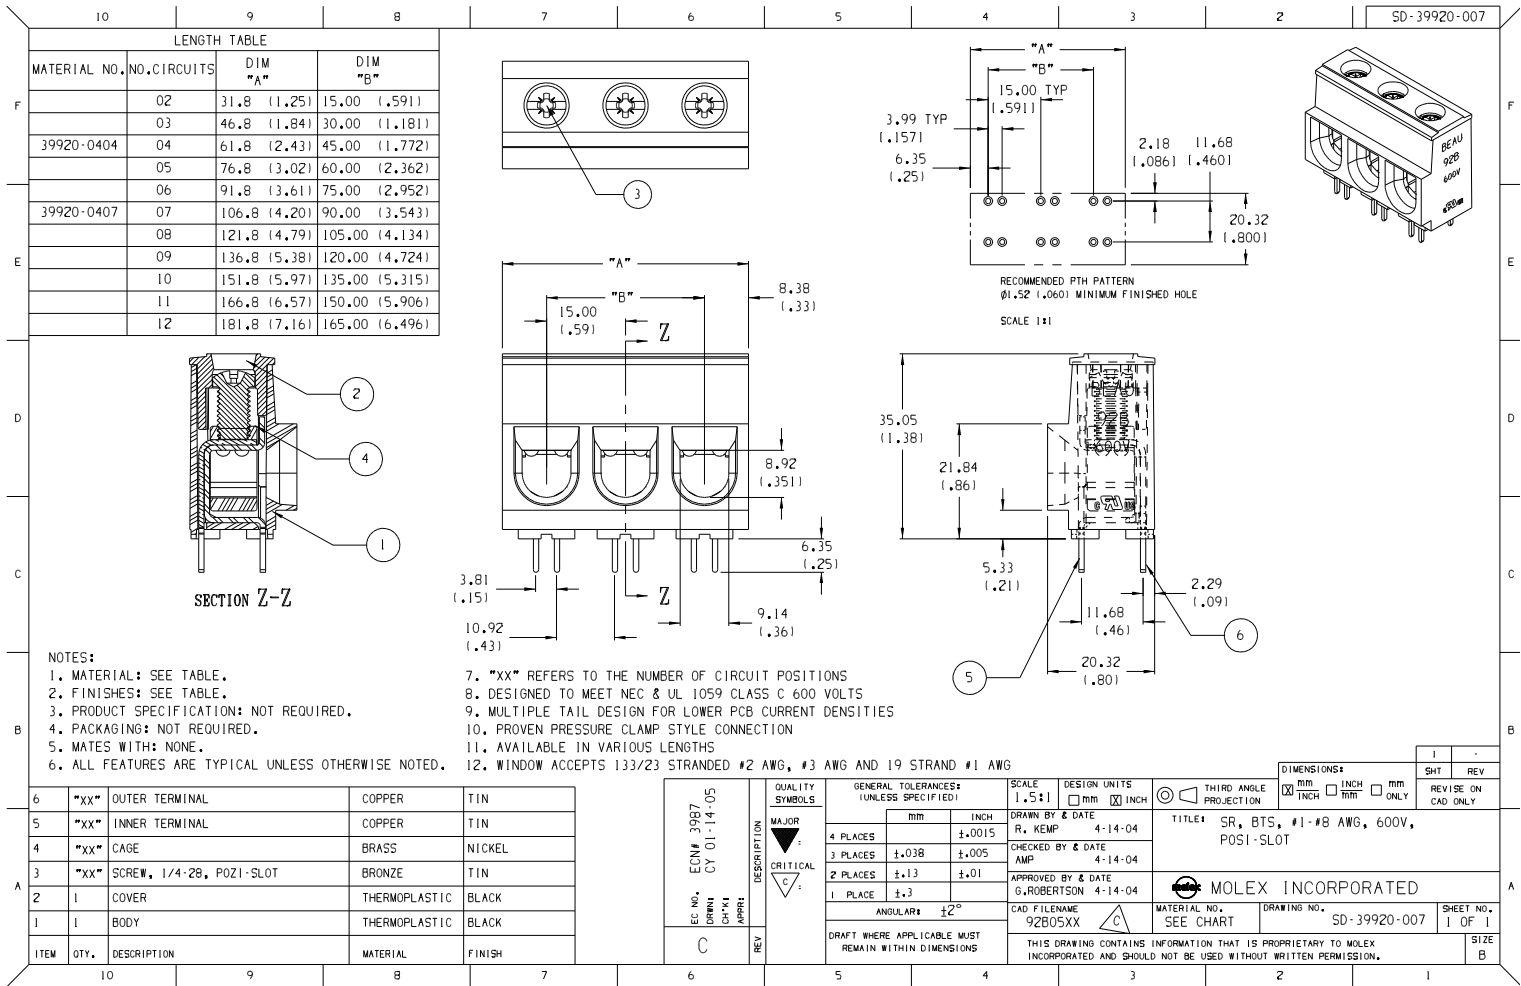

sales@integrated-circuit.com

ITEM	QTY.	DESCRIPTION	MATERIAL	FINISH
6	XX	OUTER TERMINAL	COPPER	TIN
5	XX	INNER TERMINAL	COPPER	TIN
4	XX	CAGE	BRASS	NICKEL
3	XX	SCREW, 1/4-28, POZI-SLOT	BRONZE	TIN
2	1	COVER	THERMOPLASTIC	BLACK
1	1	BODY	THERMOPLASTIC	BLACK

SCALE 1.5:1	DESIGN UNITS	THIRD ANGLE PROJECTION
DRAWN BY & DATE R. KEMP 4-14-04	CHECKED BY & DATE AMP 4-14-04	APPROVED BY & DATE G. ROBERTSON 4-14-04
CAD FILENAME 92B05XX	MATERIAL NO. SEE CHART	DRAWING NO. SD-39920-007

DIMENSIONS:		1	REV
<input checked="" type="checkbox"/> mm	<input type="checkbox"/> INCH	SHT	
<input type="checkbox"/> mm ONLY		REVISE ON CAD ONLY	
TITLE: SR, BTS, #1-#8 AWG, 600V, POZI-SLOT		SHEET NO. 1 OF 1	
MOLEX INCORPORATED		SIZE B	
THIS DRAWING CONTAINS INFORMATION THAT IS PROPRIETARY TO MOLEX INCORPORATED AND SHOULD NOT BE USED WITHOUT WRITTEN PERMISSION.			