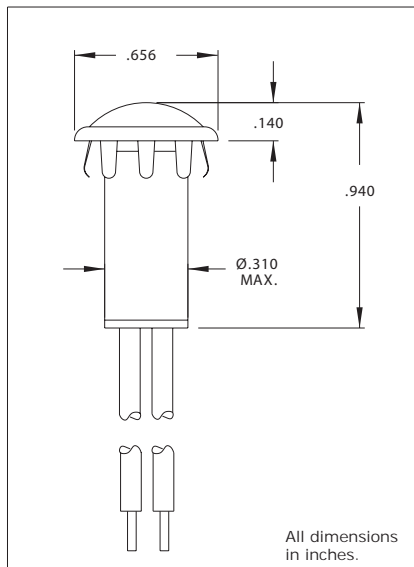

DESCRIPTION AND FEATURES

Mounting: Ø.500 MIN.

Wire Leads: No.24 AWG 4.40/4.80 long, stripped .430/.570

Lens: Polycarbonate

Bezel: Mirror finish chrome plated steel

Lens Color	Incandescent	
	Model No. (12V)	Model No. (28V)
Red	2990P 1-12V	2990P 1-28V
Amber	2990P 3-12V	2990P 3-28V
White	2990P 4-12V	2990P 4-28V
Green	2990P 5-12V	2990P 5-28V
Blue	2990P 6-12V	2990P 6-28V
Lamp used	#2162	#2187
Lead color	Yellow	Purple
Mounting	Plug-button bezel	