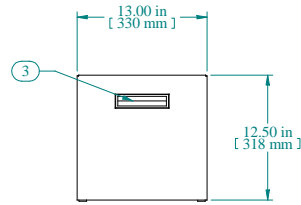

[sales@integrated-circuit.com](mailto:sales@integrated-circuit.com)

SECTION A-A

TOP VIEW

FRONT VIEW

R.S. VIEW

BOTTOM VIEW

Item Number	Title	Quantity
1	RCBS - BOTTOM	1
2	RCBS - TOP & SIDES	1
3	BLACK PLASTIC HANDLE	2
4	PLUG BUMPER	4
PART NUMBERS		
RCBS1901013BK1	PAINTED BLACK TEXTURED	
RCBS1901013CG1	PAINTED CONT. GRAY TEXTURED	
RCBS1901013LG1	PAINTED RAL7035 TEXTURED	
NOTES		
Shipped with a starter pack of 10-32 clip nuts & matching quantity of 1421ABK black screws		

Data subject to change without notice. Isometric drawing not to scale.

**HAMMOND  
MANUFACTURING™**

www.hammondmfg.com

PART NO. RCBS1901013