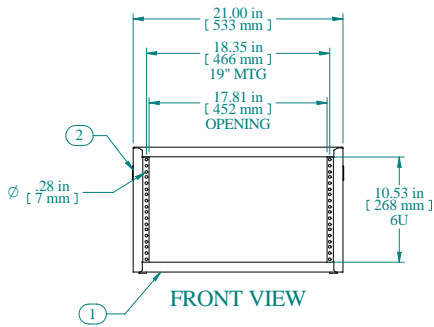

[sales@integrated-circuit.com](mailto:sales@integrated-circuit.com)

SECTION A-A

TOP VIEW

FRONT VIEW

R.S. VIEW

BOTTOM VIEW

Item Number	Title	Quantity
1	RCBS - BOTTOM	1
2	RCBS - TOP & SIDES	1
3	BLACK PLASTIC HANDLE	2
4	PLUG BUMPER	4
PART NUMBERS		
RCBS1901013BK1	PAINTED BLACK TEXTURED	
RCBS1901013CG1	PAINTED CONT. GRAY TEXTURED	
RCBS1901013LG1	PAINTED RAL7035 TEXTURED	
NOTES		
Shipped with a starter pack of 10-32 clip nuts & matching quantity of 1421ABK black screws		

Data subject to change without notice. Isometric drawing not to scale.

**HAMMOND  
MANUFACTURING™**

www.hammondmfg.com

PART NO. RCBS1901013