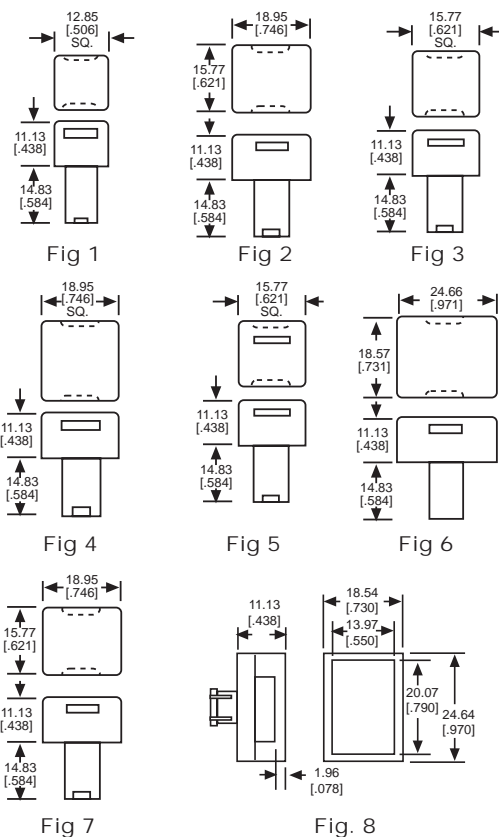

5/8" x 3/4" RECTANGULAR

CAP PART NO.	COLOR	FIG
333-0071*	RED	2
333-0072*	GREEN	2
333-0073*	YELLOW	2
333-0075*	WHITE	2

* Has Fingertip Grips

5/8" SQUARE

CAP PART NO.	COLOR	FIG
325-0071	RED	3
325-0072	GREEN	3
325-0073	YELLOW	3
325-0075	WHITE	3

3/4" SQUARE

CAP PART NO.	COLOR	FIG
327-0071	RED	4
327-0072	GREEN	4
327-0073	YELLOW	4
327-0075	WHITE	4

5/8" SQUARE LED

CAP PART NO.	LED/CAP	FIG
332-0010	RED/BLACK	5
332-0015	RED/WHITE	5
332-0020	GREEN/BLACK	5
332-0030	YELLOW/BLACK	5

3/4" x 1" RECTANGULAR

CAP PART NO.	COLOR	FIG
328-0071	RED	6
328-0072	GREEN	6
328-0073	YELLOW	6
328-0075	WHITE	6

5/8" x 3/4" RECTANGULAR

CAP PART NO.	COLOR	FIG
326-0071	RED	7
326-0072	GREEN	7
326-0073	YELLOW	7
326-0075	WHITE	7

Please contact factory for legend information available on Figures 1 thru 8.

329 & 330 SERIES CAP KITS

3/4" X 1" LEGEND KITS - SINGLE LAMP

KIT PART NO.	LENS/FILTER COLOR	FIG
329-0701-030	RED, GREEN, AMBER, BLUE/NONE	8
329-0701-037	CLEAR/NONE	8
329-0701-537	CLEAR/RED, GREEN, AMBER, BLUE	8