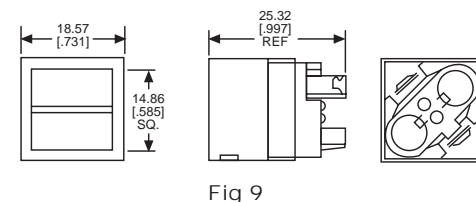

329 & 330 SERIES CAP KITS

3/4" X 1" LEGEND KITS - SINGLE LAMP

KIT PART NO.	LENS/FILTER COLOR	FIG
329-0701-030	RED, GREEN, AMBER, BLUE/NONE	8
329-0701-037	CLEAR/NONE	8
329-0701-537	CLEAR/RED, GREEN, AMBER, BLUE	8