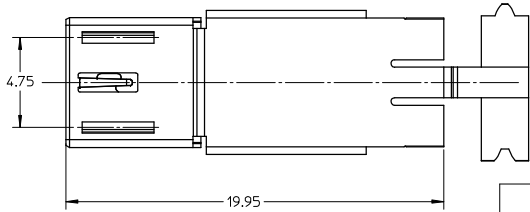

10 9 8 7 6 5 4 3 2 1

NOTES:
1. MATERIAL: STAINLESS STEEL
2. FINISH: CLEANING

RELEASED EC NO: SH2008-0513 DRAWN: YWANG 2008/04/17 CHKD: YLZHU 2008/04/17 APPR: HWANG 2008/04/22 REV A	QUALITY SYMBOLS	GENERAL TOLERANCES (UNLESS SPECIFIED)	DIMENSION STYLE	SCALE	DESIGN UNITS	THIRD ANGLE PROJECTION
	▼=0 ▽=0	mm INCH 4 PLACES ± --- ± --- 3 PLACES ± --- ± --- 2 PLACES ± 0.10 ± --- 1 PLACE ± --- ± --- ANGULAR ± 2 °	MM ONLY	5:1	METRIC	DRAWN BY DATE YWANG 2008/01/23 CHECKED BY DATE YLZHU 2008/01/23 APPROVED BY DATE HWANG 2008/01/23 MATERIAL NO. 475160013 DOCUMENT NO. SD-47516-003
DRAFT WHERE APPLICABLE MUST REMAIN WITHIN DIMENSIONS		TITLE SHELL MICRO USB PLUG B TYPE MOLEX INCORPORATED SHEET NO. 1 OF 1				