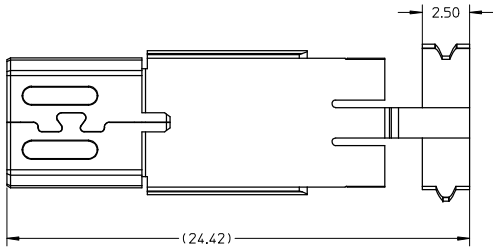

10 9 8 7 6 5 4 3 2 1

NOTES:
1. MATERIAL: STAINLESS STEEL
2. FINISH: CLEANING

RELEASED EC NO: SH2008-0513 DRAWN: YWANG 2008/04/17 CHKD: YLZHU 2008/04/17 APPR: HWANG 2008/04/22 REV A	QUALITY SYMBOLS	GENERAL TOLERANCES (UNLESS SPECIFIED)	DIMENSION STYLE	SCALE	DESIGN UNITS	THIRD ANGLE PROJECTION
	▼=0 ▽=0	mm INCH 4 PLACES ± --- ± --- 3 PLACES ± --- ± --- 2 PLACES ± 0.10 ± --- 1 PLACE ± --- ± --- ANGULAR ± 2 °	MM ONLY	5:1	METRIC	DRAWN BY DATE YWANG 2008/01/23 CHECKED BY DATE YLZHU 2008/01/23 APPROVED BY DATE HWANG 2008/01/23 MATERIAL NO. 475160013 DOCUMENT NO. SD-47516-003
DRAFT WHERE APPLICABLE MUST REMAIN WITHIN DIMENSIONS		TITLE SHELL MICRO USB PLUG B TYPE MOLEX INCORPORATED SHEET NO. 1 OF 1				