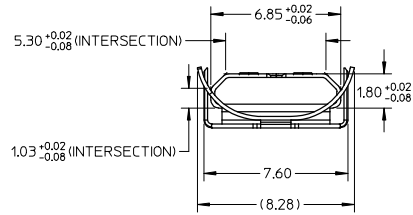

10 9 8 7 6 5 4 3 2 1

NOTES:
1. MATERIAL: STAINLESS STEEL
2. FINISH: CLEANING

RELEASED EC NO: SH2008-0513 DRAWN: YWANG 2008/04/17 CHKD: YLZHU 2008/04/17 APPR: HWANG 2008/04/22 REV A	QUALITY SYMBOLS	GENERAL TOLERANCES (UNLESS SPECIFIED)	DIMENSION STYLE	SCALE	DESIGN UNITS	THIRD ANGLE PROJECTION
	▼=0 ▽=0	mm INCH 4 PLACES ± --- ± --- 3 PLACES ± --- ± --- 2 PLACES ± 0.10 ± --- 1 PLACE ± --- ± --- ANGULAR ± 2 °	MM ONLY	5:1	METRIC	DRAWN BY DATE YWANG 2008/01/23 CHECKED BY DATE YLZHU 2008/01/23 APPROVED BY DATE HWANG 2008/01/23 MATERIAL NO. 475160013 DOCUMENT NO. SD-47516-003
DRAFT WHERE APPLICABLE MUST REMAIN WITHIN DIMENSIONS		TITLE SHELL MICRO USB PLUG B TYPE MOLEX INCORPORATED SHEET NO. 1 OF 1				