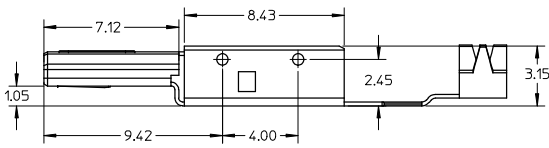

10 9 8 7 6 5 4 3 2 1

NOTES:
1. MATERIAL: STAINLESS STEEL
2. FINISH: CLEANING

RELEASED EC NO: SH2008-0513 DRAWN: YWANG 2008/04/17 CHKD: YLZHU 2008/04/17 APPR: HWANG 2008/04/22 REV A	QUALITY SYMBOLS	GENERAL TOLERANCES (UNLESS SPECIFIED)	DIMENSION STYLE	SCALE	DESIGN UNITS	THIRD ANGLE PROJECTION
	▼=0 ▽=0	mm INCH 4 PLACES ± --- ± --- 3 PLACES ± --- ± --- 2 PLACES ± 0.10 ± --- 1 PLACE ± --- ± --- ANGULAR ± 2 °	MM ONLY	5:1	METRIC	DRAWN BY DATE YWANG 2008/01/23 CHECKED BY DATE YLZHU 2008/01/23 APPROVED BY DATE HWANG 2008/01/23 MATERIAL NO. 475160013 DOCUMENT NO. SD-47516-003
DRAFT WHERE APPLICABLE MUST REMAIN WITHIN DIMENSIONS		TITLE SHELL MICRO USB PLUG B TYPE MOLEX INCORPORATED SHEET NO. 1 OF 1				