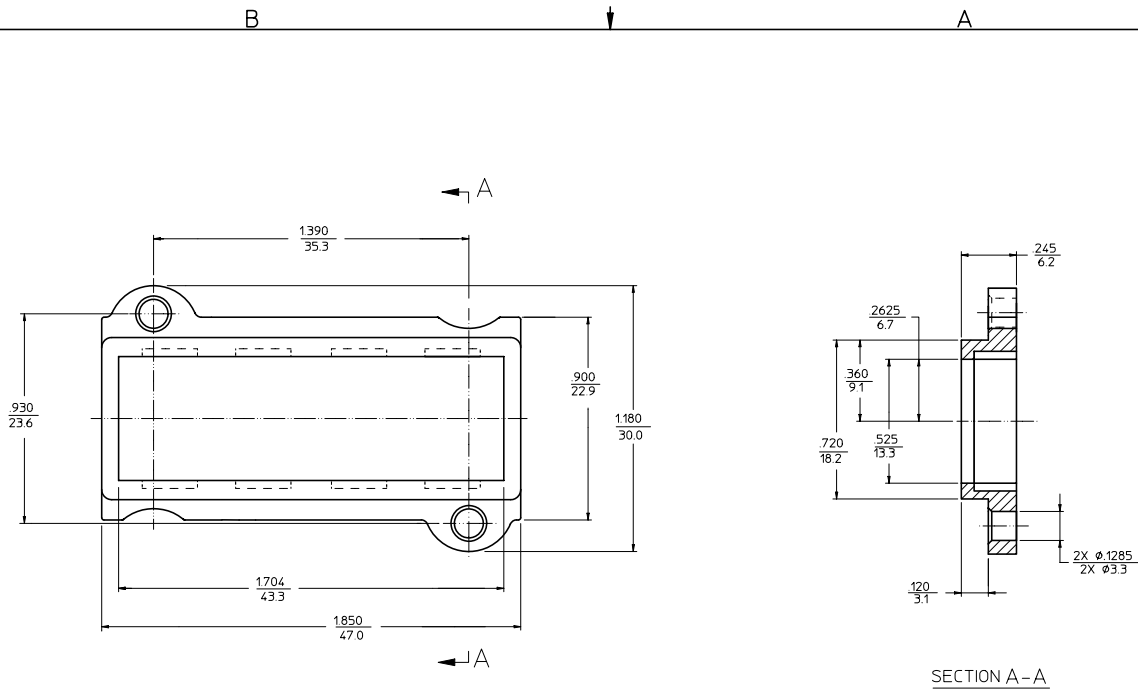

sales@integrated-circuit.com

ALL DIMENSIONS ARE GIVEN IN $\frac{\text{INCHES}}{\text{mm}}$

RESTRICTED RELEASE DRAWING MAY CHANGE WITHOUT CUSTOMER NOTIFICATION	 Fiber Optic Interconnect Technologies, Inc. Des Plaines, Illinois		Size	Scale	REV
	TITLE PLATE (4 POSITION) Drawing No. 86800-6502 CD		B	1:1	A
			Sheet	1 of 1	